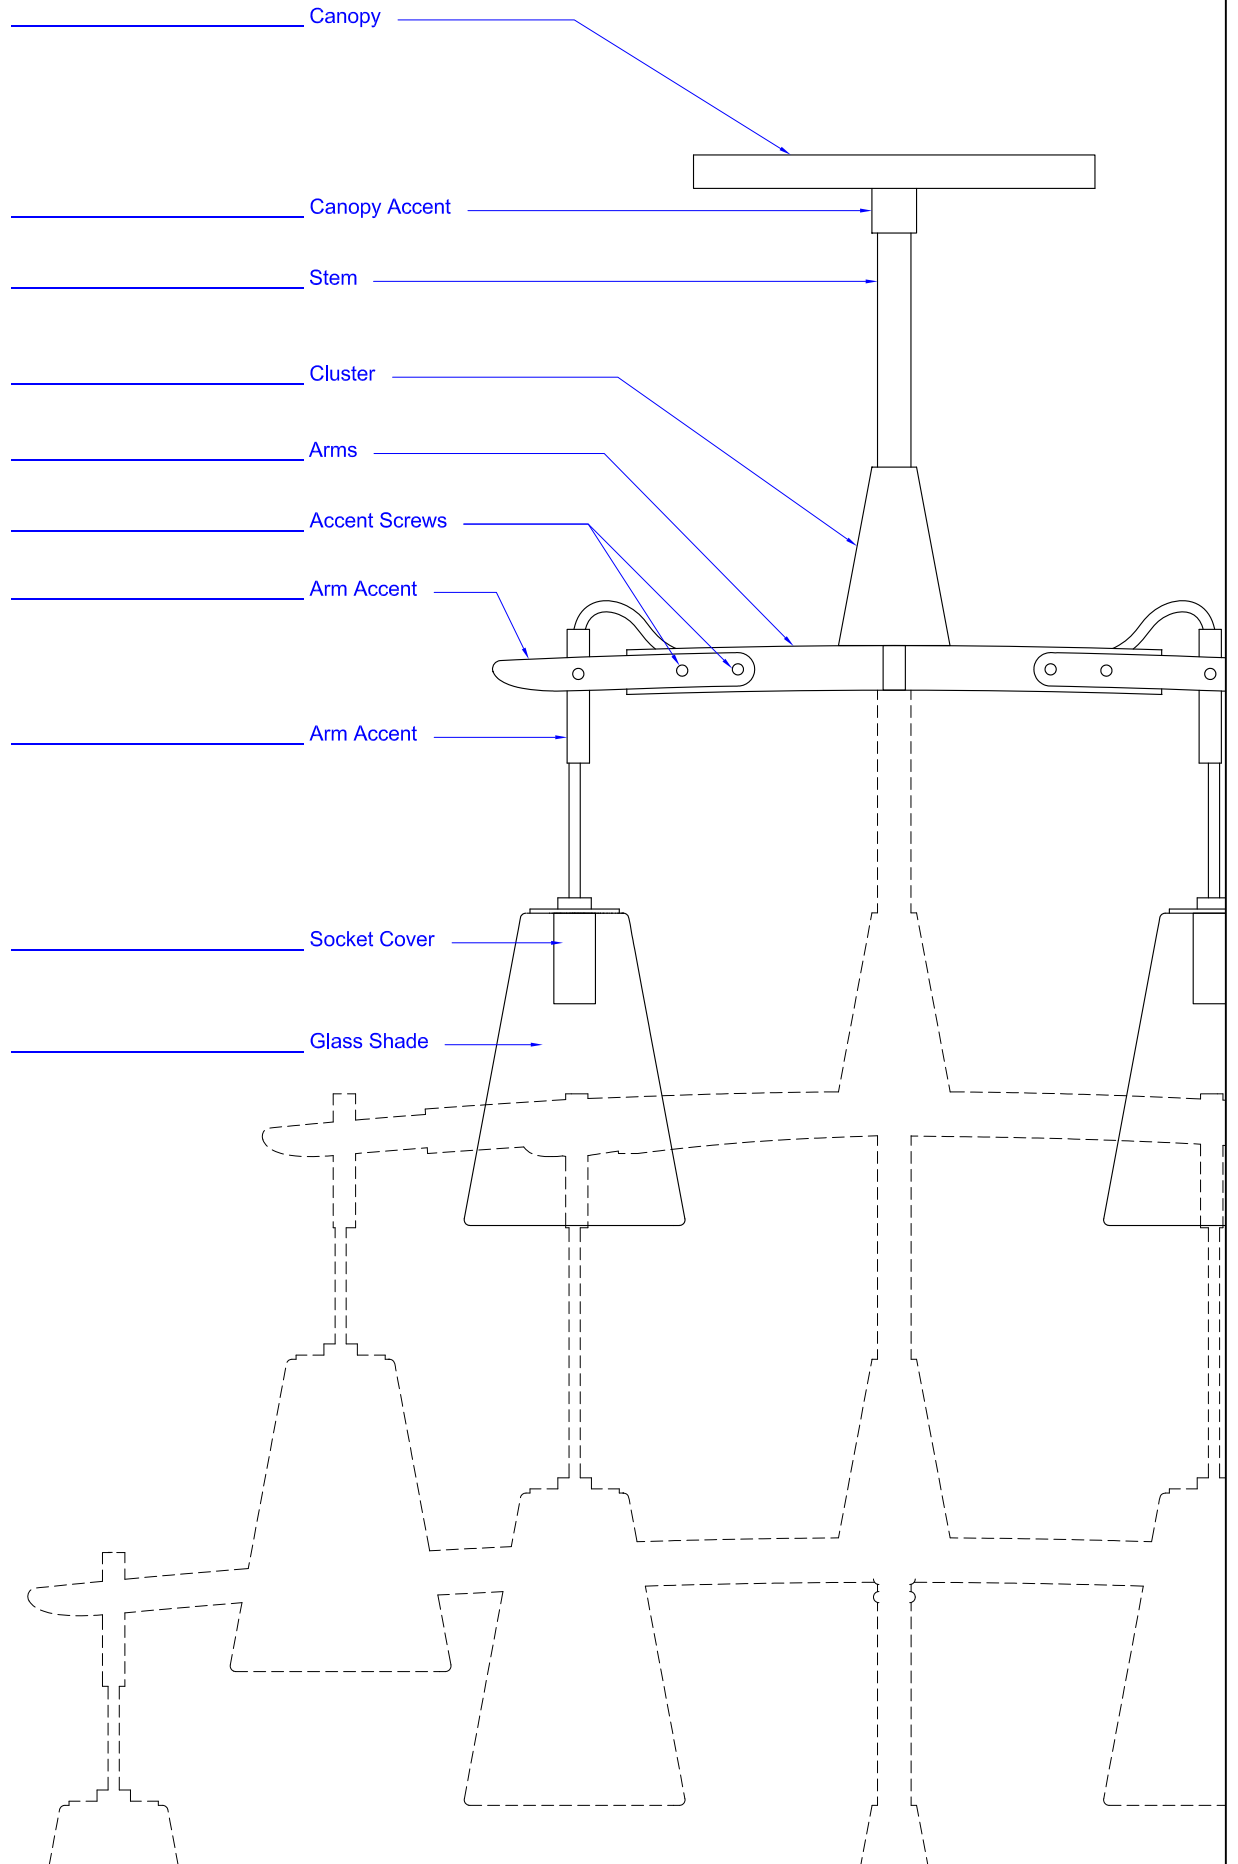

FINISH OPTIONS WILL BE THE SAME FOR EACH TIER BELOW

Elevation

1 of 1	Vail Chandelier		Scale: NTS	F U S E lighting
Standard	Finish Diagram	10.08.20	Design is sole property of Fuse Lighting. Unauthorized manufacturing is prohibited.	