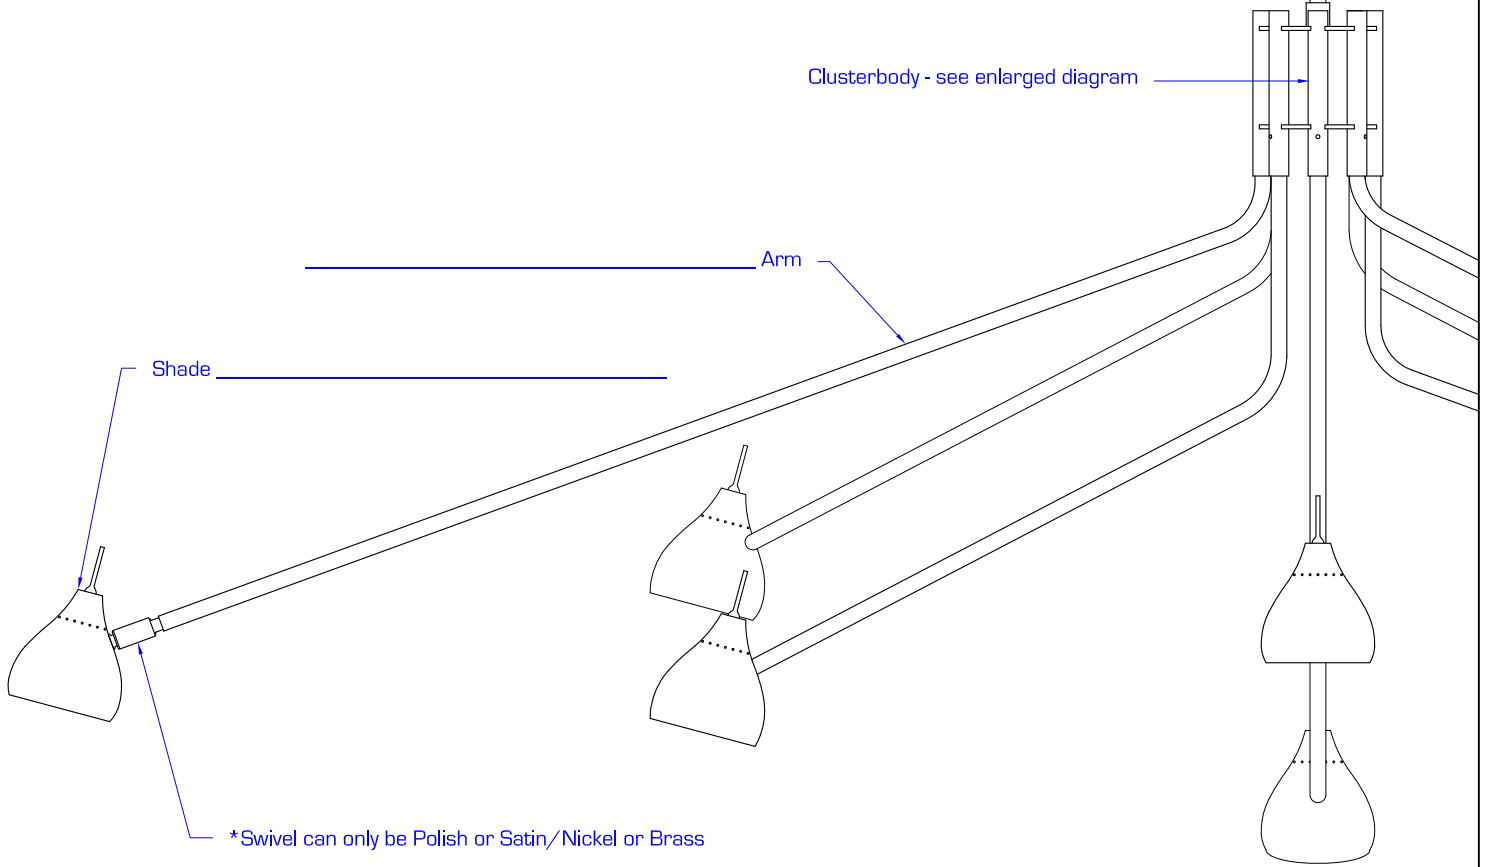

Clusterbody

Elevation

1 of 1	Sofia Chandelier		Scale: As noted	F U S E lighting
Fuse #	Metal Finish Diagram	2019	Design is sole property of Fuse Lighting. Unauthorized manufacturing is prohibited.	