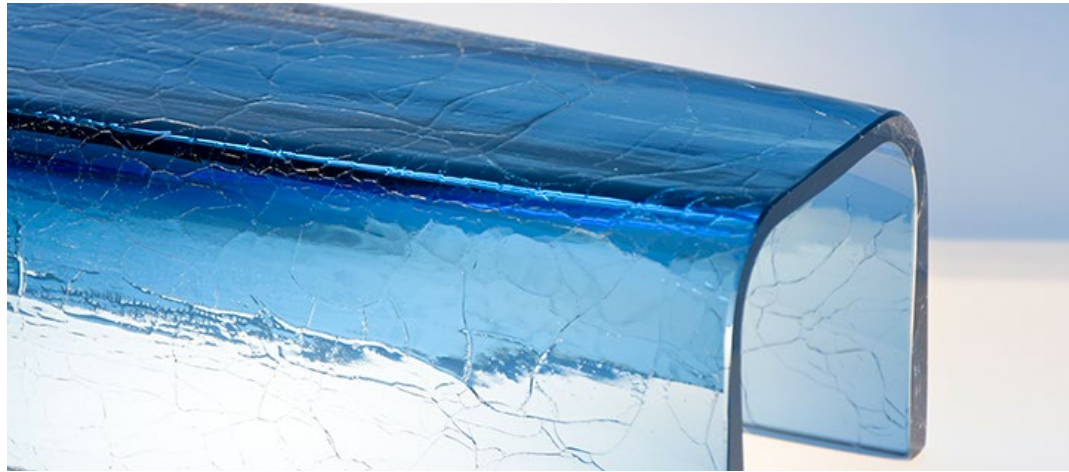

GLASS
SHADES
CLEAR

CLEAR

CLEAR FROSTED

CLEAR CRACKLED

CLEAR FROSTED
CRACKLED

GLASS
SHADES
COLOR

BLUE

BLUE CRACKLED

CERULEAN

SMOKE