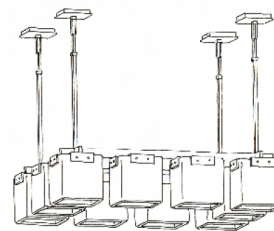

F U S E

lighting

CAMBRIDGE OUTDOOR CEILING MOUNT
X-8058

MARINE OIL RUBBED BRONZE WITH FROSTED SMOKE GLASS

CAMBRIDGE OUTDOOR CEILING MOUNT

OUTDOOR CEILING MOUNT

X-8058

HEIGHT: 8" (20.3 CM)

WIDTH: 6 1/2" (16.5 CM)

DEPTH: 7 1/2" (19.0 CM)

CEILING CANOPY: 4 1/4" SQ.
(10.8 CM SQ.)

WEIGHT: APPROX. 15 LBS.

WIRING: 1 MEDIUM-BASE SOCKET,
60 WATT MAX.

METAL FINISHES

MARINE OIL RUBBED BRONZE

GLOSS WHITE POWDER COAT

CRACKLED

FROSTED (INSIDE)

NOTES:

ALL SHADES ARE HAND-BLOWN AND
WILL VARY IN SIZE AND THICKNESS.

FROSTED FINISH WILL LIGHTEN COLOR

SINGLE CEILING MOUNT
8058A

4-LIGHT CEILING MOUNT
8058D

SINGLE PENDANT
4058A

DOUBLE PENDANT
4058B

4, 5 & 6 LIGHT CHANDELIER
5058A (4 LIGHT CHANDELIER)
5058B (5 LIGHT CHANDELIER)
5058C (6 LIGHT CHANDELIER)

QUAD CHANDELIER
5058D

SCONCE
9058
X-9058 (OUTDOOR)

fuselighting.com

© COPYRIGHT FUSE LIGHTING.
ALL RIGHTS RESERVED.