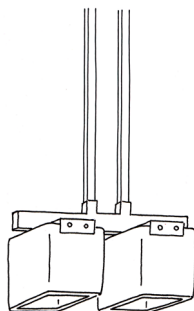

F U S E

lighting

CAMBRIDGE OUTDOOR CEILING MOUNT
X-8058

MARINE OIL RUBBED BRONZE WITH FROSTED SMOKE GLASS

CAMBRIDGE OUTDOOR CEILING MOUNT

OUTDOOR CEILING MOUNT

X-8058

HEIGHT: 8" (20.3 CM)

WIDTH: 6 1/2" (16.5 CM)

DEPTH: 7 1/2" (19.0 CM)

CEILING CANOPY: 4 1/4" SQ.
(10.8 CM SQ.)

WEIGHT: APPROX. 15 LBS.

WIRING: 1 MEDIUM-BASE SOCKET,
60 WATT MAX.

METAL FINISHES

MARINE OIL RUBBED BRONZE

GLOSS WHITE POWDER COAT

CRACKLED

FROSTED (INSIDE)

NOTES:

ALL SHADES ARE HAND-BLOWN AND
WILL VARY IN SIZE AND THICKNESS.

FROSTED FINISH WILL LIGHTEN COLOR

SINGLE CEILING MOUNT
8058A

4-LIGHT CEILING MOUNT
8058D

SINGLE PENDANT
4058A

DOUBLE PENDANT
4058B

4, 5 & 6 LIGHT CHANDELIER
5058A (4 LIGHT CHANDELIER)
5058B (5 LIGHT CHANDELIER)
5058C (6 LIGHT CHANDELIER)

QUAD CHANDELIER
5058D

SCONCE
9058
X-9058 (OUTDOOR)

fuselighting.com

© COPYRIGHT FUSE LIGHTING.
ALL RIGHTS RESERVED.