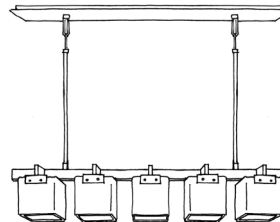

F U S E

lighting

CAMBRIDGE OUTDOOR CEILING MOUNT
X-8058

MARINE OIL RUBBED BRONZE WITH FROSTED SMOKE GLASS

CAMBRIDGE OUTDOOR CEILING MOUNT

OUTDOOR CEILING MOUNT

X-8058

HEIGHT: 8" (20.3 CM)

WIDTH: 6 1/2" (16.5 CM)

DEPTH: 7 1/2" (19.0 CM)

CEILING CANOPY: 4 1/4" SQ.
(10.8 CM SQ.)

WEIGHT: APPROX. 15 LBS.

WIRING: 1 MEDIUM-BASE SOCKET,
60 WATT MAX.

METAL FINISHES

MARINE OIL RUBBED BRONZE

GLOSS WHITE POWDER COAT

CRACKLED

FROSTED (INSIDE)

NOTES:

ALL SHADES ARE HAND-BLOWN AND
WILL VARY IN SIZE AND THICKNESS.

FROSTED FINISH WILL LIGHTEN COLOR

SINGLE CEILING MOUNT
8058A

4-LIGHT CEILING MOUNT
8058D

SINGLE PENDANT
4058A

DOUBLE PENDANT
4058B

4, 5 & 6 LIGHT CHANDELIER
5058A (4 LIGHT CHANDELIER)
5058B (5 LIGHT CHANDELIER)
5058C (6 LIGHT CHANDELIER)

QUAD CHANDELIER
5058D

SCONCE
9058
X-9058 (OUTDOOR)

fuselighting.com

© COPYRIGHT FUSE LIGHTING.
ALL RIGHTS RESERVED.