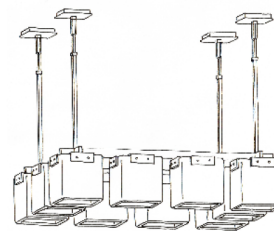

### X-8058

HEIGHT: 8" (20.3 CM)

WIDTH: 6 1/2" (16.5 CM)

DEPTH: 7 1/2" (19.0 CM)

CEILING CANOPY: 4 1/4" SQ.  
(10.8 CM SQ.)

WEIGHT: APPROX. 15 LBS.

WIRING: 1 MEDIUM-BASE SOCKET,  
60 WATT MAX.

#### NOTES:

ALL SHADES ARE HAND-BLOWN AND  
WILL VARY IN SIZE AND THICKNESS.

FROSTED FINISH WILL LIGHTEN COLOR

SINGLE CEILING MOUNT  
**8058A**

4-LIGHT CEILING MOUNT  
**8058D**

SINGLE PENDANT  
**4058A**

DOUBLE PENDANT  
**4058B**

#### 4, 5 & 6 LIGHT CHANDELIER

**5058A** (4 LIGHT CHANDELIER)

**5058B** (5 LIGHT CHANDELIER)

**5058C** (6 LIGHT CHANDELIER)

QUAD CHANDELIER  
**5058D**