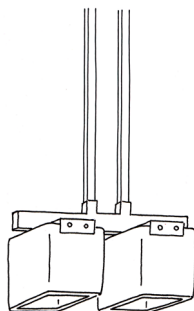

### X-8058

HEIGHT: 8" (20.3 CM)

WIDTH: 6 1/2" (16.5 CM)

DEPTH: 7 1/2" (19.0 CM)

CEILING CANOPY: 4 1/4" SQ.  
(10.8 CM SQ.)

WEIGHT: APPROX. 15 LBS.

WIRING: 1 MEDIUM-BASE SOCKET,  
60 WATT MAX.

#### NOTES:

ALL SHADES ARE HAND-BLOWN AND  
WILL VARY IN SIZE AND THICKNESS.

FROSTED FINISH WILL LIGHTEN COLOR

SINGLE CEILING MOUNT  
**8058A**

4-LIGHT CEILING MOUNT  
**8058D**

SINGLE PENDANT  
**4058A**

DOUBLE PENDANT  
**4058B**

#### 4, 5 & 6 LIGHT CHANDELIER

**5058A** (4 LIGHT CHANDELIER)

**5058B** (5 LIGHT CHANDELIER)

**5058C** (6 LIGHT CHANDELIER)

QUAD CHANDELIER  
**5058D**