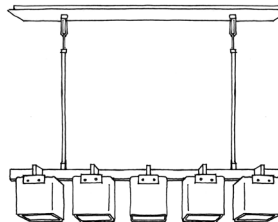

### X-8058

HEIGHT: 8" (20.3 CM)

WIDTH: 6 1/2" (16.5 CM)

DEPTH: 7 1/2" (19.0 CM)

CEILING CANOPY: 4 1/4" SQ.  
(10.8 CM SQ.)

WEIGHT: APPROX. 15 LBS.

WIRING: 1 MEDIUM-BASE SOCKET,  
60 WATT MAX.

#### NOTES:

ALL SHADES ARE HAND-BLOWN AND  
WILL VARY IN SIZE AND THICKNESS.

FROSTED FINISH WILL LIGHTEN COLOR

SINGLE CEILING MOUNT  
**8058A**

4-LIGHT CEILING MOUNT  
**8058D**

SINGLE PENDANT  
**4058A**

DOUBLE PENDANT  
**4058B**

#### 4, 5 & 6 LIGHT CHANDELIER

**5058A** (4 LIGHT CHANDELIER)

**5058B** (5 LIGHT CHANDELIER)

**5058C** (6 LIGHT CHANDELIER)

QUAD CHANDELIER  
**5058D**