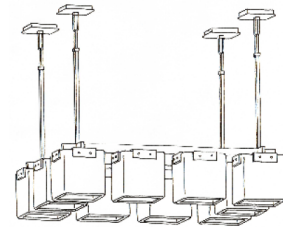

4-LIGHT CEILING MOUNT

8058D

SINGLE PENDANT

4058A

DOUBLE PENDANT

4058B

4, 5 & 6 LIGHT CHANDELIER

5058A (4 LIGHT CHANDELIER)

5058B (5 LIGHT CHANDELIER)

5058C (6 LIGHT CHANDELIER)

QUAD CHANDELIER

5058D

SCONCE

X-9058 (OUTDOOR)

fuselighting.com

© COPYRIGHT FUSE LIGHTING.
ALL RIGHTS RESERVED.