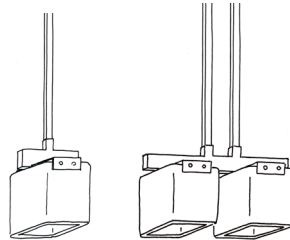

CRACKLED

FROSTED (INSIDE)

NOTES:

ALL SHADES ARE HAND-BLOWN AND
WILL VARY IN SIZE AND THICKNESS.

FROSTED FINISH WILL LIGHTEN COLOR

SINGLE CEILING MOUNT

8058A

X-8058 (OUTDOOR)

4-LIGHT CEILING MOUNT

8058D

SINGLE PENDANT

4058A

DOUBLE PENDANT

4058B

4, 5 & 6 LIGHT CHANDELIER

5058A (4 LIGHT CHANDELIER)