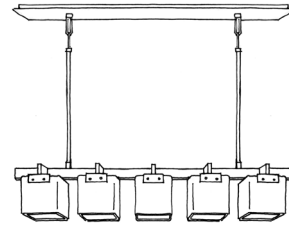

4-LIGHT CEILING MOUNT

8058D

SINGLE PENDANT

4058A

DOUBLE PENDANT

4058B

4, 5 & 6 LIGHT CHANDELIER

5058A (4 LIGHT CHANDELIER)

5058B (5 LIGHT CHANDELIER)

5058C (6 LIGHT CHANDELIER)

QUAD CHANDELIER

5058D

SCONCE

X-9058 (OUTDOOR)

fuselighting.com

© COPYRIGHT FUSE LIGHTING.
ALL RIGHTS RESERVED.