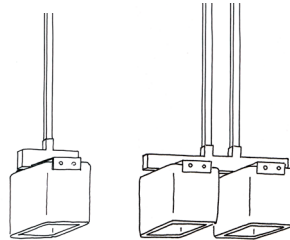

## **NOTES:**

ALL SHADES ARE HAND-BLOWN AND  
WILL VARY IN SIZE AND THICKNESS.

FROSTED FINISH WILL LIGHTEN COLOR

SINGLE CEILING MOUNT  
**8058A**  
**X-8058** (OUTDOOR)

4-LIGHT CEILING MOUNT  
**8058D**

SINGLE PENDANT  
**4058A**

DOUBLE PENDANT  
**4058B**

4, 5 & 6 LIGHT CHANDELIER

**5058A** (4 LIGHT CHANDELIER)

**5058B** (5 LIGHT CHANDELIER)

**5058C** (6 LIGHT CHANDELIER)

QUAD CHANDELIER  
**5058D**

SCONCE  
**9058**

fuselighting.com