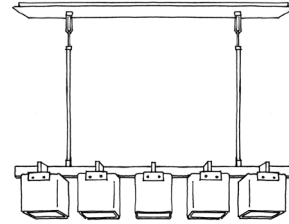

4, 5 & 6 LIGHT CHANDELIER

5058A (4 LIGHT CHANDELIER)

5058B (5 LIGHT CHANDELIER)

5058C (6 LIGHT CHANDELIER)