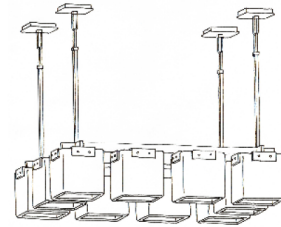

F U S E
lighting

CAMBRIDGE 4-LIGHT CEILING MOUNT
8058D

LIGHT ANTIQUE BRASS WITH FROSTED SMOKE GLASS

CAMBRIDGE 4-LIGHT CEILING MOUNT

CEILING MOUNT

8058D

HEIGHT: 8 1/2" (21.6 CM)

WIDTH: 18 1/2" (46.99 CM)

DEPTH: 18 1/2" (46.99 CM)

CEILING CANOPY: 18 1/2" SQ.
(46.99 CM SQ.)

WEIGHT: APPROX. 60 LBS.

WIRING: FOUR MEDIUM-BASE
SOCKETS, 60 WATT MAX. EACH

METAL FINISHES

BRUSHED BRASS

LIGHT ANTIQUE BRASS

DARK ANTIQUE BRASS

CRACKLED

FROSTED (INSIDE)

NOTES:

ALL SHADES ARE HAND-BLOWN AND
WILL VARY IN SIZE AND THICKNESS.

FROSTED FINISH WILL LIGHTEN COLOR

SINGLE CEILING MOUNT
8058A

X-8058 (OUTDOOR)

SINGLE PENDANT
4058A

DOUBLE PENDANT
4058B

4, 5 & 6 LIGHT CHANDELIER
5058A (4 LIGHT CHANDELIER)

5058B (5 LIGHT CHANDELIER)

5058C (6 LIGHT CHANDELIER)

QUAD CHANDELIER
5058D

SCONCE
9058

X-9058 (OUTDOOR)

fuselighting.com