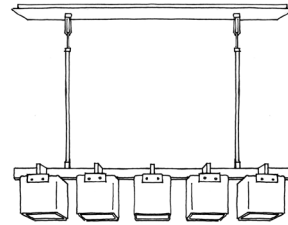

DEPTH: 18 1/2" (46.99 CM)

CEILING CANOPY: 18 1/2" SQ.
(46.99 CM SQ.)

WEIGHT: APPROX. 60 LBS.

WIRING: FOUR MEDIUM-BASE
SOCKETS, 60 WATT MAX. EACH

METAL FINISHES

BRUSHED BRASS

LIGHT ANTIQUE BRASS

DARK ANTIQUE BRASS

CRACKLED

FROSTED (INSIDE)

NOTES:

ALL SHADES ARE HAND-BLOWN AND
WILL VARY IN SIZE AND THICKNESS.

FROSTED FINISH WILL LIGHTEN COLOR

SINGLE CEILING MOUNT
8058A

X-8058 (OUTDOOR)

SINGLE PENDANT
4058A

DOUBLE PENDANT
4058B

4, 5 & 6 LIGHT CHANDELIER
5058A (4 LIGHT CHANDELIER)

5058B (5 LIGHT CHANDELIER)

5058C (6 LIGHT CHANDELIER)

QUAD CHANDELIER
5058D

SCONCE
9058

X-9058 (OUTDOOR)

fuselighting.com