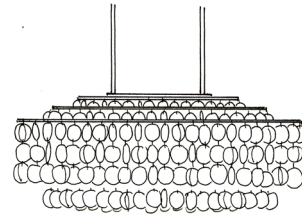

F U S E

lighting

AVALON SCONCE
9006

DARK ANTIQUE BRASS WITH CAPIZ SHELLS

AVALON SCONCE

9006

HEIGHT: 14 1/2" (36.8 CM)

WIDTH: 10 1/2" (26.7 CM)

PROJECTION: 5 1/2" (14.0 CM)

BACKPLATE: 14"H X 4 1/2"W
(35.6 CM H X 11.4 CM W)

WIRING: 1 MEDIUM-BASE SOCKET,
60 WATT MAX.

J-BOX LOCATION:
7" (17.8 CM) FROM TOP OF FIXTURE

METAL FINISHES

BRUSHED BRASS

MATTE BRASS

LIGHT ANTIQUE BRASS

DARK ANTIQUE BRASS

BURNISHED BRASS

POLISHED NICKEL

SATIN NICKEL

OIL RUBBED BRONZE

GLOSS WHITE POWDER COAT

MATTE BLACK POWDER COAT

PATINATED STEEL

SHELLS

2" (5.1 CM) DIAMETER CAPIZ SHELLS

RECTANGLE CHANDELIER

5006 R

ALSO AVAILABLE IN CUSTOM SHAPES
AND SIZES.

fuselighting.com

© COPYRIGHT FUSE LIGHTING.
ALL RIGHTS RESERVED.