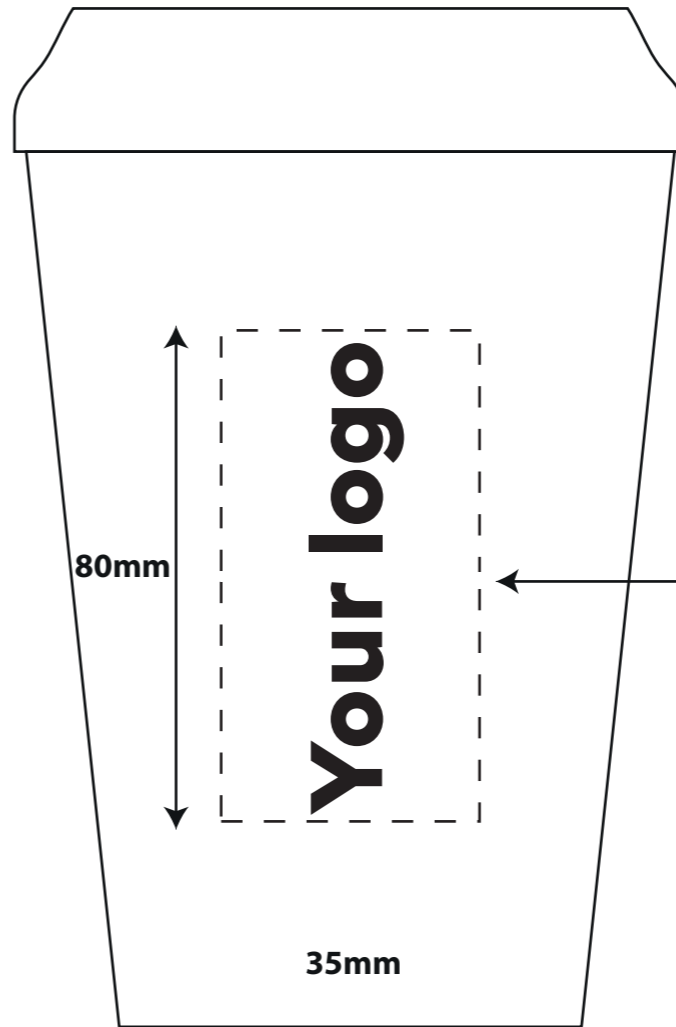

# 8oz

134mm

Front

Back  
Bottom placement  
Logo + name

Back  
Vertical placement

Back  
Middle placement

With lid closed  
(metal band not showing)

# 12oz

160mm

With lid closed  
(metal band not  
showing)

Front

Back  
Bottom placement  
Logo + name

Back  
Vertical placement

Back  
Middle placement

# 16oz

195mm

Front

Back  
Bottom placement  
Logo + name

Back  
Vertical placement

Back  
Middle placement

With lid closed  
(metal band not  
showing)

23mm

35mm

17mm

40mm max position  
in the middle from  
the top of the lid to  
top of the logo

Susie

40mm

15mm

Your  
logo

35mm