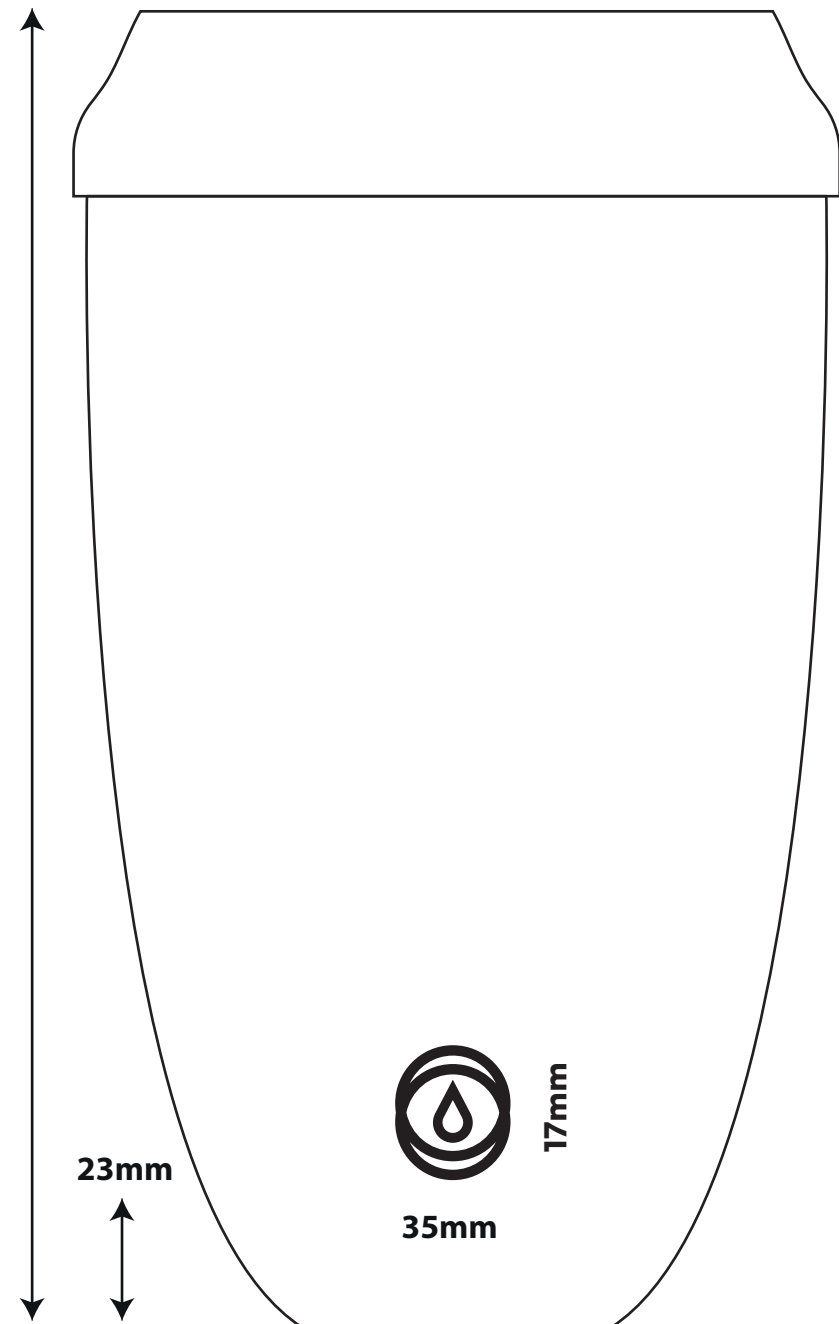

# 8oz

134mm

Front

Back  
Bottom placement  
Logo + name

Back  
Vertical placement

Back  
Middle placement

With lid closed  
(metal band not showing)

# 12oz

160mm

With lid closed  
(metal band not  
showing)

Front

Back  
Bottom placement  
Logo + name

Back  
Vertical placement

Back  
Middle placement

# 16oz

195mm

Front

Back  
Bottom placement  
Logo + name

Back  
Vertical placement

Back  
Middle placement

With lid closed  
(metal band not  
showing)

23mm

35mm

17mm

40mm max position  
in the middle from  
the top of the lid to  
top of the logo

Susie

40mm

15mm

Your  
logo

35mm