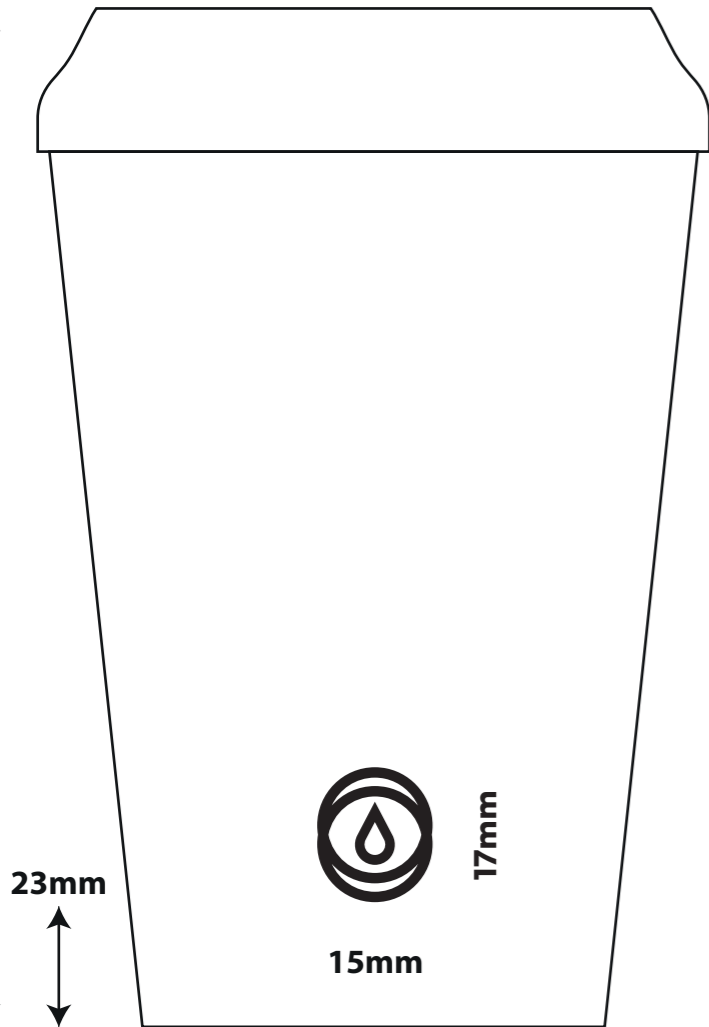

# 8oz

134mm

Front

Back  
Bottom placement  
Logo + name

Back  
Vertical placement

Back  
Middle placement

With lid closed  
(metal band not showing)

# 12oz

160mm

With lid closed  
(metal band not  
showing)

Front

Back  
Bottom placement  
Logo + name

Back  
Vertical placement

Back  
Middle placement

# 16oz

195mm

Front

Back  
Bottom placement  
Logo + name

Back  
Vertical placement

Back  
Middle placement

With lid closed  
(metal band not  
showing)

23mm

35mm

17mm

40mm max position  
in the middle from  
the top of the lid to  
top of the logo

Susie

40mm

15mm

Your  
logo

35mm