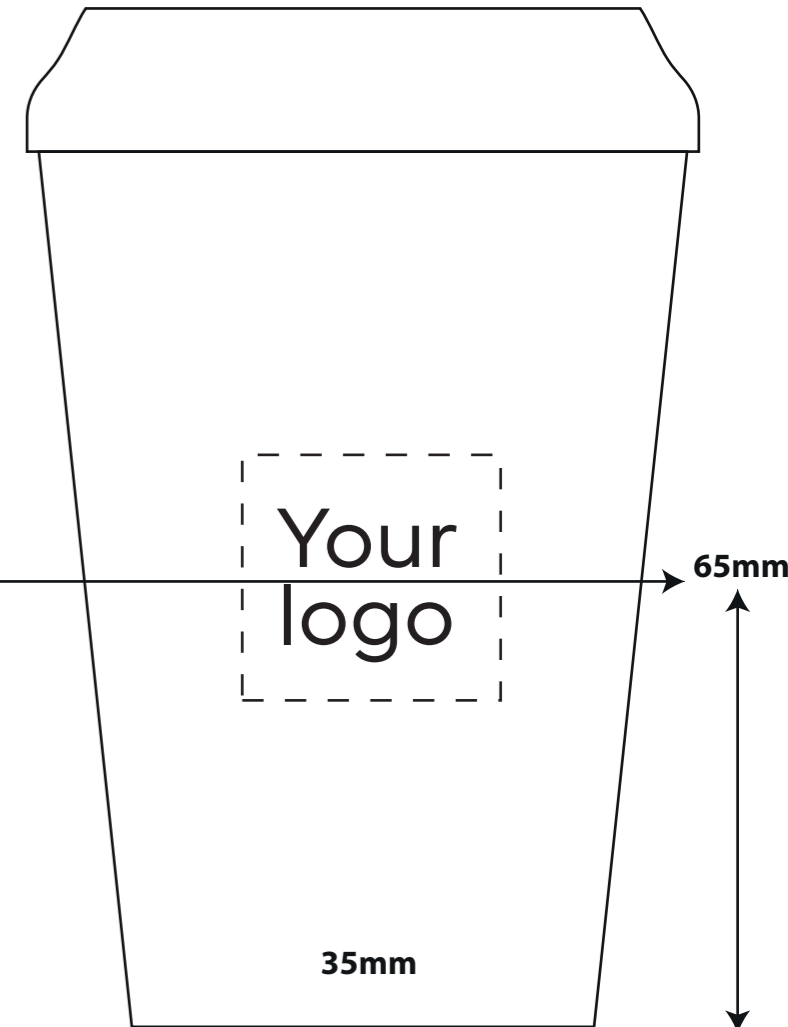

# 8oz

134mm

Front

Back  
Bottom placement  
Logo + name

Back  
Vertical placement

Back  
Middle placement

With lid closed  
(metal band not showing)

# 12oz

160mm

With lid closed  
(metal band not  
showing)

Front

Back  
Bottom placement  
Logo + name

Back  
Vertical placement

Back  
Middle placement

# 16oz

195mm

Front

Back  
Bottom placement  
Logo + name

Back  
Vertical placement

Back  
Middle placement

With lid closed  
(metal band not  
showing)

23mm

35mm

17mm

40mm max position  
in the middle from  
the top of the lid to  
top of the logo

Susie

40mm

15mm

Your  
logo

35mm