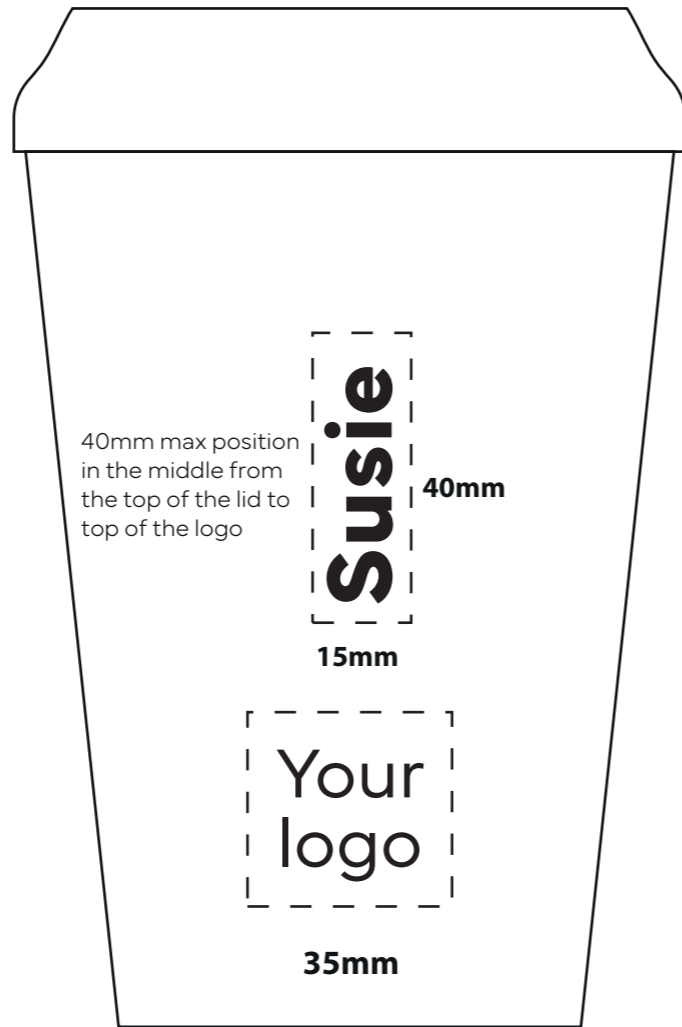

# 8oz

134mm

Front

Back  
Bottom placement  
Logo + name

Back  
Vertical placement

Back  
Middle placement

With lid closed  
(metal band not showing)

# 12oz

160mm

With lid closed  
(metal band not  
showing)

Front

Back  
Bottom placement  
Logo + name

Back  
Vertical placement

Back  
Middle placement

# 16oz

195mm

Front

Back  
Bottom placement  
Logo + name

Back  
Vertical placement

Back  
Middle placement

With lid closed  
(metal band not  
showing)

23mm

35mm

17mm

40mm max position  
in the middle from  
the top of the lid to  
top of the logo

Susie

40mm

15mm

Your  
logo

35mm