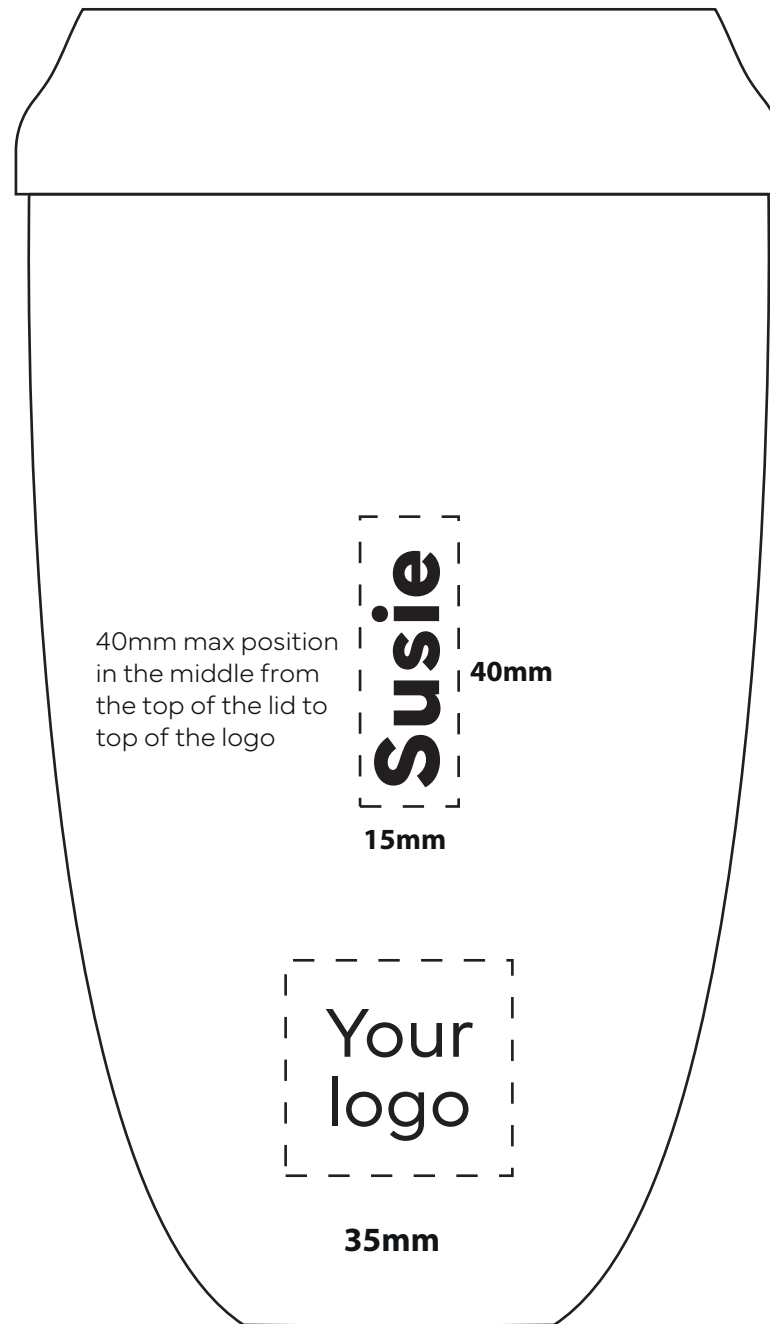

# 8oz

134mm

Front

Back  
Bottom placement  
Logo + name

Back  
Vertical placement

Back  
Middle placement

With lid closed  
(metal band not showing)

# 12oz

160mm

With lid closed  
(metal band not  
showing)

Front

Back  
Bottom placement  
Logo + name

Back  
Vertical placement

Back  
Middle placement

# 16oz

195mm

Front

Back  
Bottom placement  
Logo + name

Back  
Vertical placement

Back  
Middle placement

With lid closed  
(metal band not  
showing)

23mm

35mm

17mm

40mm max position  
in the middle from  
the top of the lid to  
top of the logo

Susie

40mm

15mm

Your  
logo

35mm