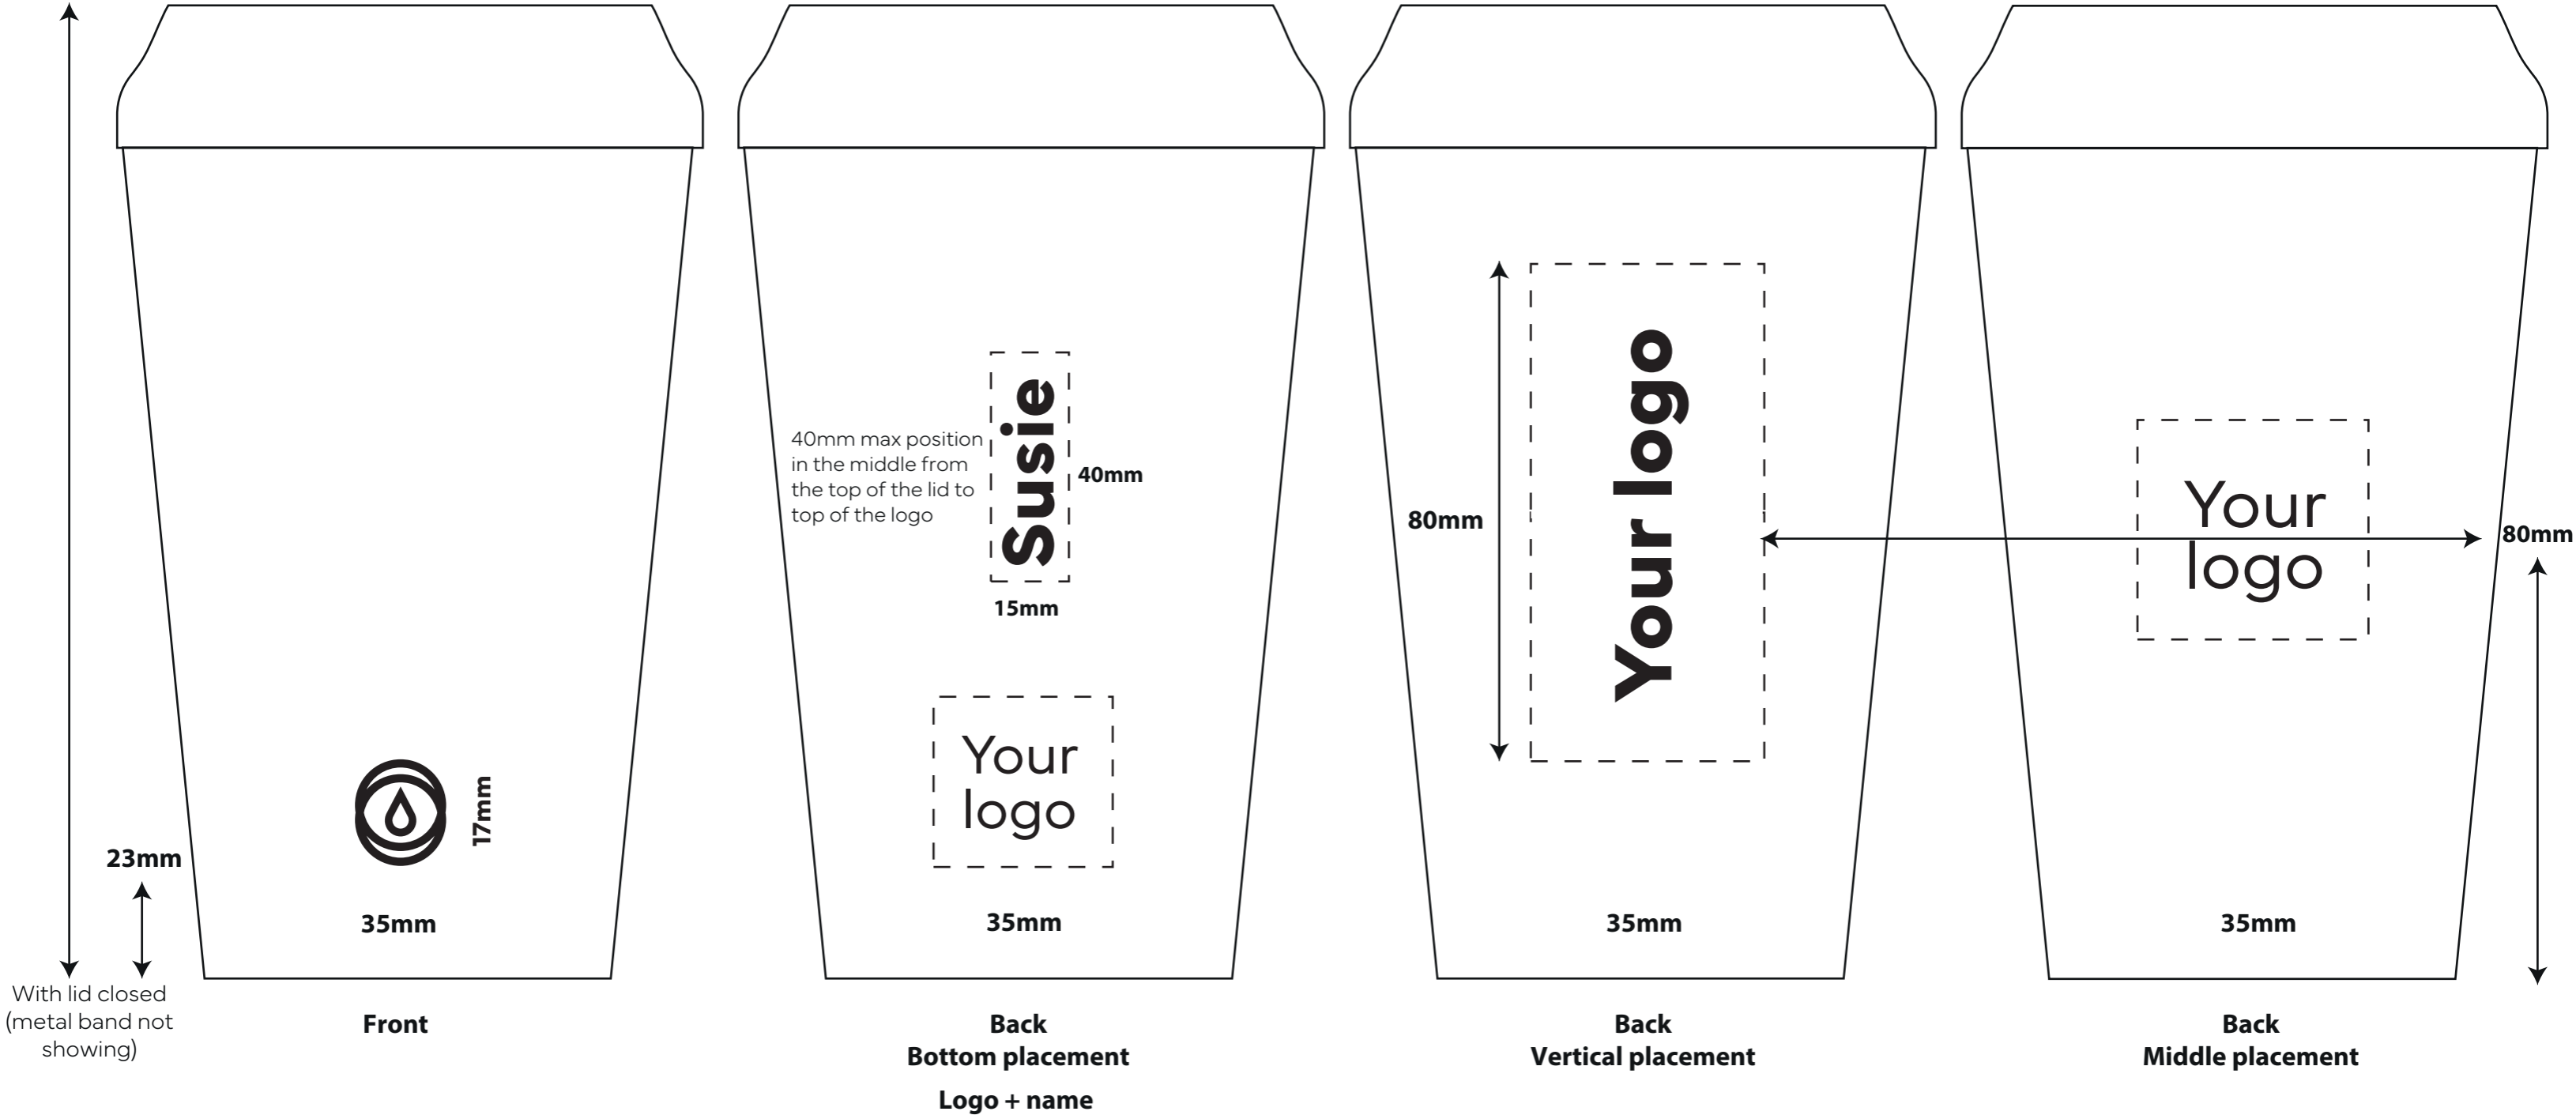

# 8oz

134mm

Front

Back  
Bottom placement  
Logo + name

Back  
Vertical placement

Back  
Middle placement

With lid closed  
(metal band not showing)

# 12oz

160mm

With lid closed  
(metal band not  
showing)

Front

Back  
Bottom placement  
Logo + name

Back  
Vertical placement

Back  
Middle placement

# 16oz

195mm

Front

Back  
Bottom placement  
Logo + name

Back  
Vertical placement

Back  
Middle placement

With lid closed  
(metal band not  
showing)

23mm

35mm

17mm

40mm max position  
in the middle from  
the top of the lid to  
top of the logo

Susie

40mm

15mm

Your  
logo

35mm