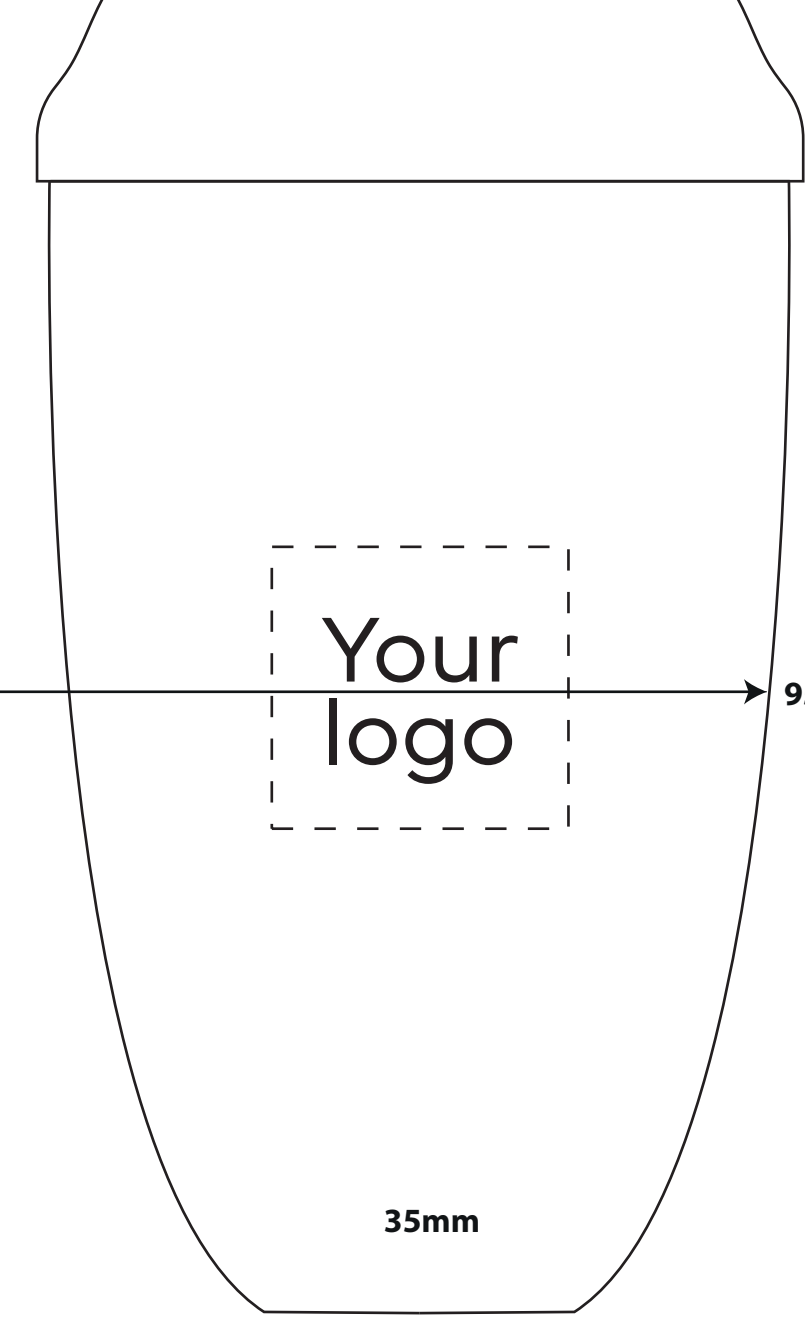

# 8oz

134mm

Front

Back  
Bottom placement  
Logo + name

Back  
Vertical placement

Back  
Middle placement

With lid closed  
(metal band not showing)

# 12oz

160mm

With lid closed  
(metal band not  
showing)

Front

Back  
Bottom placement  
Logo + name

Back  
Vertical placement

Back  
Middle placement

# 16oz

195mm

Front

Back  
Bottom placement  
Logo + name

Back  
Vertical placement

Back  
Middle placement

With lid closed  
(metal band not  
showing)

23mm

35mm

17mm

40mm max position  
in the middle from  
the top of the lid to  
top of the logo

Susie

40mm

15mm

Your  
logo

35mm