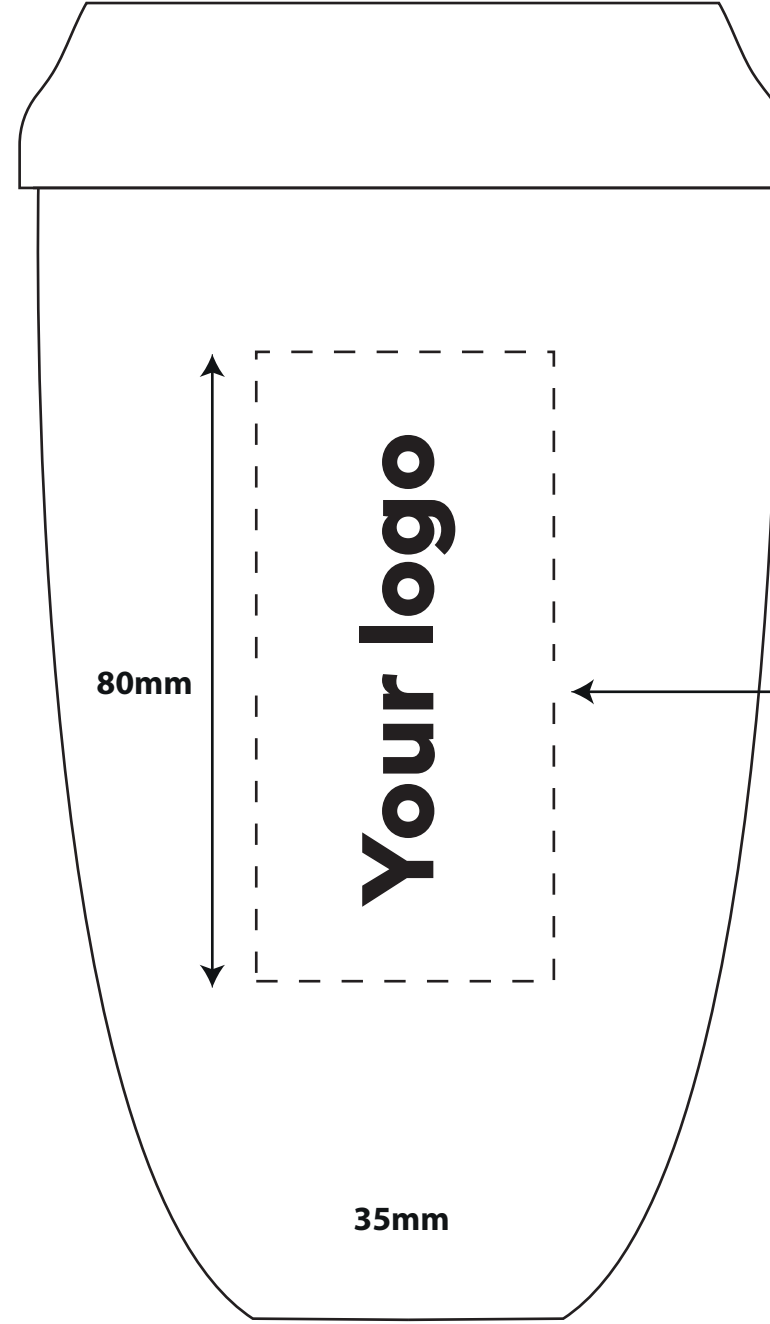

# 8oz

134mm

Front

Back  
Bottom placement  
Logo + name

Back  
Vertical placement

Back  
Middle placement

With lid closed  
(metal band not showing)

# 12oz

160mm

With lid closed  
(metal band not  
showing)

Front

Back  
Bottom placement  
Logo + name

Back  
Vertical placement

Back  
Middle placement

# 16oz

195mm

Front

Back  
Bottom placement  
Logo + name

Back  
Vertical placement

Back  
Middle placement

With lid closed  
(metal band not  
showing)

23mm

35mm

17mm

40mm max position  
in the middle from  
the top of the lid to  
top of the logo

Susie

40mm

15mm

Your  
logo

35mm