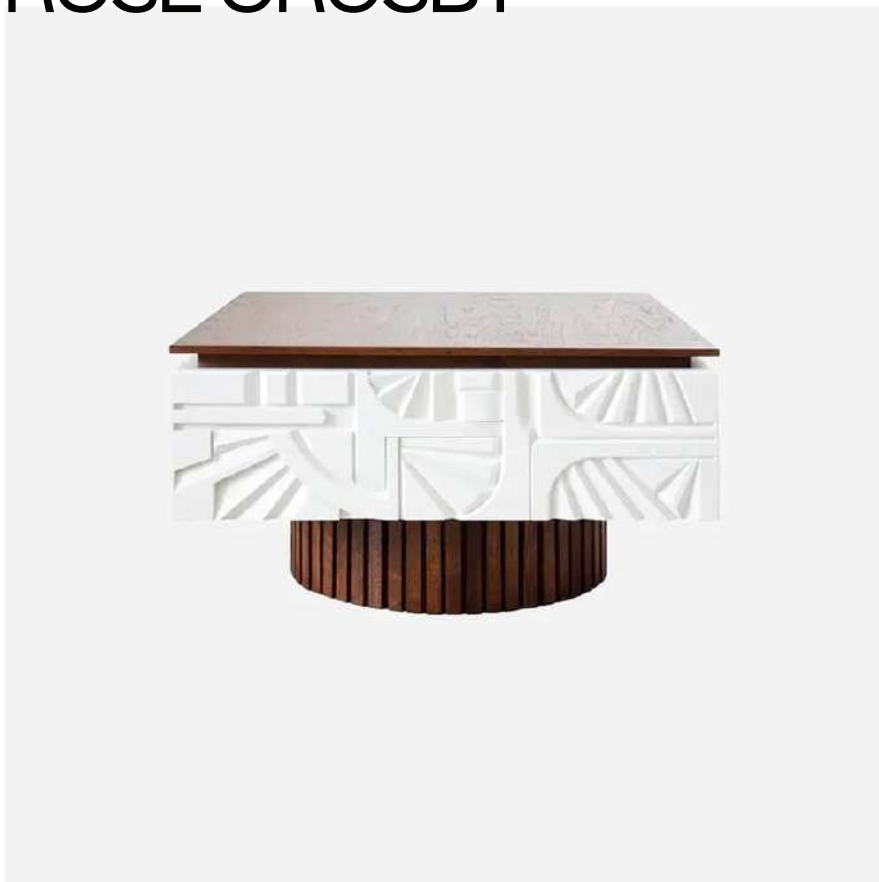

ROSE CROSBY

NORMATIVE COFFEE TABLE

SUPAFORM

PRODUCT TYPE: COFFEE TABLE

LEAD TIME

10-12 WEEKS

ORIGIN

RUSSIA

PRODUCTION

MADE TO ORDER

MATERIAL

VARNISHED WOOD, CARVED WOOD

DIMENSIONS

15.8" H x 25.6" W x 25.6" D

40CM HEIGHT x 65CM WIDTH x 65CM DEPTH