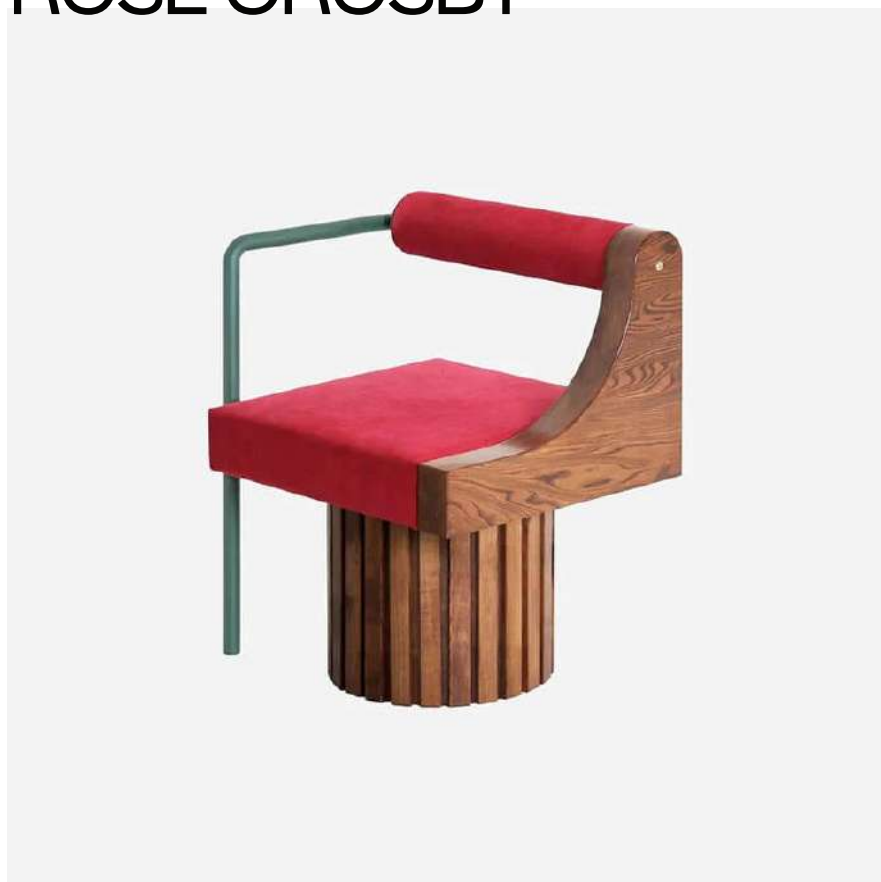

# ROSE CROSBY

## NORMATIVE CHAIR

SUPAFORM

PRODUCT TYPE: CHAIR

LEAD TIME

10-12 WEEKS

ORIGIN

RUSSIA

PRODUCTION

MADE TO ORDER

MATERIAL

POWDER-COATED METAL, HAND-CRAFTED WOOD

FABRIC

VELVET

DIMENSIONS

28.8" H x 23.6" W x 20.9" D

73CM HEIGHT x 60CM WIDTH x 53CM DEPTH