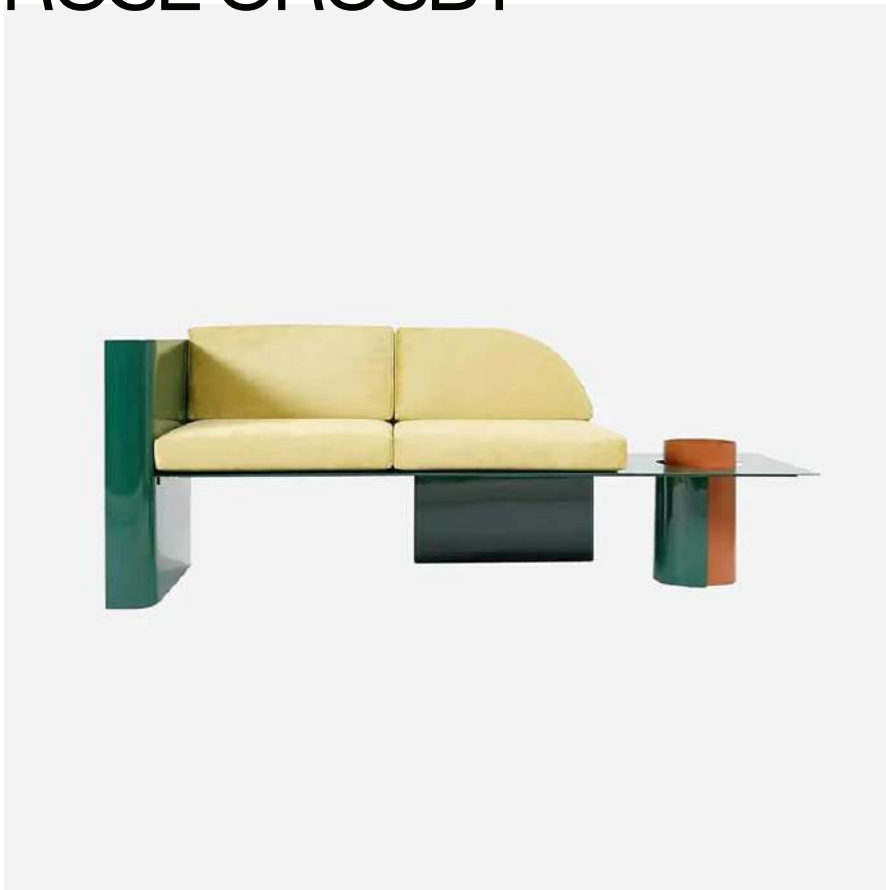

ROSE CROSBY

DISUSED SOFA

SUPAFORM

PRODUCT TYPE: SOFA

LEAD TIME

10-12 WEEKS

ORIGIN

RUSSIA

PRODUCTION

MADE TO ORDER

MATERIAL

POWDER-COATED STEEL

DIMENSIONS

71.5" W x 26" D x 26" H

182CM WIDTH x 66CM DEPTH x 66CM HEIGHT

SEAT HEIGHT: 17.5" / 44CM