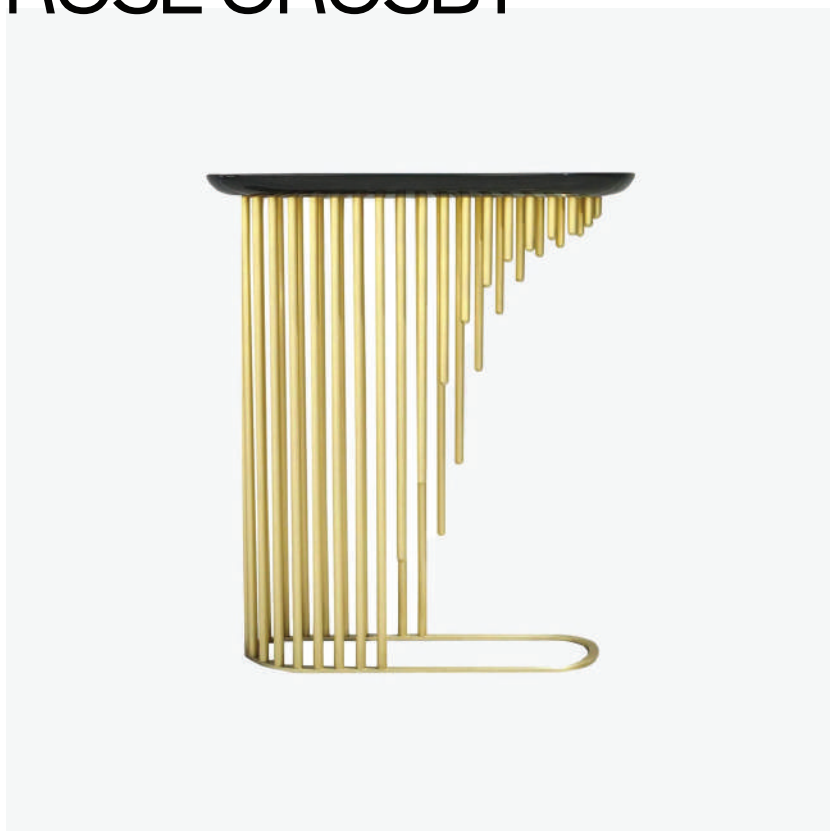

ROSE CROSBY

CHARLESTON CONSOLE

STUDIO MANDA

PRODUCT TYPE: CONSOLE

LEAD TIME

11-12 WEEKS

ORIGIN

LEBANON

PRODUCTION

MADE TO ORDER

MATERIAL

BRASS, RESIN

DIMENSIONS

43.3" W X 13.8" W X 35.4" H

110CM WIDTH X 35CM DEPTH X 90CM HEIGHT