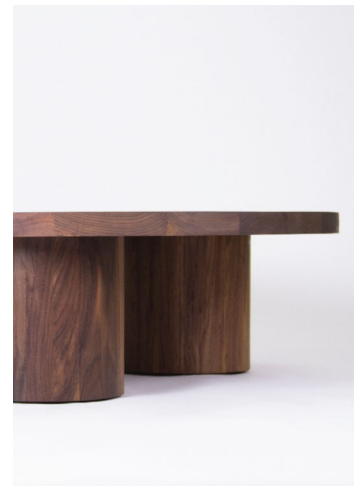

# ROSE CROSBY

## VASSOIO COFFEE TABLE

ESTUDIO PERSONA

WALNUT CIRCULAR COFFEE TABLE WITH THREE OVERSIZED CYLINDRICAL LEGS AND MATCHING TABLETOP PATTERN  
LEAD TIME 6-8 WEEKS  
HANDMADE IN LOS ANGELES

Ø 51 H 14 IN  
Ø 130 H 36 CM