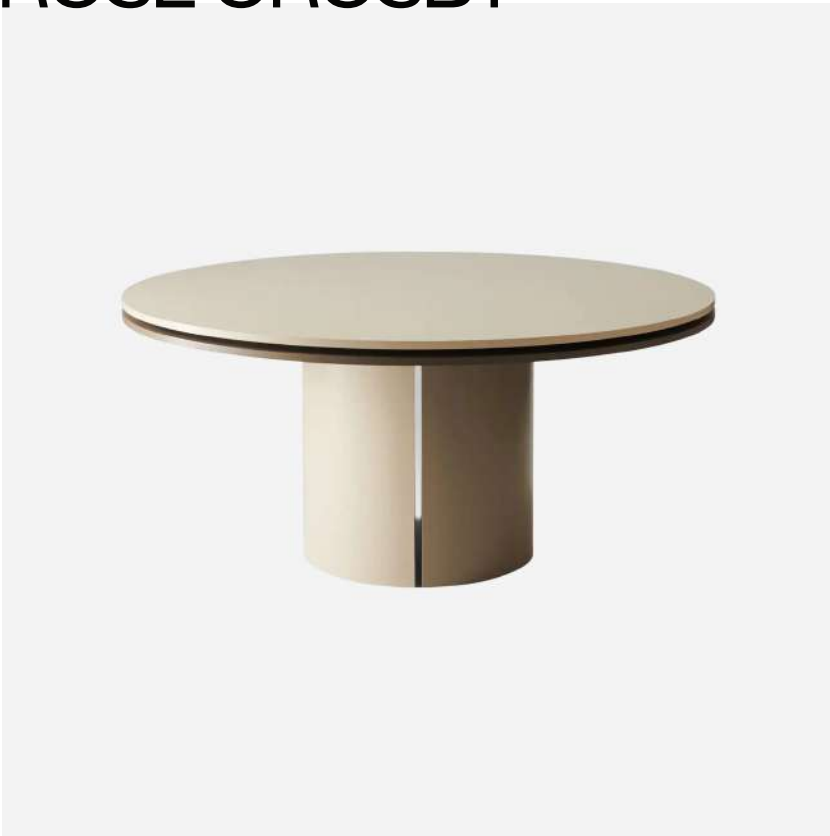

# ROSE CROSBY

## LUZ DINING TABLE NO. 1

ESTUDIO PERSONA

PRODUCT TYPE: DINING TABLE

LEAD TIME

12-16 WEEKS

ORIGIN

UNITED STATES

PRODUCTION

MADE TO ORDER

MATERIAL

SOLID WOOD

FINISH

PLYWOOD, LACQUERED FINISH

CUSTOM SIZES/FINISHES AVAILABLE

DIMENSIONS

65" DIA x 29.5" H

165CM DIAMETER X 75CM HEIGHT

WEIGHT

152 LB / 69 KG

NOTES

HANDMADE; INDOOR USE