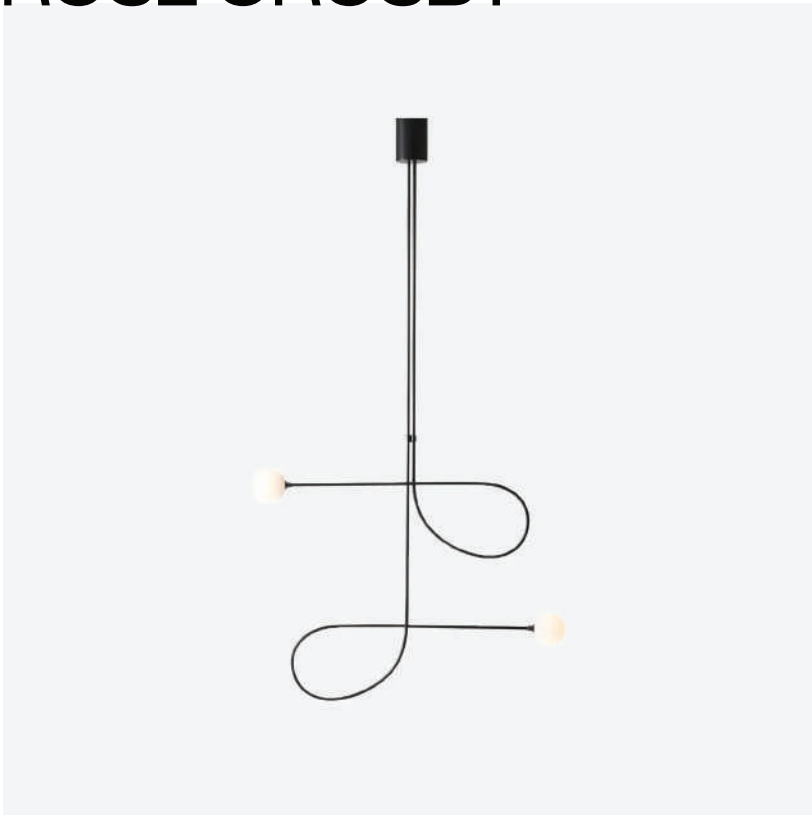

ROSE CROSBY

BOW PENDANT LAMP

ESTUDIO PERSONA

PRODUCT TYPE: CEILING LAMP

LEAD TIME

6-8 WEEKS

ORIGIN

UNITED STATES

PRODUCTION

MADE TO ORDER

MATERIAL

STEEL, HAND BLOWN GLASS

FINISH

BLACKENED STEEL, AGED BRASS

DIMENSIONS

44.5" W x 84" H

113CM WIDTH X 213CM HEIGHT

DETAILS

2 X G4 SOCKET WITH LED BULB (PROVIDED); 3.5W WARM

WHITE 3000K 320 LM; VOLTAGE 120V; DIMMABLE

NOTES

HANDMADE; INDOOR USE; CUSTOMISABLE DIMENSIONS;

UL LISTED (UPON REQUEST)