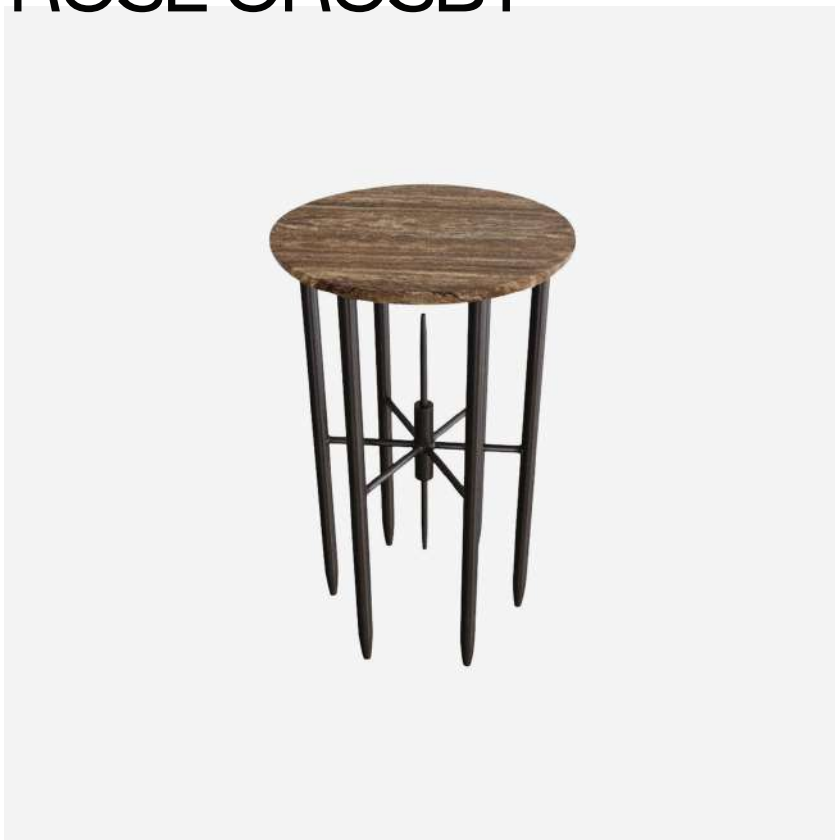

ROSE CROSBY

GOL. 005

CHAPTER STUDIO

PRODUCT TYPE: SIDE TABLE

LEAD TIME

10-12 WEEKS

ORIGIN

UAE

PRODUCTION

MADE TO ORDER

MATERIAL

STONE, METAL

DIMENSIONS

23.6" H x 15.7" DIA

60CM HEIGHT X 40CM DIAMETER

NOTES