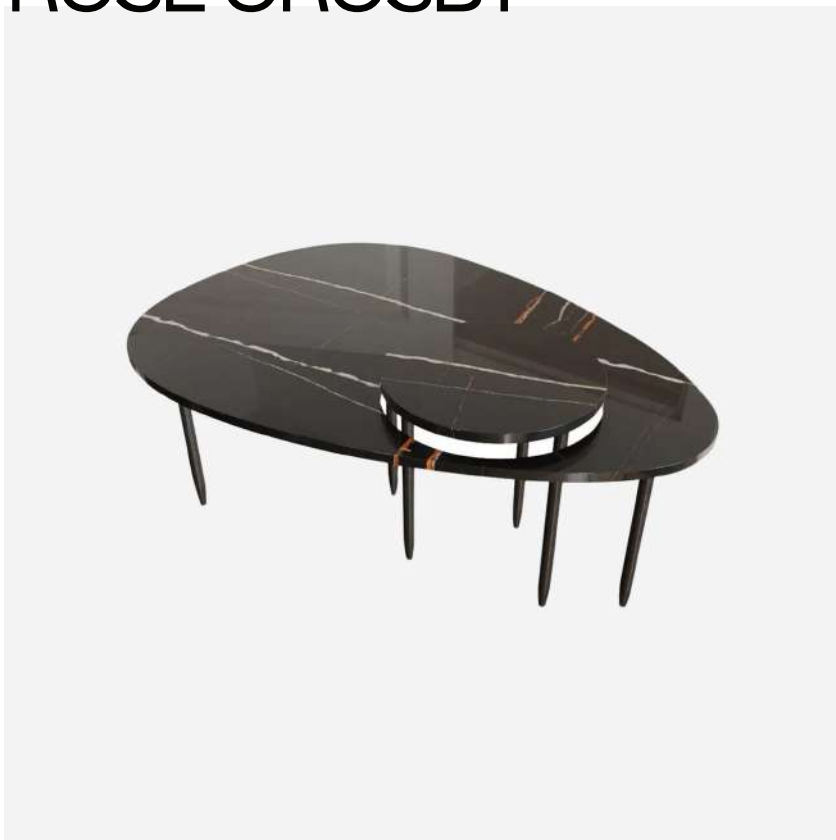

ROSE CROSBY

GOL. 003

CHAPTER STUDIO

PRODUCT TYPE: CENTRE TABLE

LEAD TIME

10-12 WEEKS

ORIGIN

UAE

PRODUCTION

MADE TO ORDER

MATERIAL

STONE, METAL

DIMENSIONS

15.7" H x 33.9" W x 47.2" L

40CM HEIGHT X 86CM WIDTH X 120CM LENGTH

NOTES