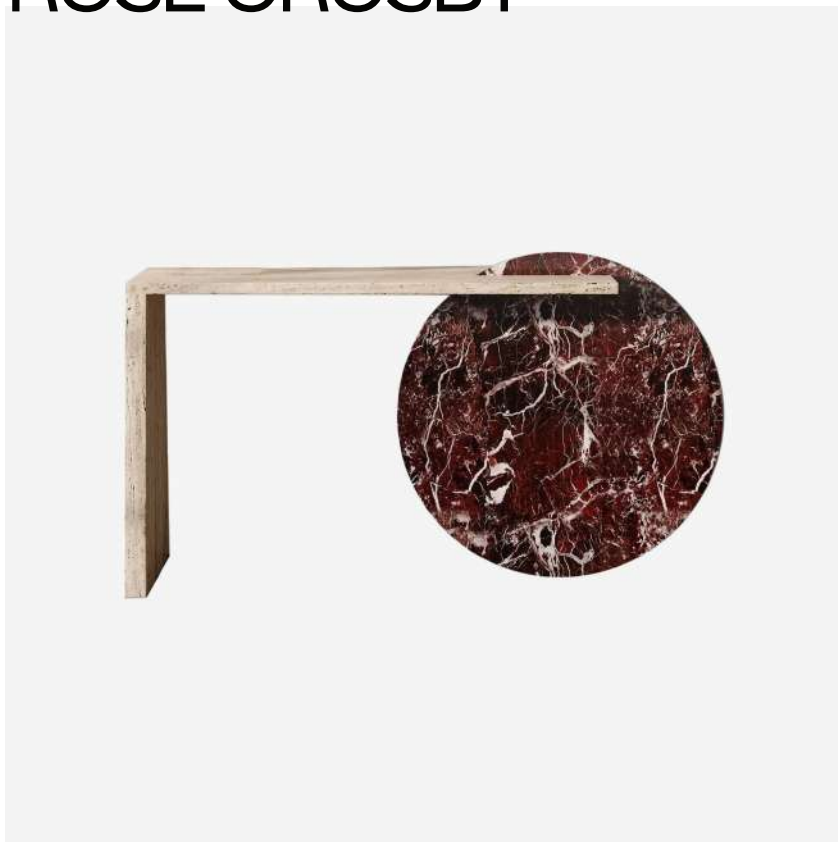

ROSE CROSBY

GOL. 001

CHAPTER STUDIO

PRODUCT TYPE: CONSOLE

LEAD TIME

10-12 WEEKS

ORIGIN

UAE

PRODUCTION

MADE TO ORDER

MATERIAL

STONE

DIMENSIONS

33.9" H x 15.7" W x 59" L

86CM HEIGHT X 40CM WIDTH X 150CM LENGTH

NOTES