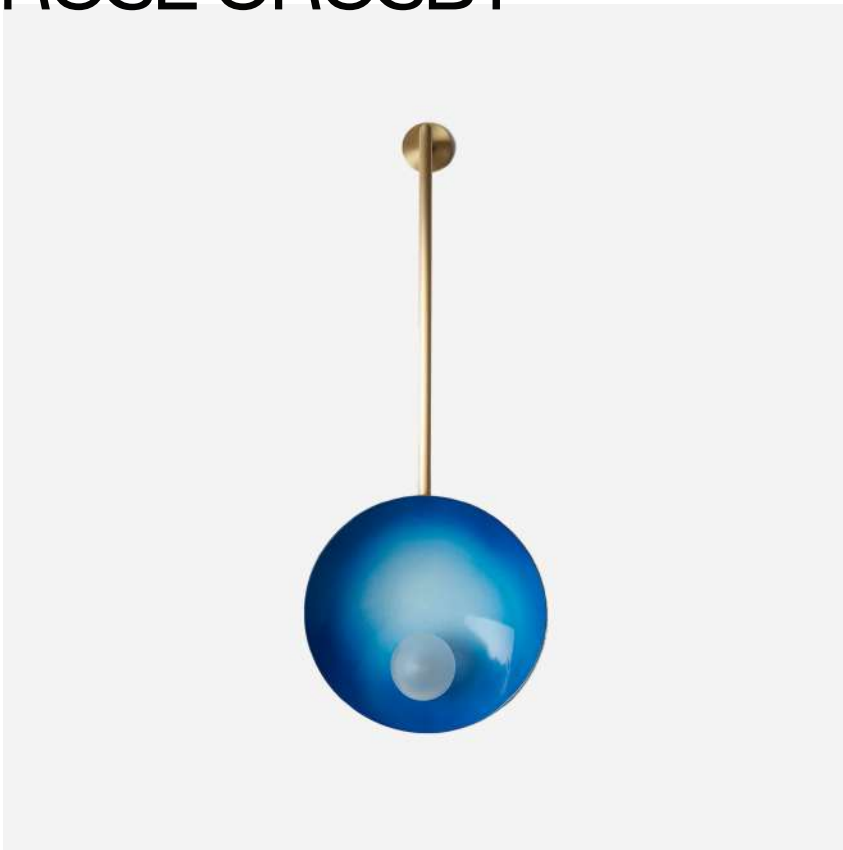

# ROSE CROSBY

## OYSTER WALL MOUNTED LAMP

CARLA BAZ

PRODUCT TYPE: WALL LAMP

LEAD TIME

8-12 WEEKS

ORIGIN

LEBANON

PRODUCTION

MADE TO ORDER

MATERIAL

BRASS, BLOWN SATIN GLASS GLOBE

DIMENSIONS

11.8" DIA x 5.5" D x 30.7" H

30CM DIAMETER X 14CM DEPTH X 78CM HEIGHT

WEIGHT

2KG / 4.4LB

NOTES

8CM / 3.2" DIA FROSTED GLOBE, G4, 3000K, 3W LED BULB,  
220V, CE COMPLIANT, NON-DIMMABLE