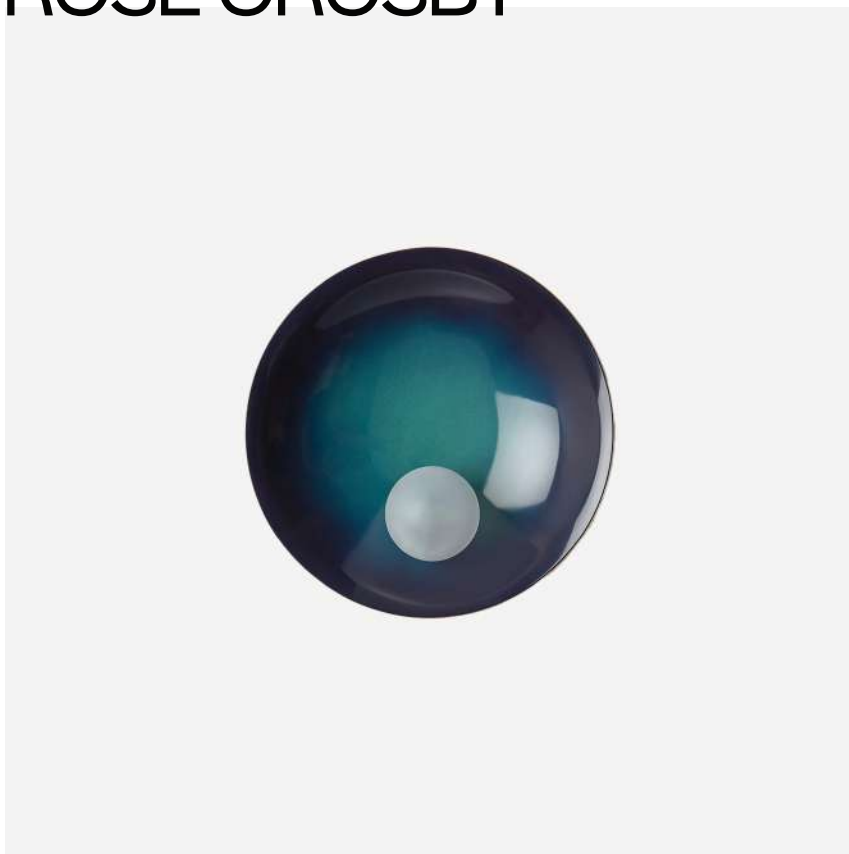

# ROSE CROSBY

## OYSTER WALL AND CEILING MOUNTED LAMP

CARLA BAZ

PRODUCT TYPE: WALL AND CEILING LAMP

LEAD TIME

8-12 WEEKS

ORIGIN

LEBANON

PRODUCTION

MADE TO ORDER

MATERIAL

BRASS, BLOWN SATIN GLASS GLOBE

DIMENSIONS

15.7" DIA x 7" D

40CM DIAMETER X 18CM DEPTH

WEIGHT

3.5KG / 7.7LB

NOTES

10CM / 3.9" DIA FROSTED GLOBE, G4, 3000K, 3W

LED BULB, 220V, CE COMPLIANT, NON-DIMMABLE