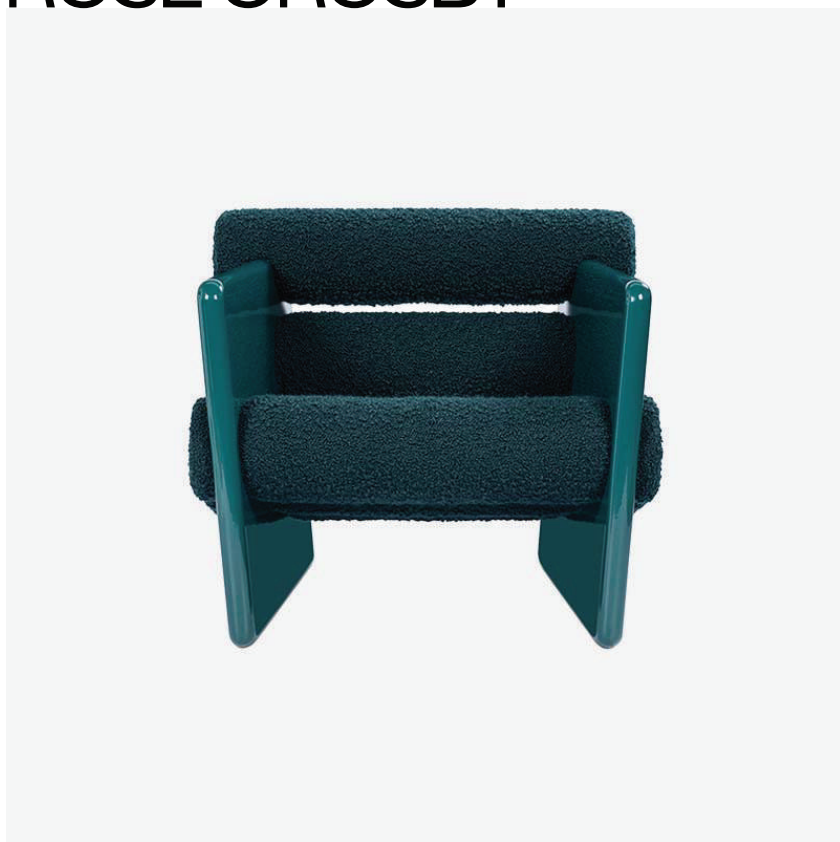

ROSE CROSBY

CHARLES ARMCHAIR

ROYAL STRANGER

PRODUCT TYPE: ARMCHAIR

LEAD TIME

11-13 WEEKS

ORIGIN

PORTUGAL

PRODUCTION

MADE TO ORDER

MATERIAL

FABRIC, LACQUERED WOOD

DIMENSIONS

34.6" W x 33.1" D x 30.7" H

88CM WIDTH X 84CM DEPTH X 78CM HEIGHT

SEAT HEIGHT: 18.1" / 46CM