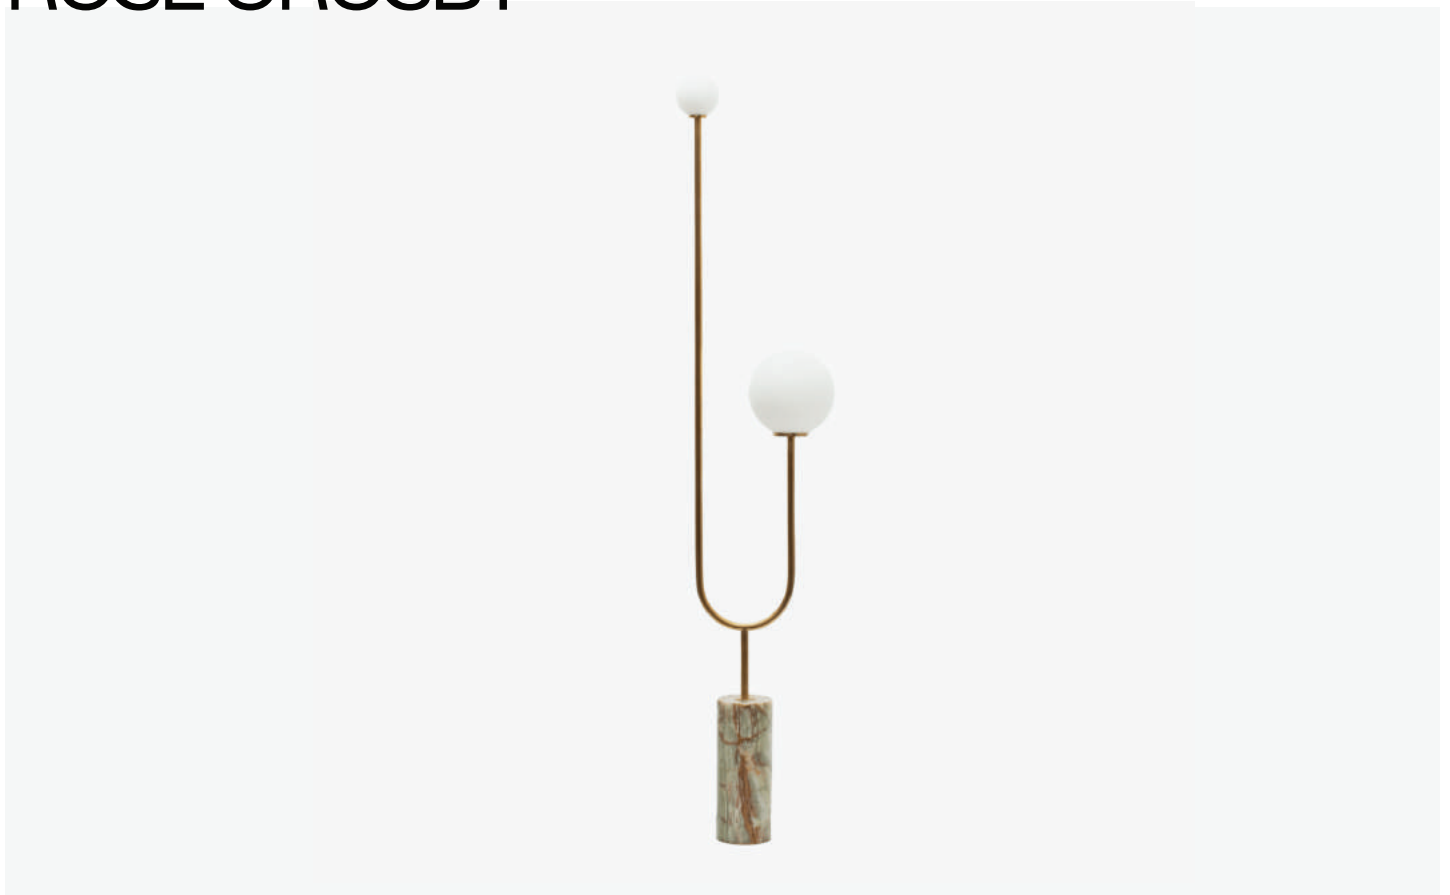

# ROSE CROSBY

## ARANCINI FLOOR LAMP

MODA PIERA

PRODUCT TYPE: FLOOR LAMP

LEAD TIME

6-8 WEEKS

ORIGIN

AUSTRALIA

PRODUCTION

MADE TO ORDER

COMPOSITION

CLASSIC COMPOSITION: TRAVERTINE, BRASS, GLASS

ONYX BRASS COMPOSITION: GREEN ONYX, BRASS, GLASS

CHROME CLASSIC COMPOSITION: TRAVERTINE, CHROME, GLASS

ONYX CHROME COMPOSITION: ONYX, CHROME, GLASS

ILLUMINATION

DIMMABLE CAPABILITY

DIMENSIONS

69.7" H X 13" W X 7.9" D

CM: 177CM HEIGHT X 33CM WIDTH X 20CM DEPTH