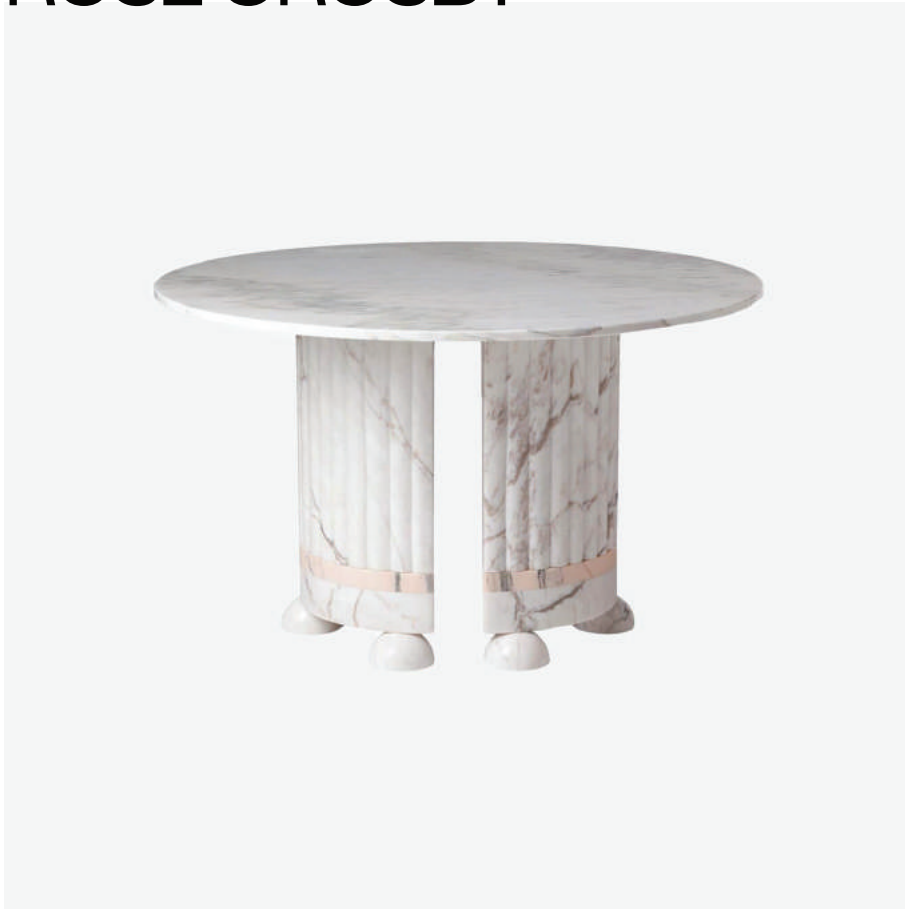

ROSE CROSBY

MEMPHIS MARBLE DINING TABLE

DOOQ

PRODUCT TYPE: DINING TABLE

LEAD TIME
8-10 WEEKS

ORIGIN
PORTUGAL

PRODUCTION
MADE TO ORDER

MATERIAL
MARBLE

DIMENSIONS
51" DIA X 30" H
130CM DIAMETER X 77CM HEIGHT