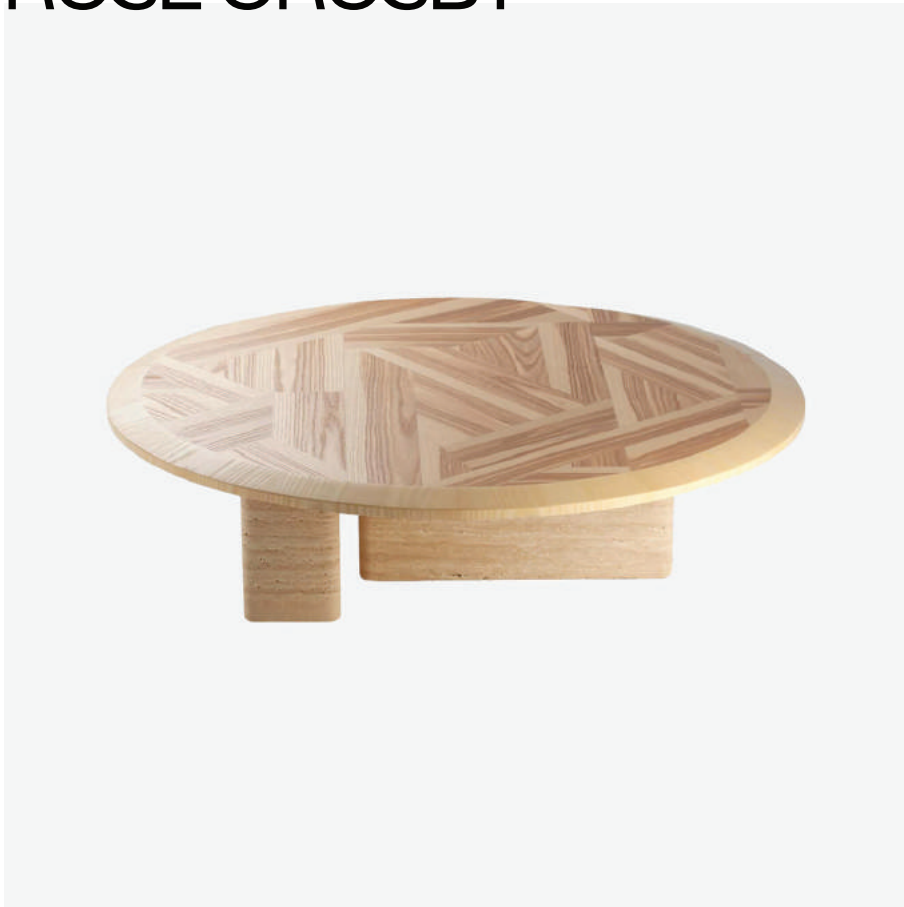

ROSE CROSBY

L'ANAMOUR WOOD AND TRAVERTINE COFFEE TABLE

DOOQ

PRODUCT TYPE: COFFEE TABLE

LEAD TIME

8-10 WEEKS

ORIGIN

PORTUGAL

PRODUCTION

MADE TO ORDER

MATERIAL

ASH WOOD, TRAVERTINE

DIMENSIONS

43" W X 43" D X 12" H

110CM WIDTH X 110CM DEPTH X 30CM HEIGHT