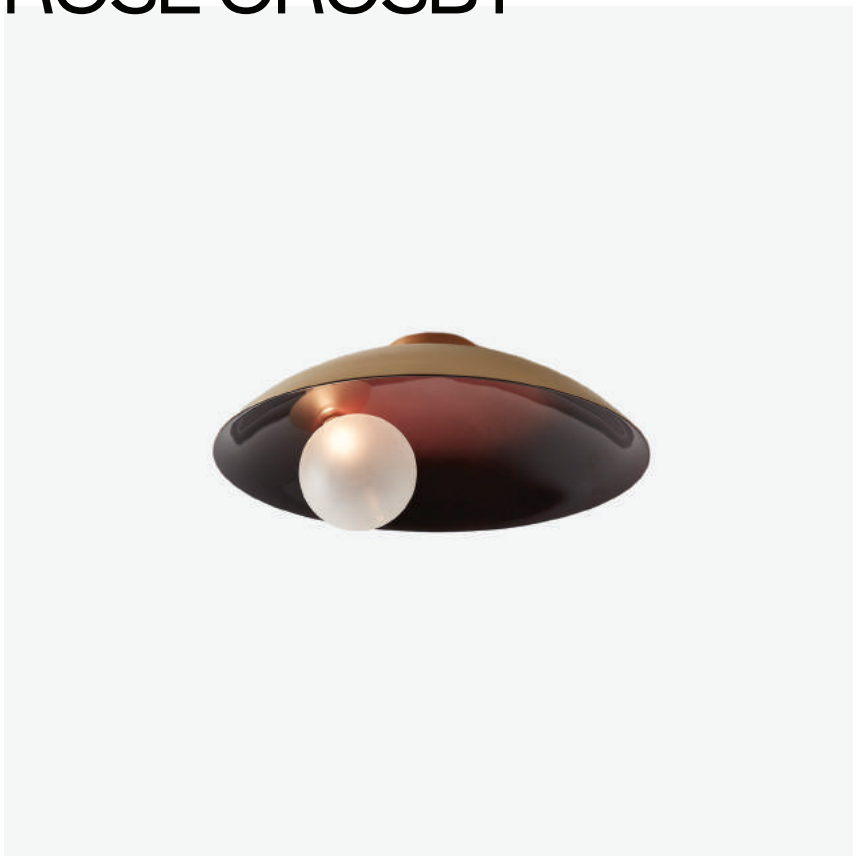

# ROSE CROSBY

## OYSTER CEILING MOUNTED LAMP

CARLA BAZ

PRODUCT TYPE: CEILING LAMP

LEAD TIME

8-12 WEEKS

ORIGIN

LEBANON

PRODUCTION

MADE TO ORDER

MATERIAL

BRASS, BLOWN SATIN GLASS GLOBE

DIMENSIONS

27.6" DIA x 12.6" D

70CM DIAMETER X 32CM DEPTH

WEIGHT

9KG / 19.8LB

NOTES

20CM / 7.9" DIA FROSTED GLOBE, G4, 3000K, 3W LED

BULB, 220V, CE COMPLIANT, NON-DIMMABLE