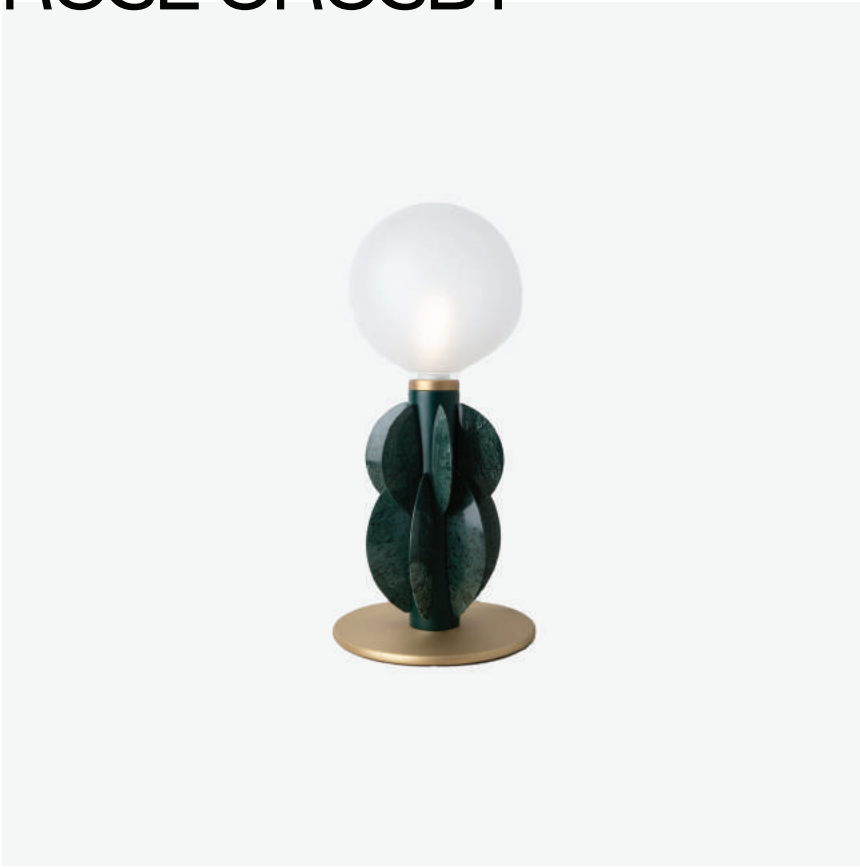

ROSE CROSBY

MONARCH TABLE LAMP WITH GLASS GLOBE

CARLA BAZ

PRODUCT TYPE: TABLE LAMP

LEAD TIME

8-12 WEEKS

ORIGIN

LEBANON

PRODUCTION

MADE TO ORDER

MATERIAL

PAINTED METAL, BRASS, MARBLE

DIMENSIONS

9.4" DIA x 19.7" H

24CM DIAMETER X 50CM HEIGHT

WEIGHT

8.5KG / 18.7LB

NOTES

20CM / 7.9 " DIA FROSTED GLOBE, E27/G9 COMPONENTS, 50

WATT HALOGEN BULB, CE COMPLIANT, DIMMABLE UPON REQUEST