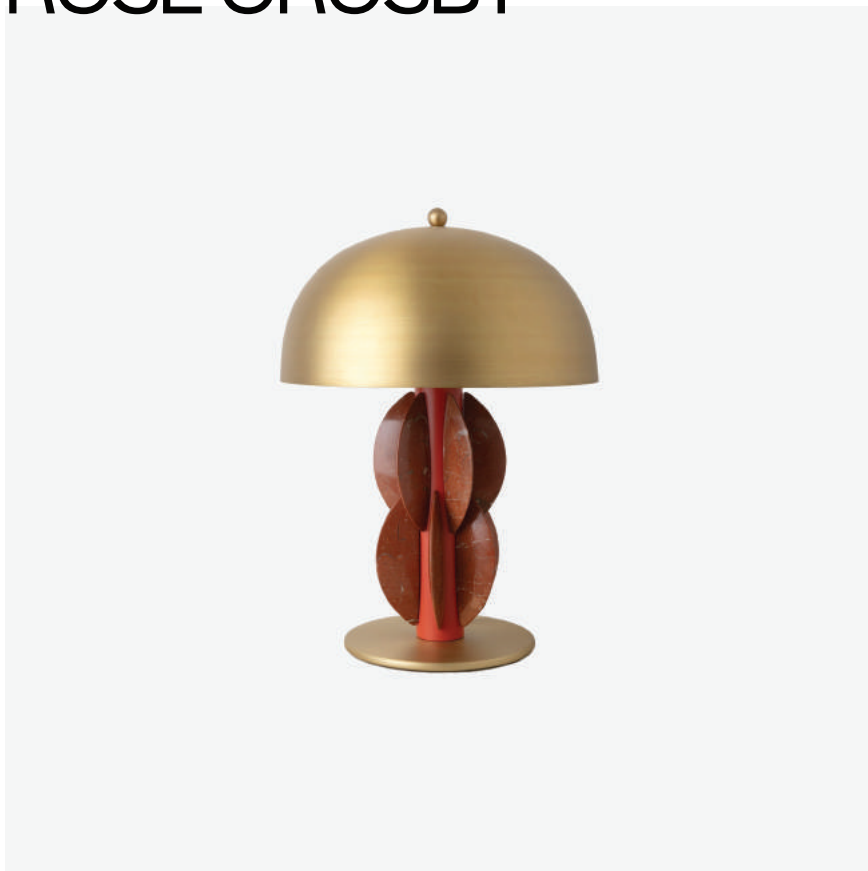

ROSE CROSBY

MONARCH TABLE LAMP WITH BRASS DOME

CARLA BAZ

PRODUCT TYPE: TABLE LAMP

LEAD TIME

8-12 WEEKS

ORIGIN

LEBANON

PRODUCTION

MADE TO ORDER

MATERIAL

PAINTED METAL, BRASS, MARBLE

DIMENSIONS

15" DIA x 20.9" H

38CM DIAMETER X 53CM HEIGHT

WEIGHT