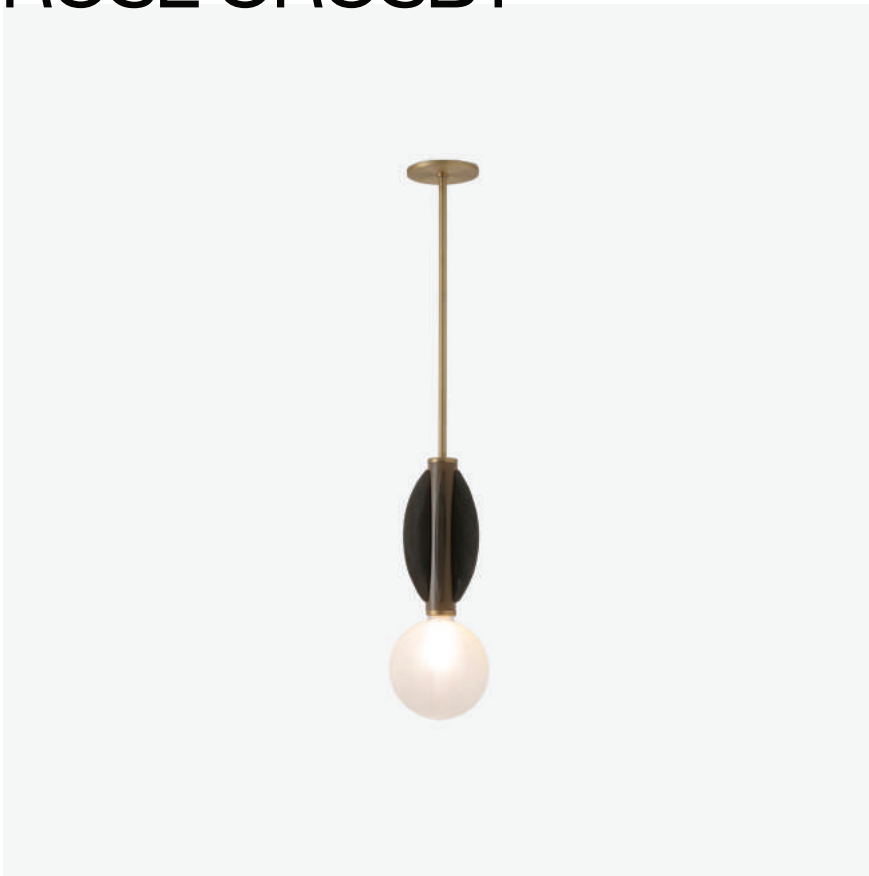

ROSE CROSBY

MONARCH CEILING MOUNTED LAMP

CARLA BAZ

PRODUCT TYPE: CEILING LAMP

LEAD TIME

8-12 WEEKS

ORIGIN

LEBANON

PRODUCTION

MADE TO ORDER

MATERIAL

PAINTED METAL, BRASS, MARBLE

DIMENSIONS

6.3" DIA X 44.1" H

16CM DIAMETER X 112CM HEIGHT

WEIGHT

6KG / 13.2LB

NOTES

20CM / 7.9 " DIA FROSTED GLOBE, E27/G9 COMPONENTS, 50-WATT
HALOGEN BULB, CE COMPLIANT, DIMMABLE UPON REQUEST