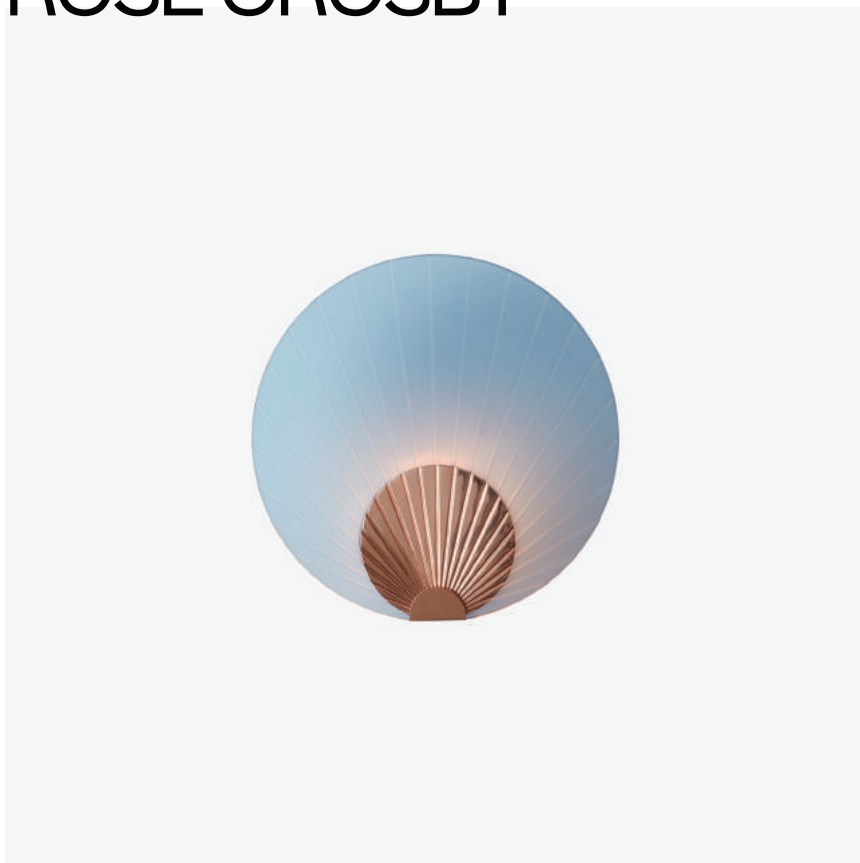

# ROSE CROSBY

## MAIKO WALL MOUNTED LAMP

CARLA BAZ

PRODUCT TYPE: WALL LAMP

LEAD TIME

8-12 WEEKS

ORIGIN

LEBANON

PRODUCTION

MADE TO ORDER

MATERIAL

BRASS, SATIN COLOURED GLASS

DIMENSIONS

13.8" DIA x 5.5" D

35CM DIAMETER X 14CM DEPTH

WEIGHT

3.5KG / 7.7LB