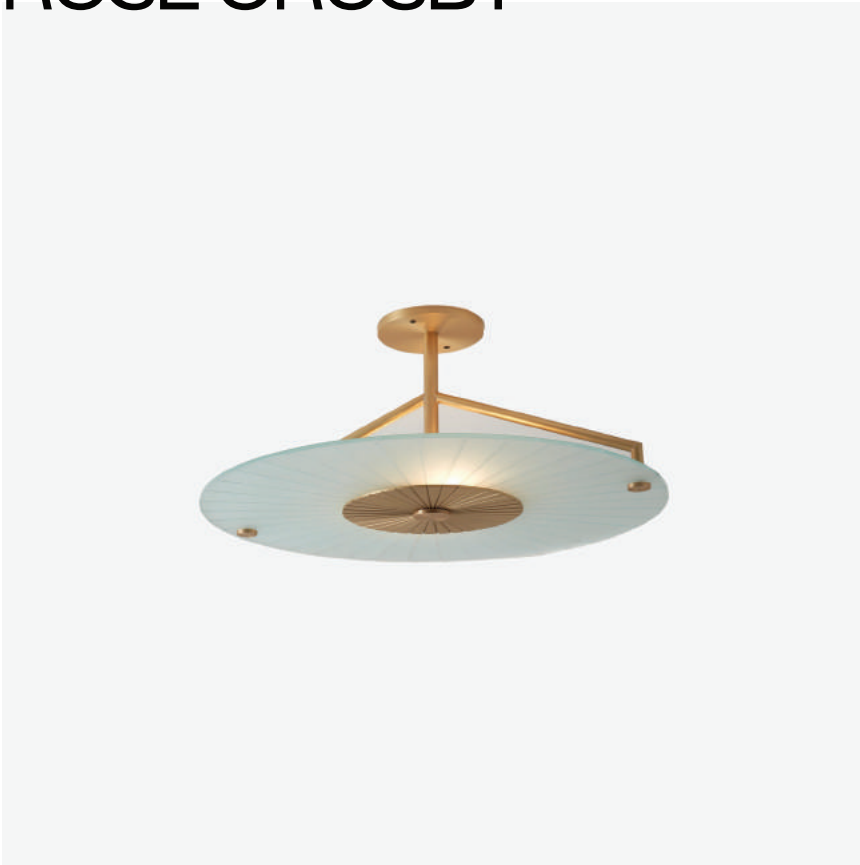

ROSE CROSBY

MAIKO CEILING MOUNTED LAMP

CARLA BAZ

PRODUCT TYPE: CEILING LAMP

LEAD TIME

8-12 WEEKS

ORIGIN

LEBANON

PRODUCTION

MADE TO ORDER

MATERIAL

BRASS, SATIN GLASS

DIMENSIONS

24.8" DIA x 10.6" D

63CM DIAMETER X 27CM DEPTH

WEIGHT