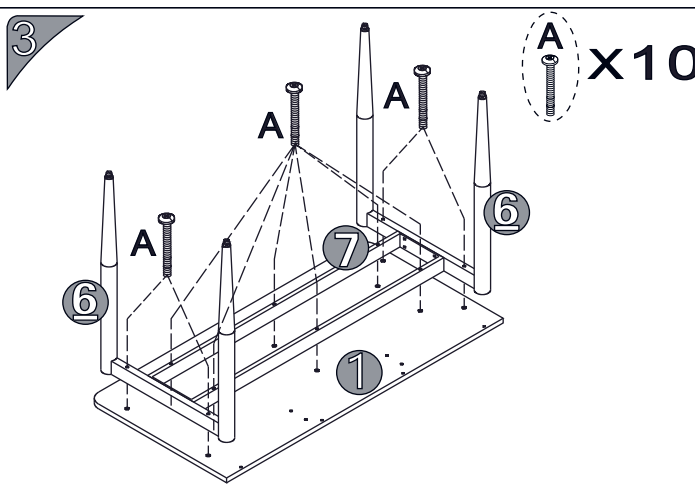

ASSEMBLY INSTRUCTIONS
MERLIN DESK

clmhome.co.za

X1

X1

X1

X1

X1

X2

X1

PART NO	QTY.	PARTS	
A	10	M6x60mm	
B	4	M6x45mm	
C	6	M5x38mm	
D	8	M6x14mm	
E	8	M6x40mm	

PART NO	QTY.	PARTS	
F	1	Ø60	
G	4	M6	
H	8	Ø6.2xØ16x0.8MM	
I	1	Ø5X54mm	
J	1	M5	
K	12	Ø21	

ST-S1909 ASSEMBLY INSTRUCTION