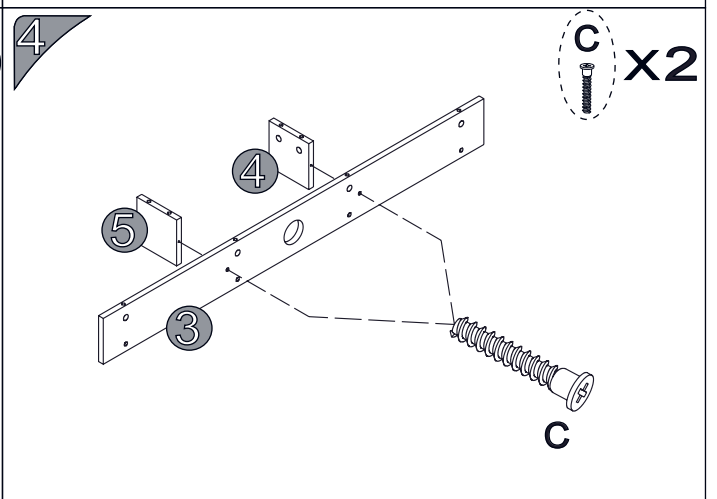

ASSEMBLY INSTRUCTIONS
MERLIN DESK

clmhome.co.za

X1

X1

X1

X1

X1

X2

X1

PART NO	QTY.	PARTS	
A	10	M6x60mm	
B	4	M6x45mm	
C	6	M5x38mm	
D	8	M6x14mm	
E	8	M6x40mm	

PART NO	QTY.	PARTS	
F	1	Ø60	
G	4	M6	
H	8	Ø6.2xØ16x0.8MM	
I	1	Ø5X54mm	
J	1	M5	
K	12	Ø21	

ST-S1909 ASSEMBLY INSTRUCTION