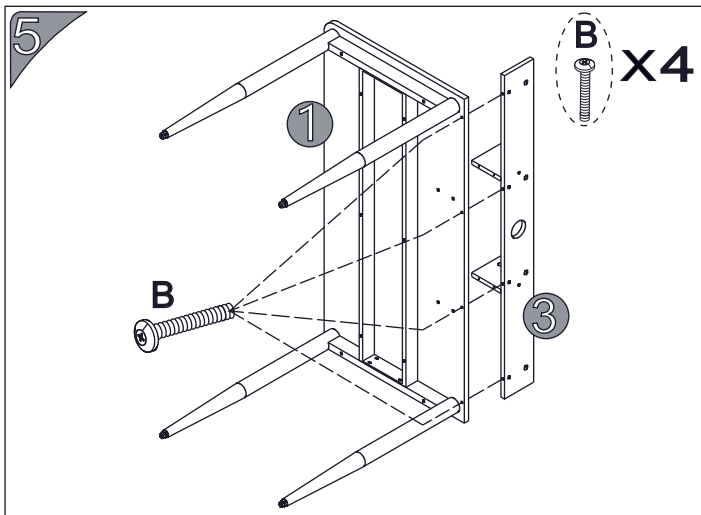

ASSEMBLY INSTRUCTIONS
MERLIN DESK

clmhome.co.za

X1

X1

X1

X1

X1

X2

X1

PART NO	QTY.	PARTS	
A	10	M6x60mm	
B	4	M6x45mm	
C	6	M5x38mm	
D	8	M6x14mm	
E	8	M6x40mm	

PART NO	QTY.	PARTS	
F	1	Ø60	
G	4	M6	
H	8	Ø6.2xØ16x0.8MM	
I	1	Ø5X54mm	
J	1	M5	
K	12	Ø21	

ST-S1909 ASSEMBLY INSTRUCTION