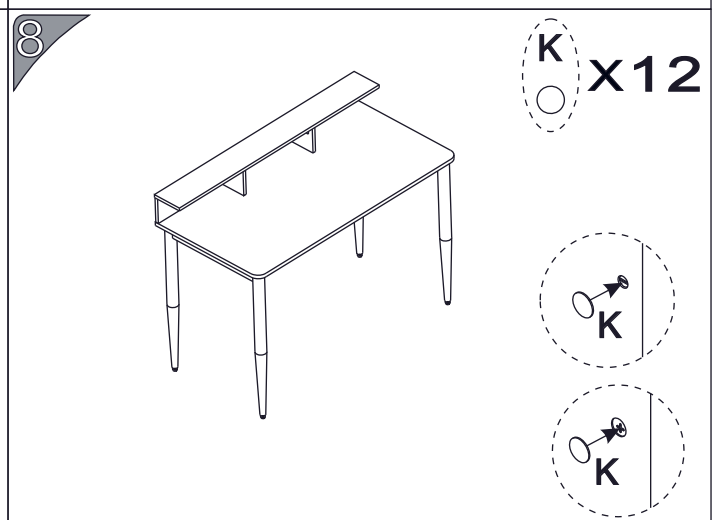

ASSEMBLY INSTRUCTIONS
MERLIN DESK

clmhome.co.za

X1

X1

X1

X1

X1

X2

X1

PART NO	QTY.	PARTS	
A	10	M6x60mm	
B	4	M6x45mm	
C	6	M5x38mm	
D	8	M6x14mm	
E	8	M6x40mm	

PART NO	QTY.	PARTS	
F	1	Ø60	
G	4	M6	
H	8	Ø6.2xØ16x0.8MM	
I	1	Ø5X54mm	
J	1	M5	
K	12	Ø21	

ST-S1909 ASSEMBLY INSTRUCTION