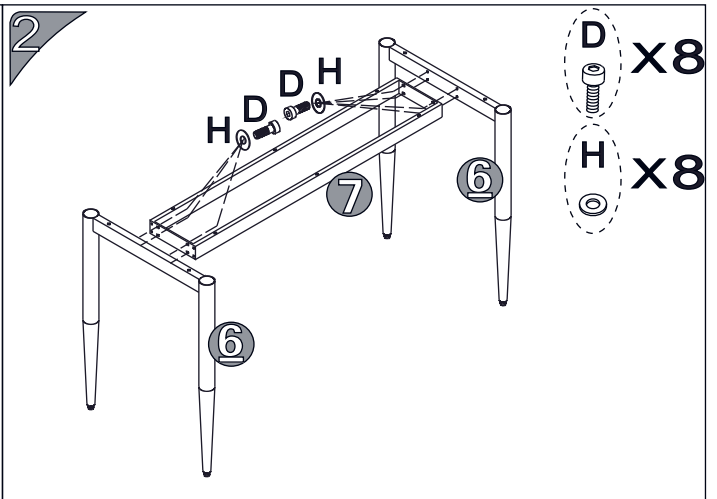

ASSEMBLY INSTRUCTIONS
MERLIN DESK

clmhome.co.za

X1

X1

X1

X1

X1

X2

X1

PART NO	QTY.	PARTS	
A	10	M6x60mm	
B	4	M6x45mm	
C	6	M5x38mm	
D	8	M6x14mm	
E	8	M6x40mm	

PART NO	QTY.	PARTS	
F	1	Ø60	
G	4	M6	
H	8	Ø6.2xØ16x0.8MM	
I	1	Ø5X54mm	
J	1	M5	
K	12	Ø21	

ST-S1909 ASSEMBLY INSTRUCTION