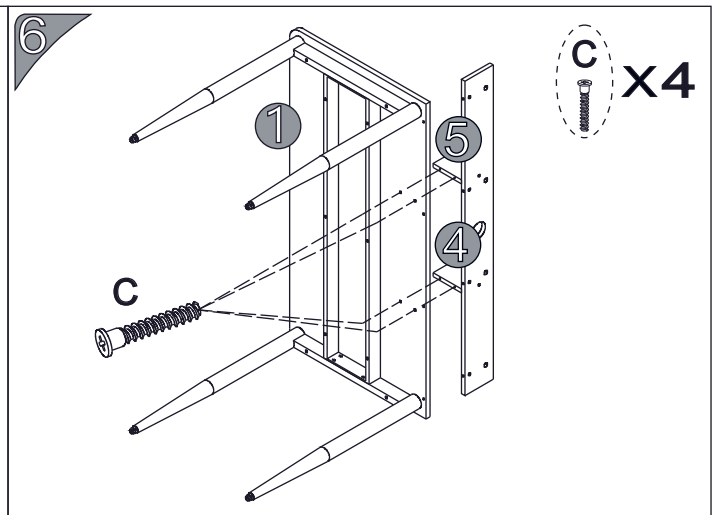

ASSEMBLY INSTRUCTIONS
MERLIN DESK

clmhome.co.za

X1

X1

X1

X1

X1

X2

X1

PART NO	QTY.	PARTS	
A	10	M6x60mm	
B	4	M6x45mm	
C	6	M5x38mm	
D	8	M6x14mm	
E	8	M6x40mm	

PART NO	QTY.	PARTS	
F	1	Ø60	
G	4	M6	
H	8	Ø6.2xØ16x0.8MM	
I	1	Ø5X54mm	
J	1	M5	
K	12	Ø21	

ST-S1909 ASSEMBLY INSTRUCTION