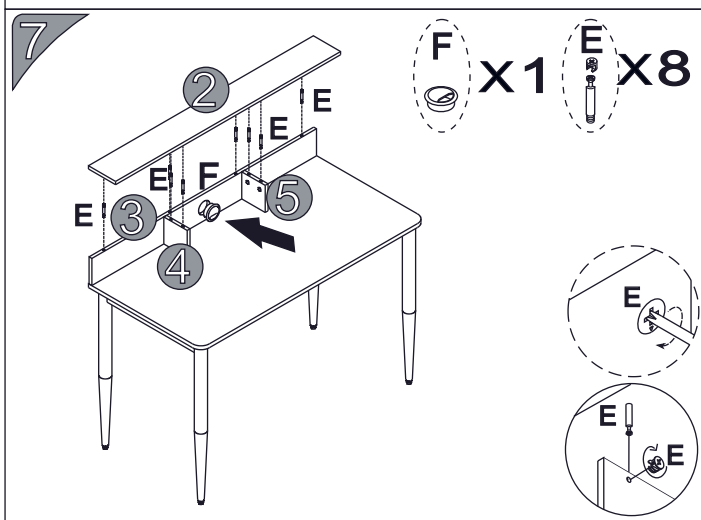

ASSEMBLY INSTRUCTIONS
MERLIN DESK

clmhome.co.za

X1

X1

X1

X1

X1

X2

X1

PART NO	QTY.	PARTS	
A	10	M6x60mm	
B	4	M6x45mm	
C	6	M5x38mm	
D	8	M6x14mm	
E	8	M6x40mm	

PART NO	QTY.	PARTS	
F	1	Ø60	
G	4	M6	
H	8	Ø6.2xØ16x0.8MM	
I	1	Ø5X54mm	
J	1	M5	
K	12	Ø21	

ST-S1909 ASSEMBLY INSTRUCTION