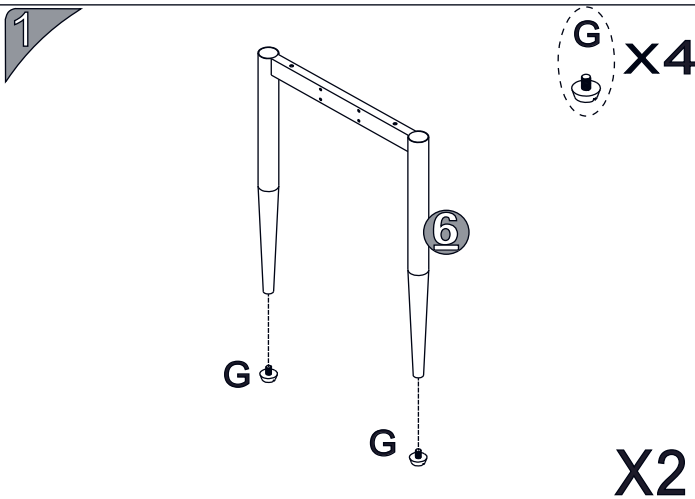

ASSEMBLY INSTRUCTIONS
MERLIN DESK

clmhome.co.za

X1

X1

X1

X1

X1

X2

X1

PART NO	QTY.	PARTS	
A	10	M6x60mm	
B	4	M6x45mm	
C	6	M5x38mm	
D	8	M6x14mm	
E	8	M6x40mm	

PART NO	QTY.	PARTS	
F	1	Ø60	
G	4	M6	
H	8	Ø6.2xØ16x0.8MM	
I	1	Ø5X54mm	
J	1	M5	
K	12	Ø21	

ST-S1909 ASSEMBLY INSTRUCTION