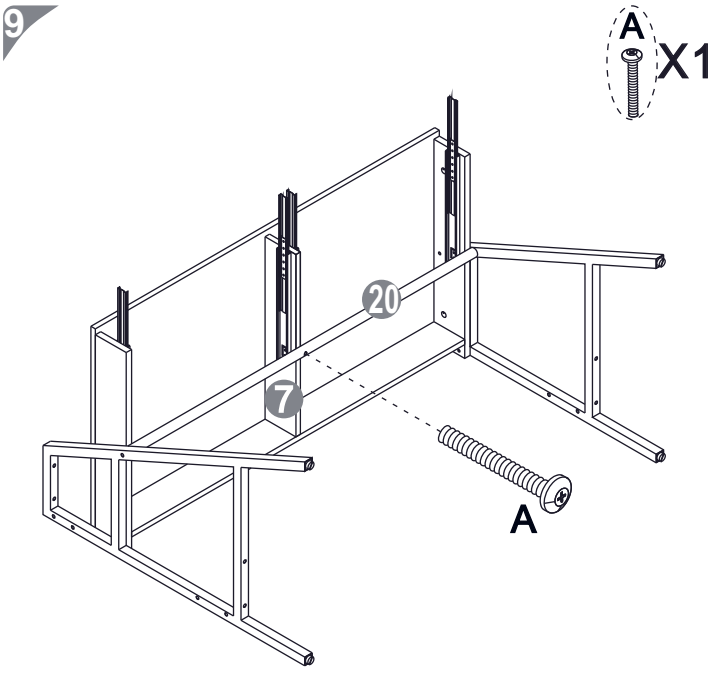

ASSEMBLY INSTRUCTIONS
CHARLIE VANITY DRESSER

clmhome.co.za

PART	QTY.	ITEM	
A	9	M6x50mm	
B	5	M6x40mm	
C	10	M6x35mm	
D	8	M6x25mm	
E	27	3.5x14mm	
F	2	5x38mm	
G	4	4x18mm	

PART	QTY.	ITEM	
H	20	6X40mm	
I	16	M6x25mm	
J	6	Ø8x30mm	
K	4	M6x10xH7	
L	2	109x16x8	
M	1	Ø5x54mm	
N	30	Ø21mm	