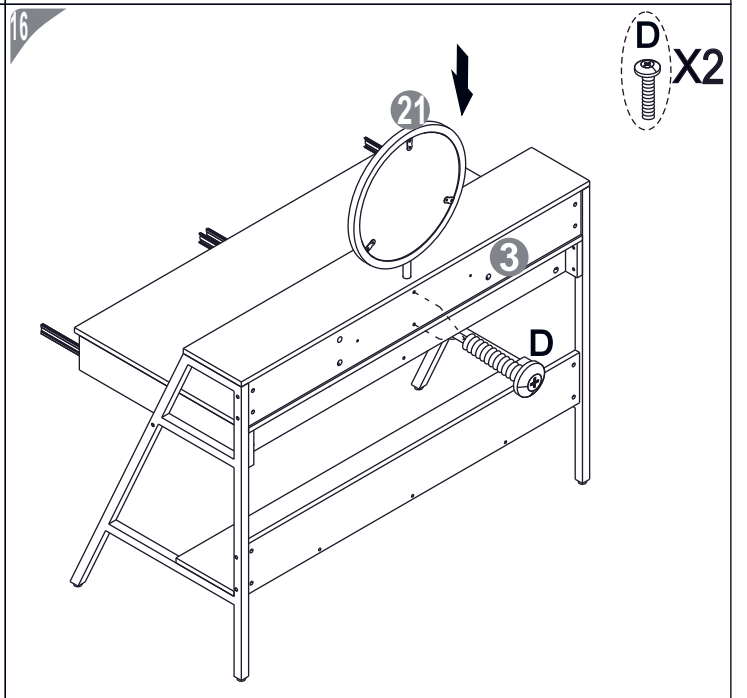

ASSEMBLY INSTRUCTIONS
CHARLIE VANITY DRESSER

clmhome.co.za

PART	QTY.	ITEM	
A	9	M6x50mm	
B	5	M6x40mm	
C	10	M6x35mm	
D	8	M6x25mm	
E	27	3.5x14mm	
F	2	5x38mm	
G	4	4x18mm	

PART	QTY.	ITEM	
H	20	6X40mm	
I	16	M6x25mm	
J	6	Ø8x30mm	
K	4	M6x10xH7	
L	2	109x16x8	
M	1	Ø5x54mm	
N	30	Ø21mm	