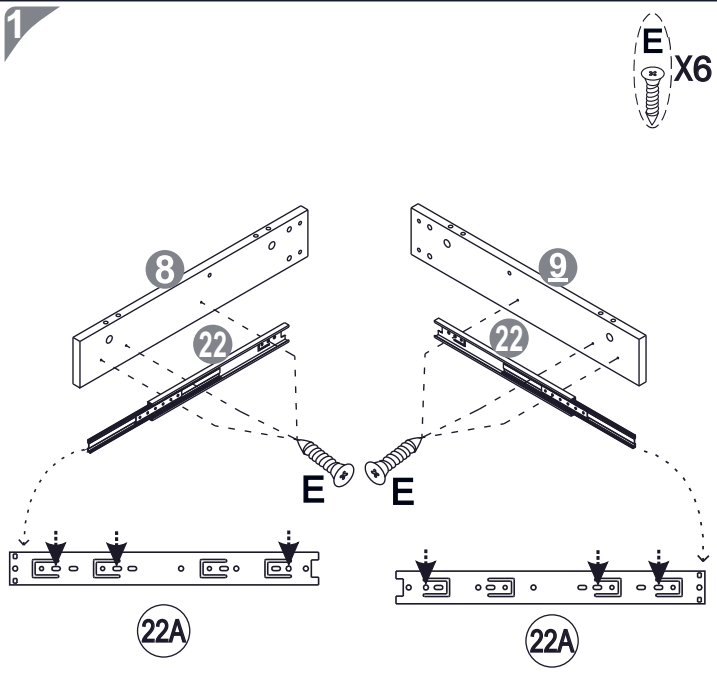

ASSEMBLY INSTRUCTIONS
CHARLIE VANITY DRESSER

clmhome.co.za

PART	QTY.	ITEM	
A	9	M6x50mm	
B	5	M6x40mm	
C	10	M6x35mm	
D	8	M6x25mm	
E	27	3.5x14mm	
F	2	5x38mm	
G	4	4x18mm	

PART	QTY.	ITEM	
H	20	6X40mm	
I	16	M6x25mm	
J	6	Ø8x30mm	
K	4	M6x10xH7	
L	2	109x16x8	
M	1	Ø5x54mm	
N	30	Ø21mm	

D-9014 ASSEMBLY INSTRUCTION

Thanks for purchasing one of our products ,please read carefully the assembly instructions before the installation (Attention: Do not tighten the screws before all screws are in place).