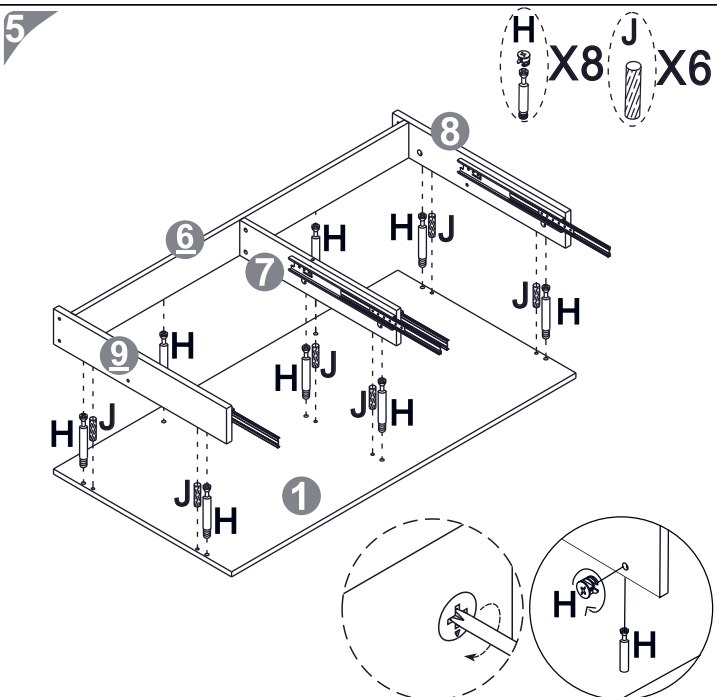

ASSEMBLY INSTRUCTIONS
CHARLIE VANITY DRESSER

clmhome.co.za

PART	QTY.	ITEM	
A	9	M6x50mm	
B	5	M6x40mm	
C	10	M6x35mm	
D	8	M6x25mm	
E	27	3.5x14mm	
F	2	5x38mm	
G	4	4x18mm	

PART	QTY.	ITEM	
H	20	6X40mm	
I	16	M6x25mm	
J	6	Ø8x30mm	
K	4	M6x10xH7	
L	2	109x16x8	
M	1	Ø5x54mm	
N	30	Ø21mm	

D-9014 ASSEMBLY INSTRUCTION

Thanks for purchasing one of our products ,please read carefully the assembly instructions before the installation (Attention: Do not tighten the screws before all screws are in place).