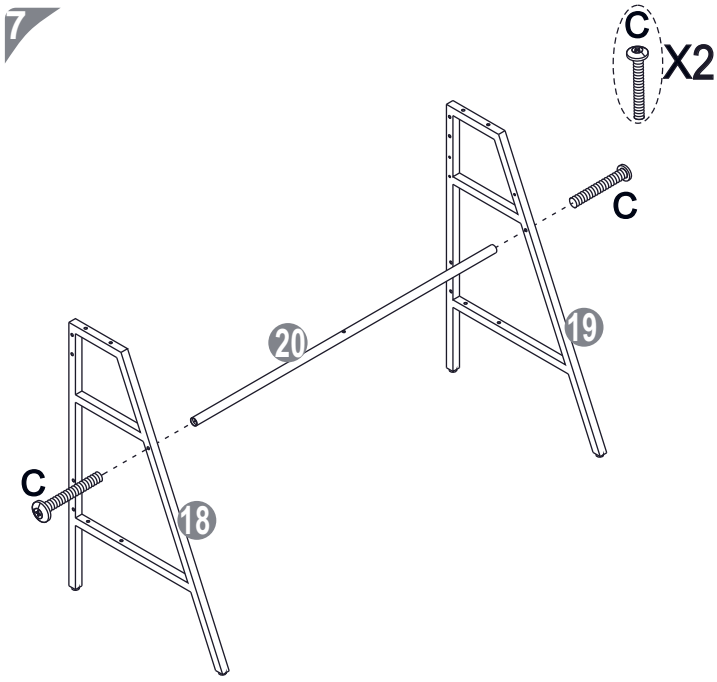

ASSEMBLY INSTRUCTIONS
CHARLIE VANITY DRESSER

clmhome.co.za

PART	QTY.	ITEM	
A	9	M6x50mm	
B	5	M6x40mm	
C	10	M6x35mm	
D	8	M6x25mm	
E	27	3.5x14mm	
F	2	5x38mm	
G	4	4x18mm	

PART	QTY.	ITEM	
H	20	6X40mm	
I	16	M6x25mm	
J	6	Ø8x30mm	
K	4	M6x10xH7	
L	2	109x16x8	
M	1	Ø5x54mm	
N	30	Ø21mm	