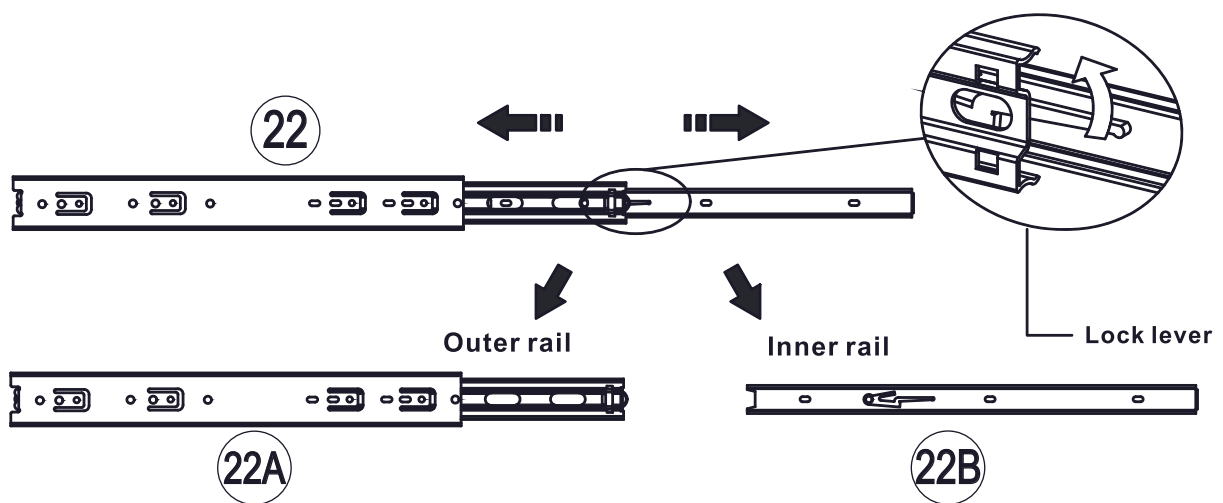

ASSEMBLY INSTRUCTIONS
CHARLIE VANITY DRESSER

clmhome.co.za

PART	QTY.	ITEM	
A	9	M6x50mm	
B	5	M6x40mm	
C	10	M6x35mm	
D	8	M6x25mm	
E	27	3.5x14mm	
F	2	5x38mm	
G	4	4x18mm	

PART	QTY.	ITEM	
H	20	6X40mm	
I	16	M6x25mm	
J	6	Ø8x30mm	
K	4	M6x10xH7	
L	2	109x16x8	
M	1	Ø5x54mm	
N	30	Ø21mm	

D-9014 ASSEMBLY INSTRUCTION

Thanks for purchasing one of our products ,please read carefully the assembly instructions before the installation (Attention: Do not tighten the screws before all screws are in place).