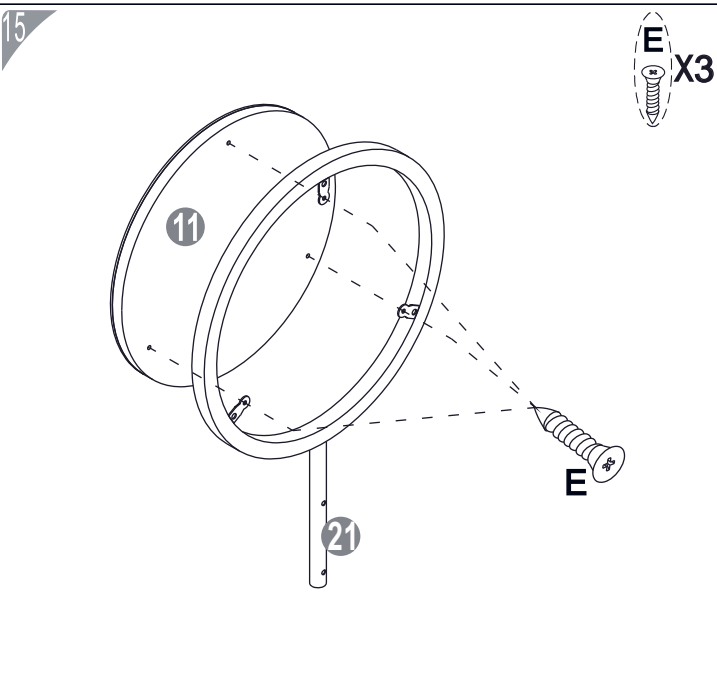

ASSEMBLY INSTRUCTIONS
CHARLIE VANITY DRESSER

clmhome.co.za

PART	QTY.	ITEM	
A	9	M6x50mm	
B	5	M6x40mm	
C	10	M6x35mm	
D	8	M6x25mm	
E	27	3.5x14mm	
F	2	5x38mm	
G	4	4x18mm	

PART	QTY.	ITEM	
H	20	6X40mm	
I	16	M6x25mm	
J	6	Ø8x30mm	
K	4	M6x10xH7	
L	2	109x16x8	
M	1	Ø5x54mm	
N	30	Ø21mm	

D-9014 ASSEMBLY INSTRUCTION

Thanks for purchasing one of our products ,please read carefully the assembly instructions before the installation (Attention: Do not tighten the screws before all screws are in place).