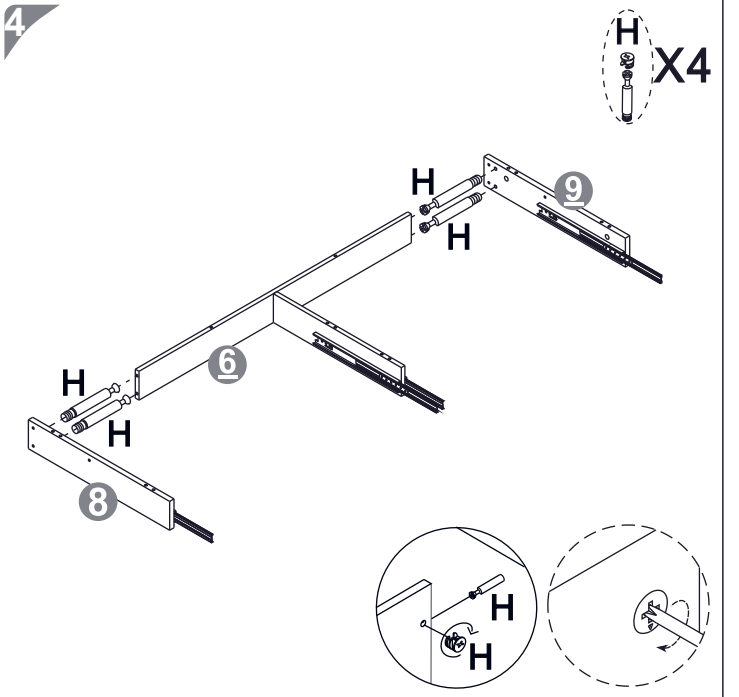

ASSEMBLY INSTRUCTIONS
CHARLIE VANITY DRESSER

clmhome.co.za

PART	QTY.	ITEM	
A	9	M6x50mm	
B	5	M6x40mm	
C	10	M6x35mm	
D	8	M6x25mm	
E	27	3.5x14mm	
F	2	5x38mm	
G	4	4x18mm	

PART	QTY.	ITEM	
H	20	6X40mm	
I	16	M6x25mm	
J	6	Ø8x30mm	
K	4	M6x10xH7	
L	2	109x16x8	
M	1	Ø5x54mm	
N	30	Ø21mm	

D-9014 ASSEMBLY INSTRUCTION

Thanks for purchasing one of our products ,please read carefully the assembly instructions before the installation (Attention: Do not tighten the screws before all screws are in place).