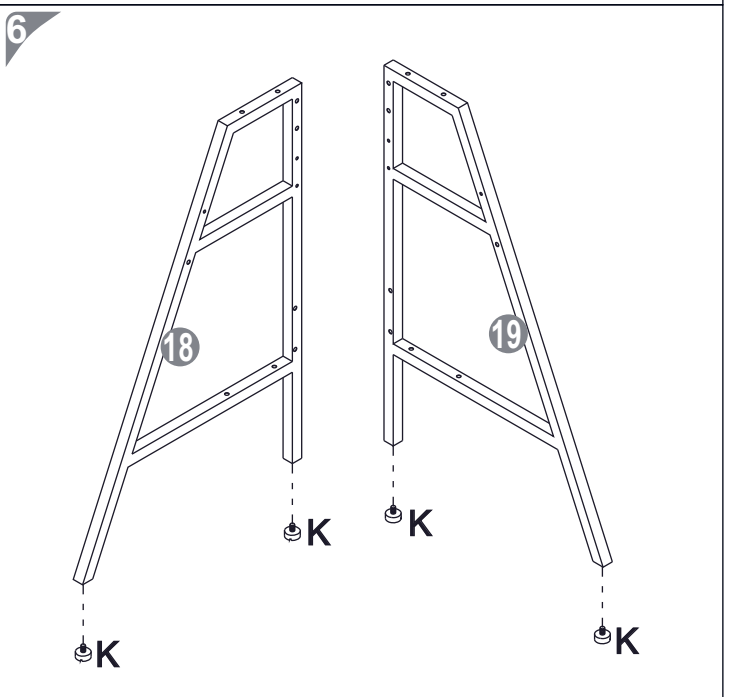

ASSEMBLY INSTRUCTIONS
CHARLIE VANITY DRESSER

clmhome.co.za

PART	QTY.	ITEM	
A	9	M6x50mm	
B	5	M6x40mm	
C	10	M6x35mm	
D	8	M6x25mm	
E	27	3.5x14mm	
F	2	5x38mm	
G	4	4x18mm	

PART	QTY.	ITEM	
H	20	6X40mm	
I	16	M6x25mm	
J	6	Ø8x30mm	
K	4	M6x10xH7	
L	2	109x16x8	
M	1	Ø5x54mm	
N	30	Ø21mm	