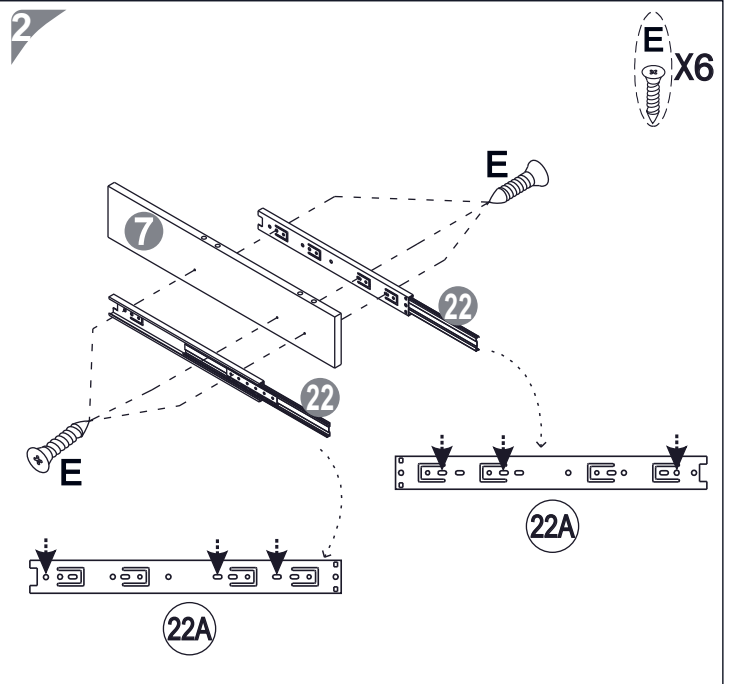

ASSEMBLY INSTRUCTIONS
CHARLIE VANITY DRESSER

clmhome.co.za

PART	QTY.	ITEM	
A	9	M6x50mm	
B	5	M6x40mm	
C	10	M6x35mm	
D	8	M6x25mm	
E	27	3.5x14mm	
F	2	5x38mm	
G	4	4x18mm	

PART	QTY.	ITEM	
H	20	6X40mm	
I	16	M6x25mm	
J	6	Ø8x30mm	
K	4	M6x10xH7	
L	2	109x16x8	
M	1	Ø5x54mm	
N	30	Ø21mm	

D-9014 ASSEMBLY INSTRUCTION

Thanks for purchasing one of our products ,please read carefully the assembly instructions before the installation (Attention: Do not tighten the screws before all screws are in place).