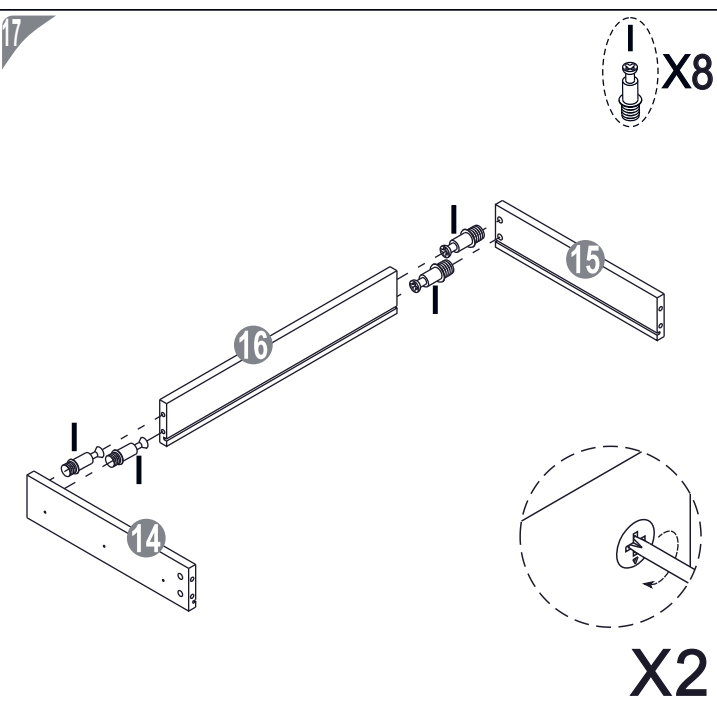

ASSEMBLY INSTRUCTIONS
CHARLIE VANITY DRESSER

clmhome.co.za

PART	QTY.	ITEM	
A	9	M6x50mm	
B	5	M6x40mm	
C	10	M6x35mm	
D	8	M6x25mm	
E	27	3.5x14mm	
F	2	5x38mm	
G	4	4x18mm	

PART	QTY.	ITEM	
H	20	6X40mm	
I	16	M6x25mm	
J	6	Ø8x30mm	
K	4	M6x10xH7	
L	2	109x16x8	
M	1	Ø5x54mm	
N	30	Ø21mm	