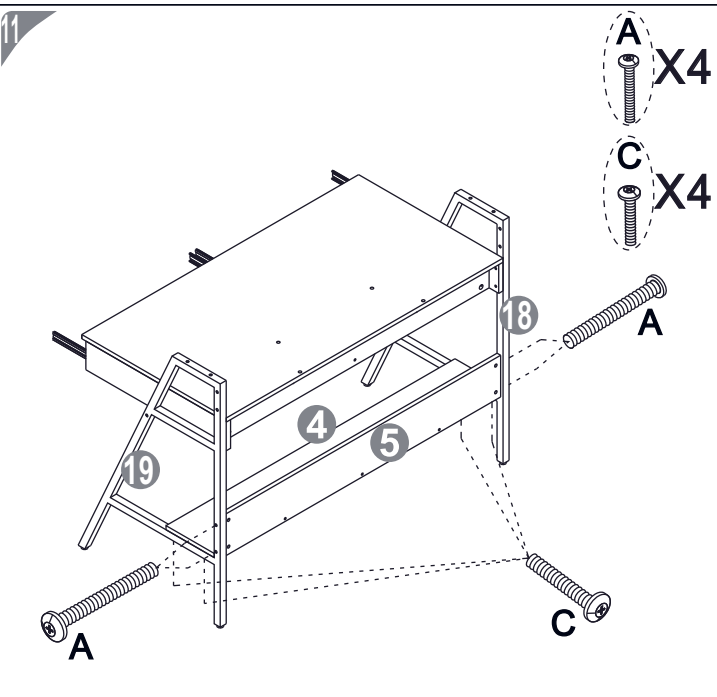

ASSEMBLY INSTRUCTIONS
CHARLIE VANITY DRESSER

clmhome.co.za

PART	QTY.	ITEM	
A	9	M6x50mm	
B	5	M6x40mm	
C	10	M6x35mm	
D	8	M6x25mm	
E	27	3.5x14mm	
F	2	5x38mm	
G	4	4x18mm	

PART	QTY.	ITEM	
H	20	6X40mm	
I	16	M6x25mm	
J	6	Ø8x30mm	
K	4	M6x10xH7	
L	2	109x16x8	
M	1	Ø5x54mm	
N	30	Ø21mm	