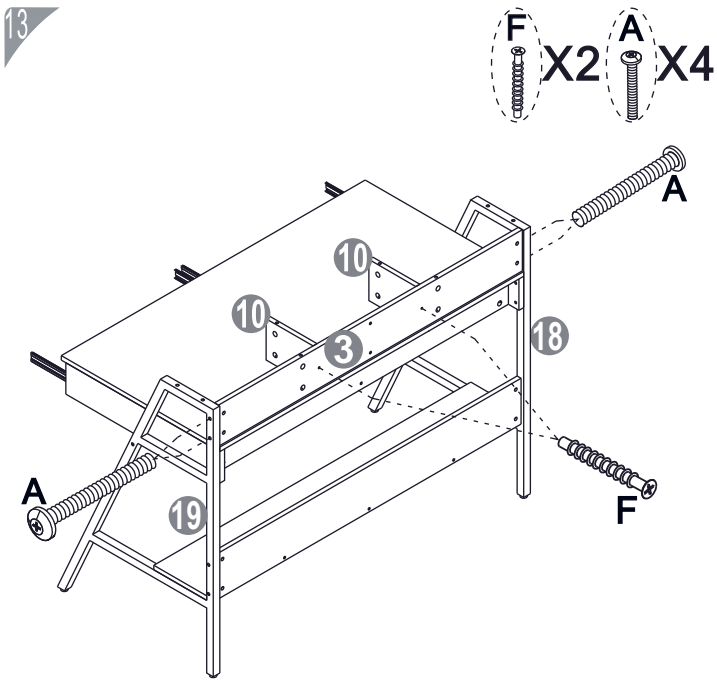

ASSEMBLY INSTRUCTIONS
CHARLIE VANITY DRESSER

clmhome.co.za

PART	QTY.	ITEM	
A	9	M6x50mm	
B	5	M6x40mm	
C	10	M6x35mm	
D	8	M6x25mm	
E	27	3.5x14mm	
F	2	5x38mm	
G	4	4x18mm	

PART	QTY.	ITEM	
H	20	6X40mm	
I	16	M6x25mm	
J	6	Ø8x30mm	
K	4	M6x10xH7	
L	2	109x16x8	
M	1	Ø5x54mm	
N	30	Ø21mm	