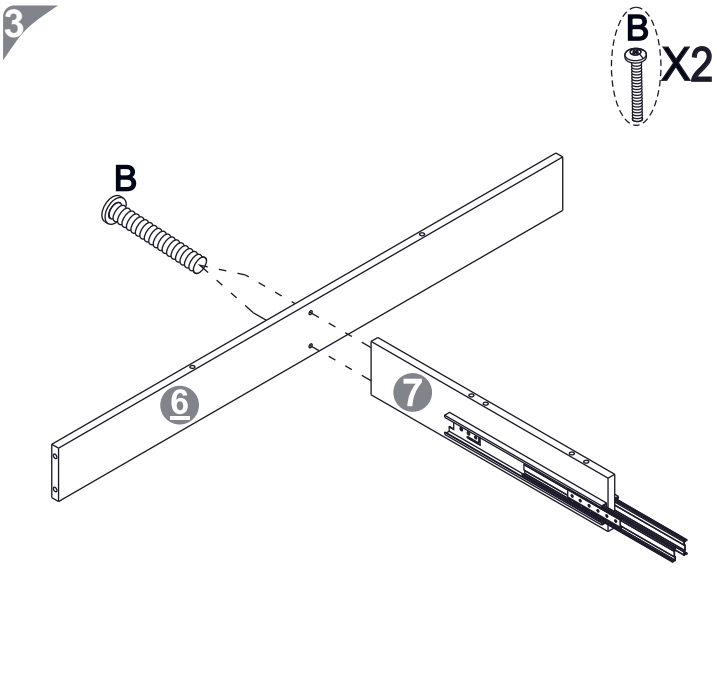

ASSEMBLY INSTRUCTIONS
CHARLIE VANITY DRESSER

clmhome.co.za

PART	QTY.	ITEM	
A	9	M6x50mm	
B	5	M6x40mm	
C	10	M6x35mm	
D	8	M6x25mm	
E	27	3.5x14mm	
F	2	5x38mm	
G	4	4x18mm	

PART	QTY.	ITEM	
H	20	6X40mm	
I	16	M6x25mm	
J	6	Ø8x30mm	
K	4	M6x10xH7	
L	2	109x16x8	
M	1	Ø5x54mm	
N	30	Ø21mm	

D-9014 ASSEMBLY INSTRUCTION

Thanks for purchasing one of our products ,please read carefully the assembly instructions before the installation (Attention: Do not tighten the screws before all screws are in place).