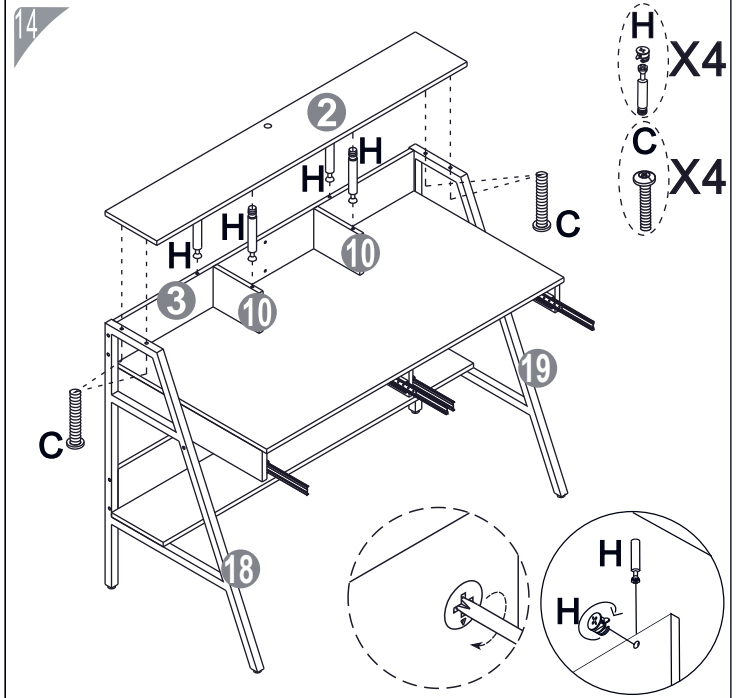

ASSEMBLY INSTRUCTIONS
CHARLIE VANITY DRESSER

clmhome.co.za

PART	QTY.	ITEM	
A	9	M6x50mm	
B	5	M6x40mm	
C	10	M6x35mm	
D	8	M6x25mm	
E	27	3.5x14mm	
F	2	5x38mm	
G	4	4x18mm	

PART	QTY.	ITEM	
H	20	6X40mm	
I	16	M6x25mm	
J	6	Ø8x30mm	
K	4	M6x10xH7	
L	2	109x16x8	
M	1	Ø5x54mm	
N	30	Ø21mm	