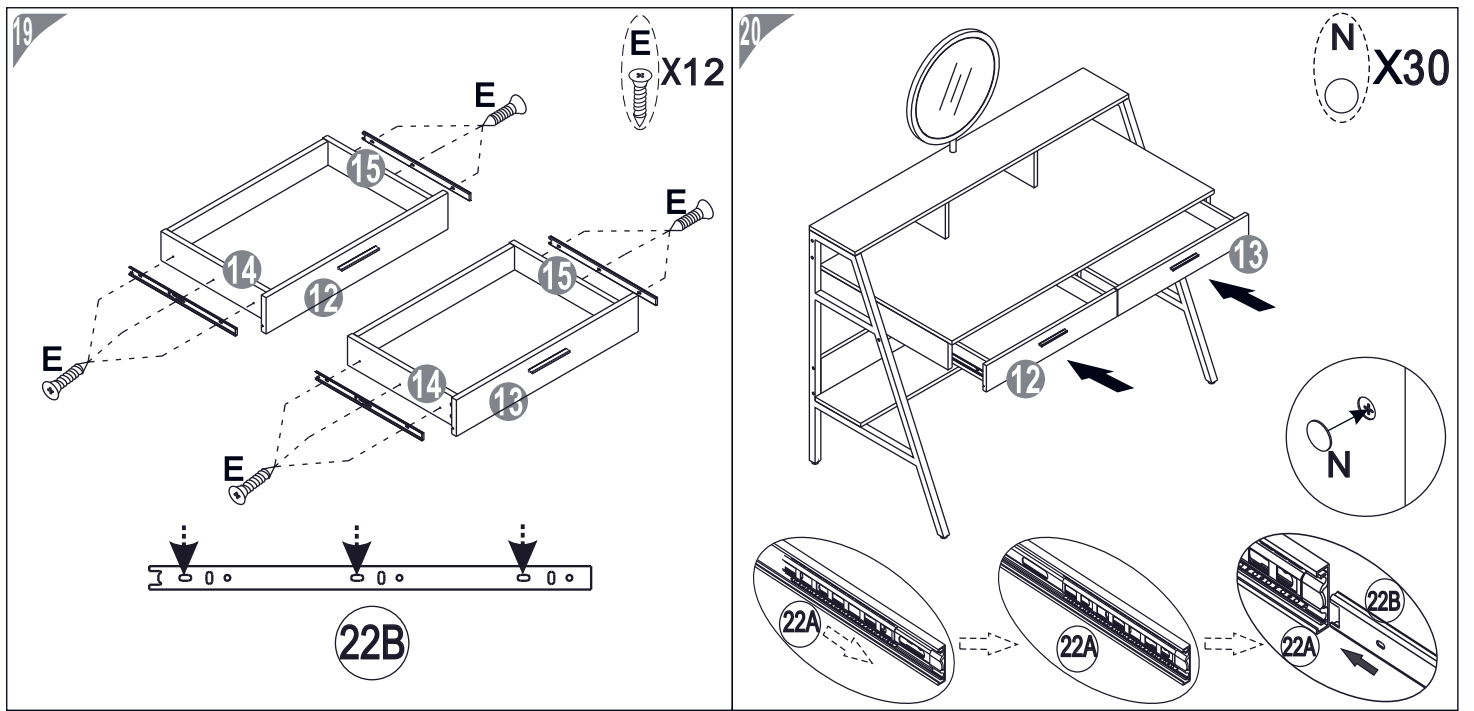

ASSEMBLY INSTRUCTIONS
CHARLIE VANITY DRESSER

clmhome.co.za

PART	QTY.	ITEM	
A	9	M6x50mm	
B	5	M6x40mm	
C	10	M6x35mm	
D	8	M6x25mm	
E	27	3.5x14mm	
F	2	5x38mm	
G	4	4x18mm	

PART	QTY.	ITEM	
H	20	6X40mm	
I	16	M6x25mm	
J	6	Ø8x30mm	
K	4	M6x10xH7	
L	2	109x16x8	
M	1	Ø5x54mm	
N	30	Ø21mm	