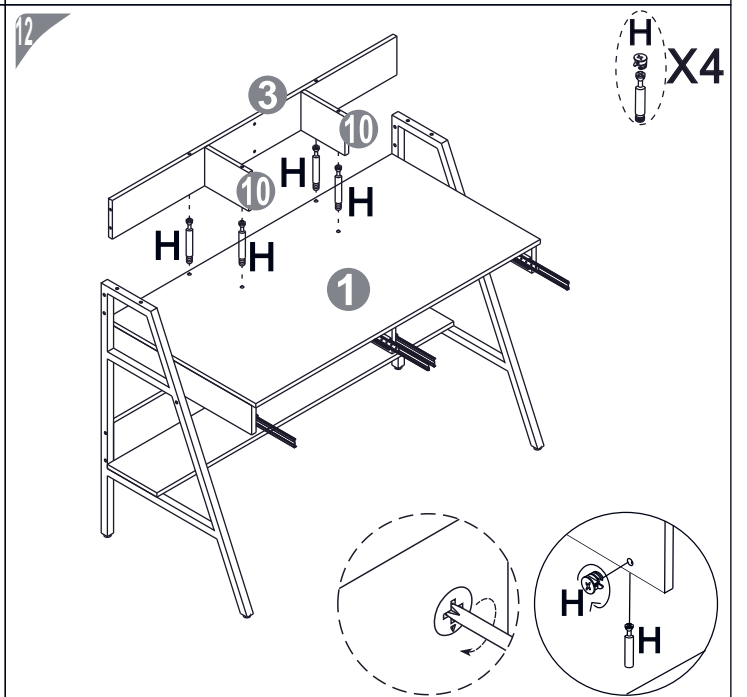

ASSEMBLY INSTRUCTIONS
CHARLIE VANITY DRESSER

clmhome.co.za

PART	QTY.	ITEM	
A	9	M6x50mm	
B	5	M6x40mm	
C	10	M6x35mm	
D	8	M6x25mm	
E	27	3.5x14mm	
F	2	5x38mm	
G	4	4x18mm	

PART	QTY.	ITEM	
H	20	6X40mm	
I	16	M6x25mm	
J	6	Ø8x30mm	
K	4	M6x10xH7	
L	2	109x16x8	
M	1	Ø5x54mm	
N	30	Ø21mm	

D-9014 ASSEMBLY INSTRUCTION

Thanks for purchasing one of our products ,please read carefully the assembly instructions before the installation (Attention: Do not tighten the screws before all screws are in place).