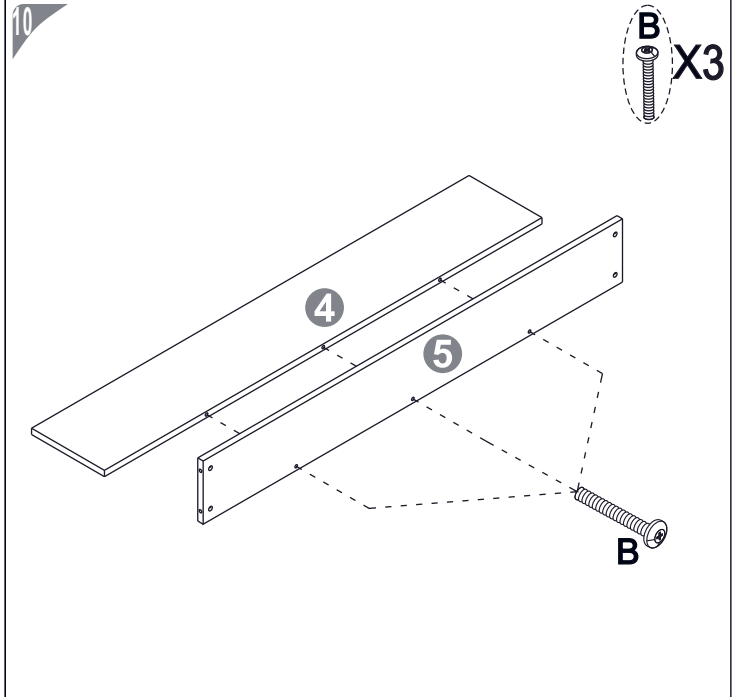

ASSEMBLY INSTRUCTIONS
CHARLIE VANITY DRESSER

clmhome.co.za

PART	QTY.	ITEM	
A	9	M6x50mm	
B	5	M6x40mm	
C	10	M6x35mm	
D	8	M6x25mm	
E	27	3.5x14mm	
F	2	5x38mm	
G	4	4x18mm	

PART	QTY.	ITEM	
H	20	6X40mm	
I	16	M6x25mm	
J	6	Ø8x30mm	
K	4	M6x10xH7	
L	2	109x16x8	
M	1	Ø5x54mm	
N	30	Ø21mm	