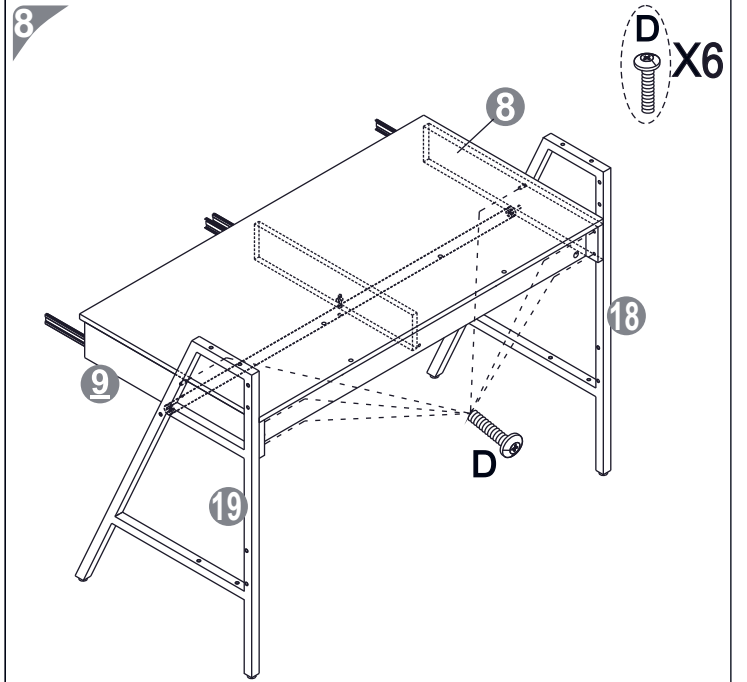

ASSEMBLY INSTRUCTIONS
CHARLIE VANITY DRESSER

clmhome.co.za

PART	QTY.	ITEM	
A	9	M6x50mm	
B	5	M6x40mm	
C	10	M6x35mm	
D	8	M6x25mm	
E	27	3.5x14mm	
F	2	5x38mm	
G	4	4x18mm	

PART	QTY.	ITEM	
H	20	6X40mm	
I	16	M6x25mm	
J	6	Ø8x30mm	
K	4	M6x10xH7	
L	2	109x16x8	
M	1	Ø5x54mm	
N	30	Ø21mm	