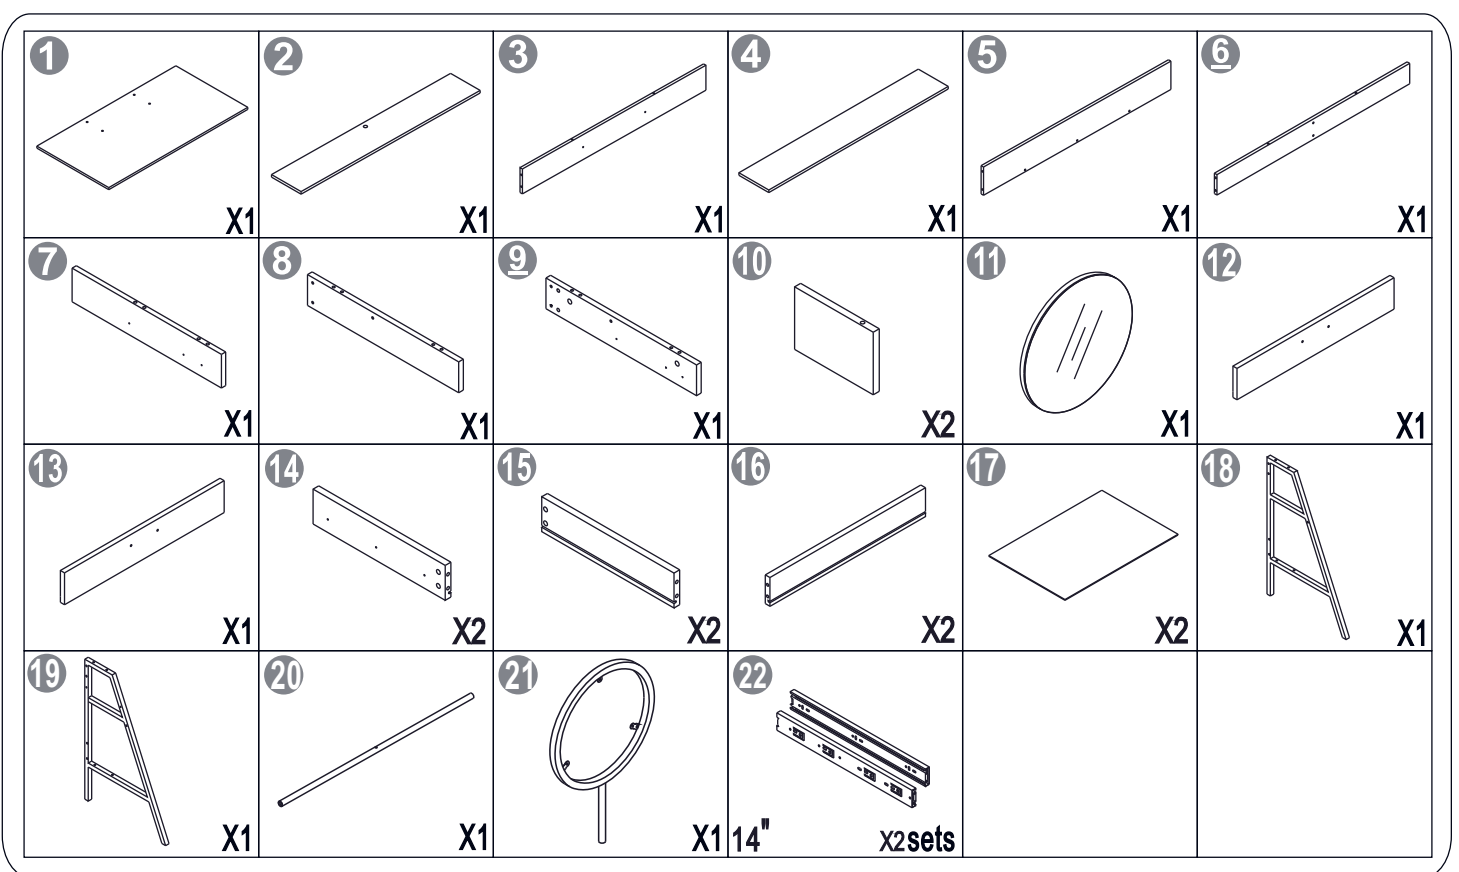

ASSEMBLY INSTRUCTIONS
CHARLIE VANITY DRESSER

clmhome.co.za

PART	QTY.	ITEM	
A	9	M6x50mm	
B	5	M6x40mm	
C	10	M6x35mm	
D	8	M6x25mm	
E	27	3.5x14mm	
F	2	5x38mm	
G	4	4x18mm	

PART	QTY.	ITEM	
H	20	6X40mm	
I	16	M6x25mm	
J	6	Ø8x30mm	
K	4	M6x10xH7	
L	2	109x16x8	
M	1	Ø5x54mm	
N	30	Ø21mm	

D-9014 ASSEMBLY INSTRUCTION

Thanks for purchasing one of our products ,please read carefully the assembly instructions before the installation (Attention: Do not tighten the screws before all screws are in place).