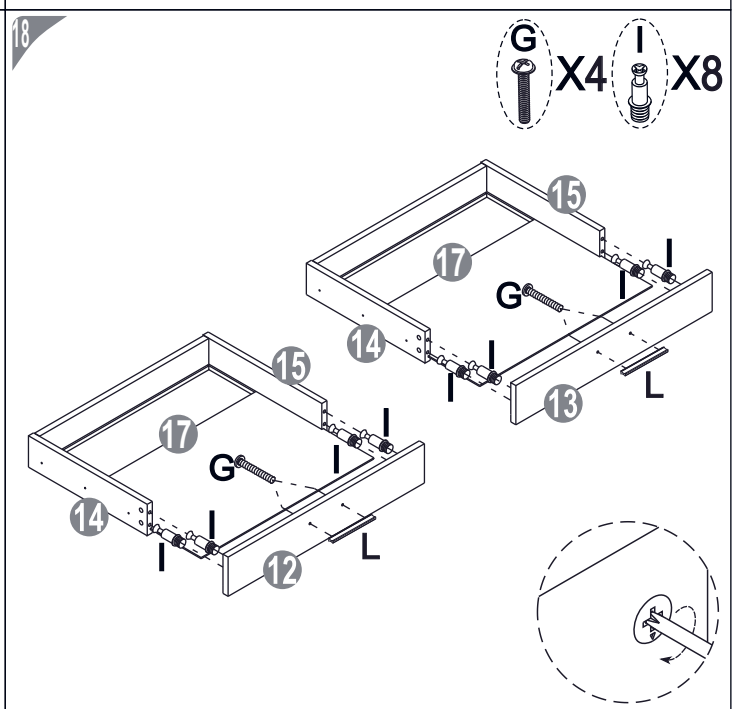

ASSEMBLY INSTRUCTIONS
CHARLIE VANITY DRESSER

clmhome.co.za

PART	QTY.	ITEM	
A	9	M6x50mm	
B	5	M6x40mm	
C	10	M6x35mm	
D	8	M6x25mm	
E	27	3.5x14mm	
F	2	5x38mm	
G	4	4x18mm	

PART	QTY.	ITEM	
H	20	6X40mm	
I	16	M6x25mm	
J	6	Ø8x30mm	
K	4	M6x10xH7	
L	2	109x16x8	
M	1	Ø5x54mm	
N	30	Ø21mm	

D-9014 ASSEMBLY INSTRUCTION

Thanks for purchasing one of our products ,please read carefully the assembly instructions before the installation (Attention: Do not tighten the screws before all screws are in place).