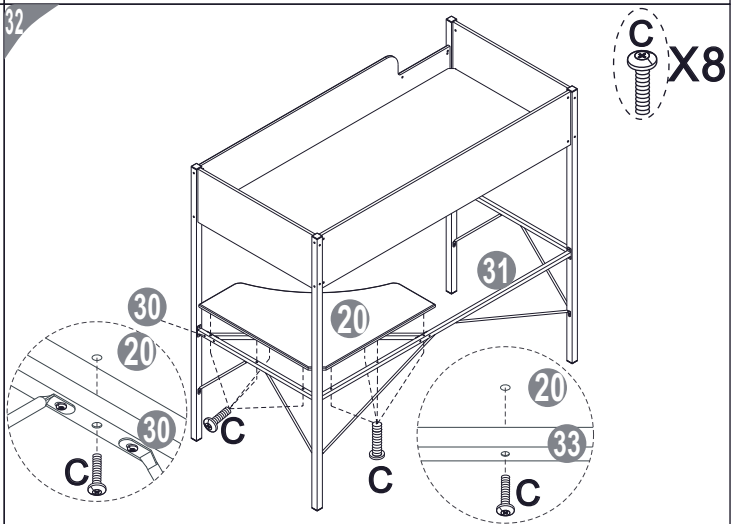

ASSEMBLY INSTRUCTIONS  
ADVENTURE LOFT BUNK

[clmhome.co.za](http://clmhome.co.za)

PART	QTY.	ITEM	
A	16	M6x65mm	
B	4	M6x40mm	
C	8	M6x35mm	
D	4	M6x30mm	
E	82	M6x10mm	
F	67	M3.5x14mm	
G	42	M6x40mm	

PART	QTY.	ITEM	
H	28	M6x25mm	
I	2		
J	5		
K	1	30x16x11mm	
L	4		
M	1	Ø5x54mm	

23

24

25

26

27

28

**MULTI FUNCTIONS COMPUTER TABLE**  
**PE-5095 ASSEMBLY INSTRUCTION**  
 Thanks for purchasing one of our products ,please read carefully the assembly instructions before the installation (Attention: Do not tighten the screws before all screws are in place).