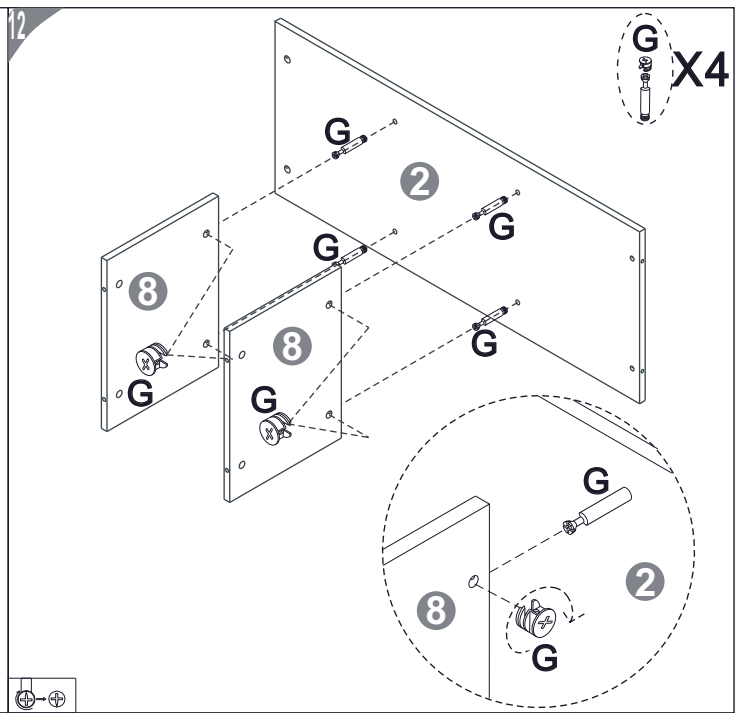

ASSEMBLY INSTRUCTIONS  
ADVENTURE LOFT BUNK

[clmhome.co.za](http://clmhome.co.za)

PART	QTY.	ITEM	
A	16	M6x65mm	
B	4	M6x40mm	
C	8	M6x35mm	
D	4	M6x30mm	
E	82	M6x10mm	
F	67	M3.5x14mm	
G	42	M6x40mm	

PART	QTY.	ITEM	
H	28	M6x25mm	
I	2		
J	5		
K	1	30x16x11mm	
L	4		
M	1	Ø5x54mm	

23

24

25

26

27

28

**MULTI FUNCTIONS COMPUTER TABLE**  
**PE-5095 ASSEMBLY INSTRUCTION**  
 Thanks for purchasing one of our products ,please read carefully the assembly instructions before the installation (Attention: Do not tighten the screws before all screws are in place).