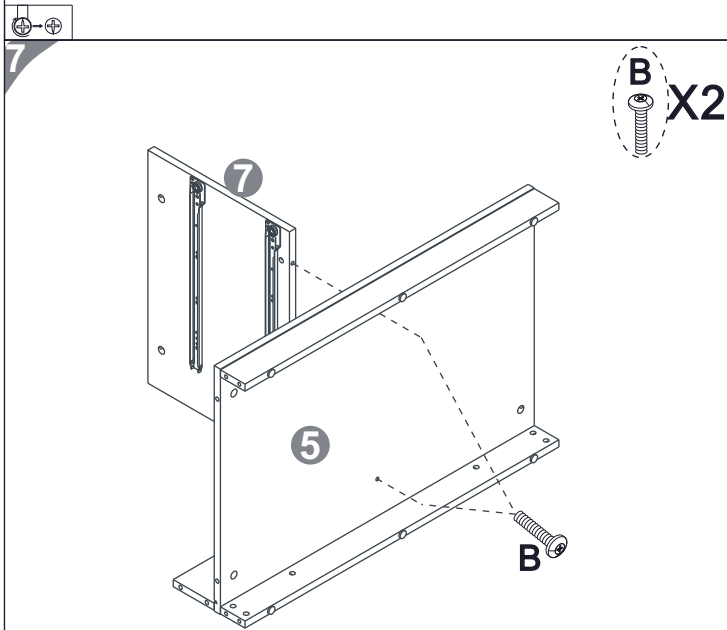

ASSEMBLY INSTRUCTIONS  
ADVENTURE LOFT BUNK

[clmhome.co.za](http://clmhome.co.za)

PART	QTY.	ITEM	
A	16	M6x65mm	
B	4	M6x40mm	
C	8	M6x35mm	
D	4	M6x30mm	
E	82	M6x10mm	
F	67	M3.5x14mm	
G	42	M6x40mm	

PART	QTY.	ITEM	
H	28	M6x25mm	
I	2		
J	5		
K	1	30x16x11mm	
L	4		
M	1	Ø5x54mm	

23

24

25

26

27

28

**MULTI FUNCTIONS COMPUTER TABLE**  
**PE-5095 ASSEMBLY INSTRUCTION**  
 Thanks for purchasing one of our products ,please read carefully the assembly instructions before the installation (Attention: Do not tighten the screws before all screws are in place).