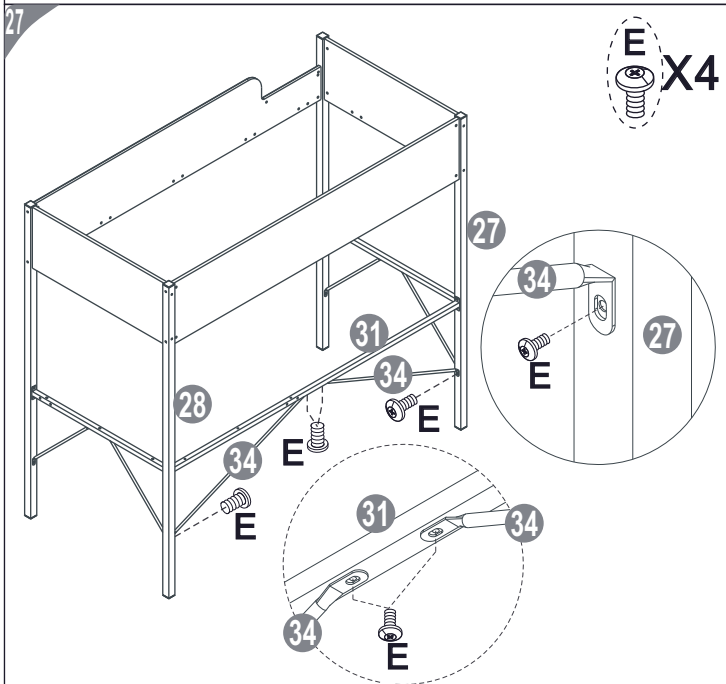

ASSEMBLY INSTRUCTIONS  
ADVENTURE LOFT BUNK

[clmhome.co.za](http://clmhome.co.za)

PART	QTY.	ITEM	
A	16	M6x65mm	
B	4	M6x40mm	
C	8	M6x35mm	
D	4	M6x30mm	
E	82	M6x10mm	
F	67	M3.5x14mm	
G	42	M6x40mm	

PART	QTY.	ITEM	
H	28	M6x25mm	
I	2		
J	5		
K	1	30x16x11mm	
L	4		
M	1	Ø5x54mm	

23

24

25

26

27

28

**MULTI FUNCTIONS COMPUTER TABLE**  
**PE-5095 ASSEMBLY INSTRUCTION**  
 Thanks for purchasing one of our products ,please read carefully the assembly instructions before the installation (Attention: Do not tighten the screws before all screws are in place).