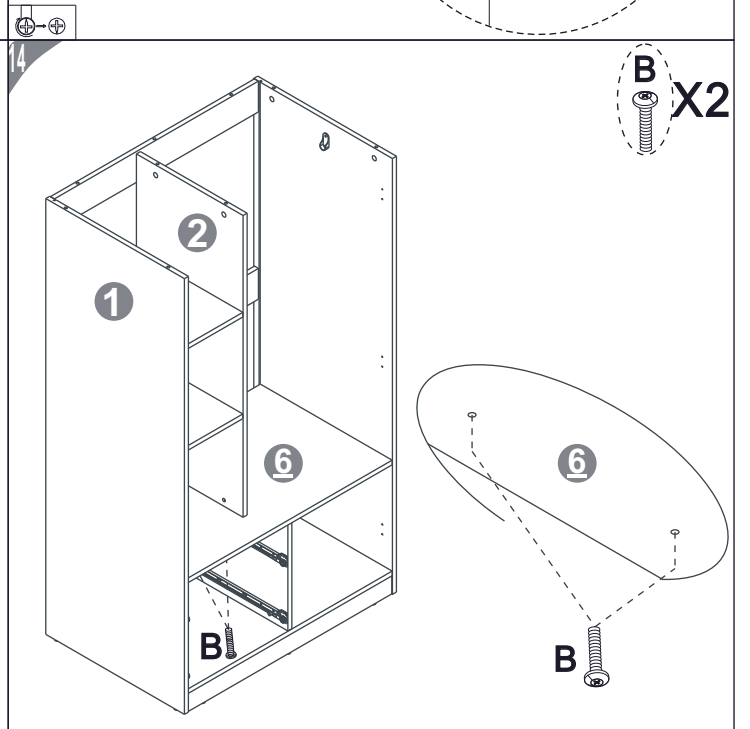

ASSEMBLY INSTRUCTIONS  
ADVENTURE LOFT BUNK

[clmhome.co.za](http://clmhome.co.za)

PART	QTY.	ITEM	
A	16	M6x65mm	
B	4	M6x40mm	
C	8	M6x35mm	
D	4	M6x30mm	
E	82	M6x10mm	
F	67	M3.5x14mm	
G	42	M6x40mm	

PART	QTY.	ITEM	
H	28	M6x25mm	
I	2		
J	5		
K	1	30x16x11mm	
L	4		
M	1	Ø5x54mm	

23

24

25

26

27

28

**MULTI FUNCTIONS COMPUTER TABLE**  
**PE-5095 ASSEMBLY INSTRUCTION**  
 Thanks for purchasing one of our products ,please read carefully the assembly instructions before the installation (Attention: Do not tighten the screws before all screws are in place).