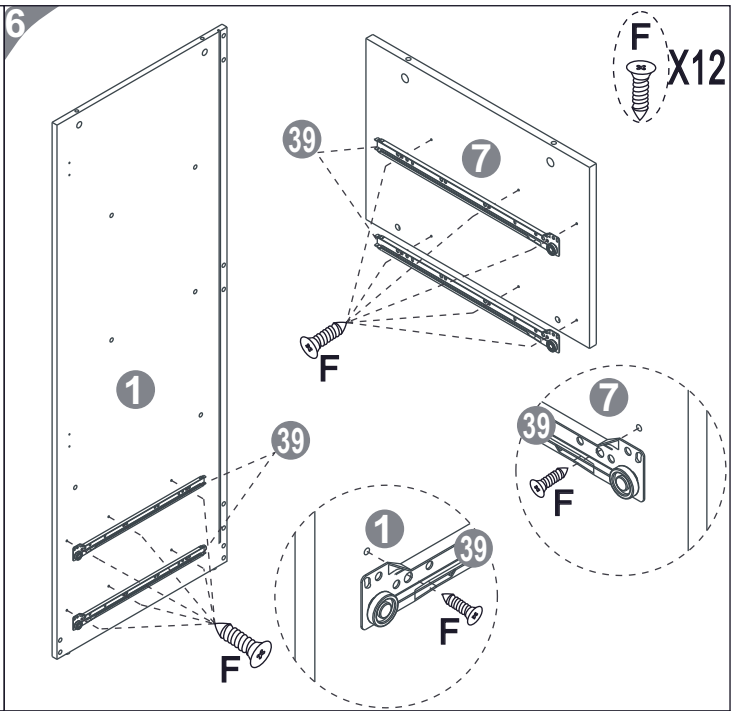

ASSEMBLY INSTRUCTIONS  
ADVENTURE LOFT BUNK

[clmhome.co.za](http://clmhome.co.za)

PART	QTY.	ITEM	
A	16	M6x65mm	
B	4	M6x40mm	
C	8	M6x35mm	
D	4	M6x30mm	
E	82	M6x10mm	
F	67	M3.5x14mm	
G	42	M6x40mm	

PART	QTY.	ITEM	
H	28	M6x25mm	
I	2		
J	5		
K	1	30x16x11mm	
L	4		
M	1	Ø5x54mm	

23

24

25

26

27

28

**MULTI FUNCTIONS COMPUTER TABLE**  
**PE-5095 ASSEMBLY INSTRUCTION**  
 Thanks for purchasing one of our products ,please read carefully the assembly instructions before the installation (Attention: Do not tighten the screws before all screws are in place).