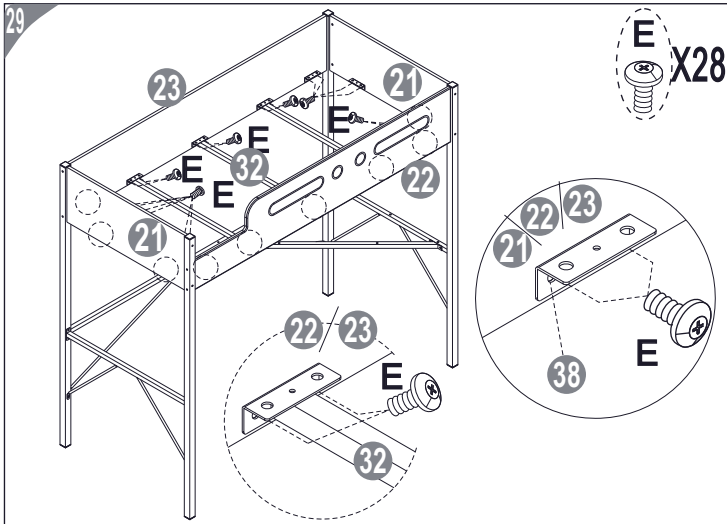

ASSEMBLY INSTRUCTIONS  
ADVENTURE LOFT BUNK

[clmhome.co.za](http://clmhome.co.za)

PART	QTY.	ITEM	
A	16	M6x65mm	
B	4	M6x40mm	
C	8	M6x35mm	
D	4	M6x30mm	
E	82	M6x10mm	
F	67	M3.5x14mm	
G	42	M6x40mm	

PART	QTY.	ITEM	
H	28	M6x25mm	
I	2		
J	5		
K	1	30x16x11mm	
L	4		
M	1	Ø5x54mm	

23

24

25

26

27

28

**MULTI FUNCTIONS COMPUTER TABLE**  
**PE-5095 ASSEMBLY INSTRUCTION**  
 Thanks for purchasing one of our products ,please read carefully the assembly instructions before the installation (Attention: Do not tighten the screws before all screws are in place).