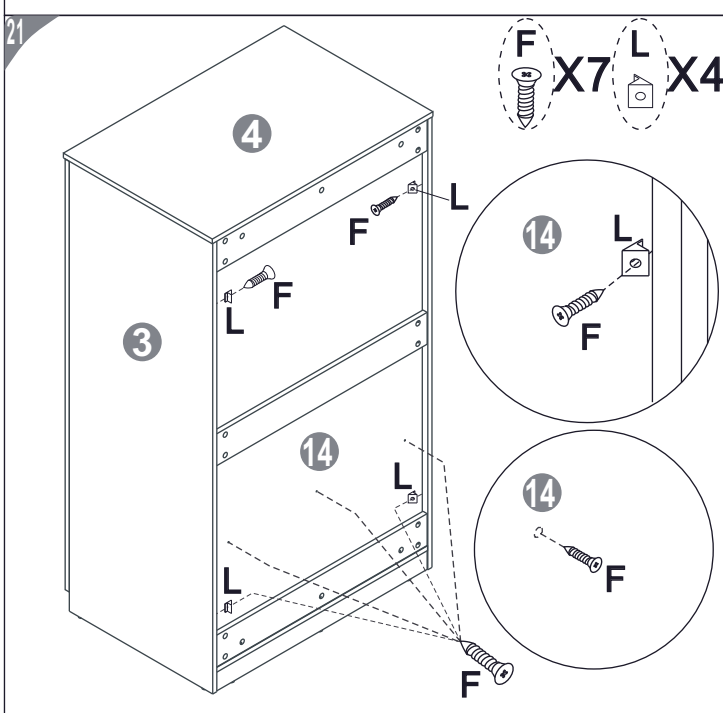

ASSEMBLY INSTRUCTIONS  
ADVENTURE LOFT BUNK

[clmhome.co.za](http://clmhome.co.za)

PART	QTY.	ITEM	
A	16	M6x65mm	
B	4	M6x40mm	
C	8	M6x35mm	
D	4	M6x30mm	
E	82	M6x10mm	
F	67	M3.5x14mm	
G	42	M6x40mm	

PART	QTY.	ITEM	
H	28	M6x25mm	
I	2		
J	5		
K	1	30x16x11mm	
L	4		
M	1	Ø5x54mm	

23

24

25

26

27

28

**MULTI FUNCTIONS COMPUTER TABLE**  
**PE-5095 ASSEMBLY INSTRUCTION**  
 Thanks for purchasing one of our products ,please read carefully the assembly instructions before the installation (Attention: Do not tighten the screws before all screws are in place).