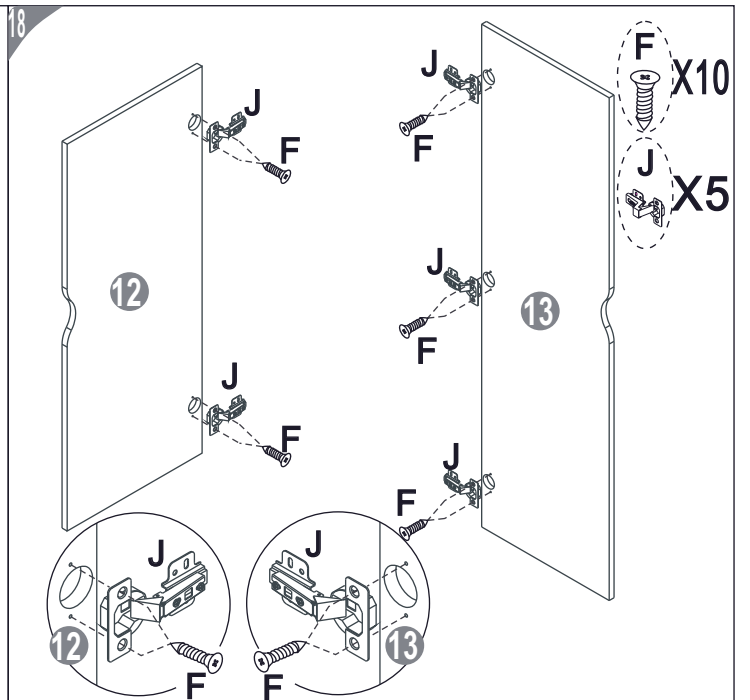

ASSEMBLY INSTRUCTIONS  
ADVENTURE LOFT BUNK

[clmhome.co.za](http://clmhome.co.za)

PART	QTY.	ITEM	
A	16	M6x65mm	
B	4	M6x40mm	
C	8	M6x35mm	
D	4	M6x30mm	
E	82	M6x10mm	
F	67	M3.5x14mm	
G	42	M6x40mm	

PART	QTY.	ITEM	
H	28	M6x25mm	
I	2		
J	5		
K	1	30x16x11mm	
L	4		
M	1	Ø5x54mm	

23

24

25

26

27

28

**MULTI FUNCTIONS COMPUTER TABLE**  
**PE-5095 ASSEMBLY INSTRUCTION**  
 Thanks for purchasing one of our products ,please read carefully the assembly instructions before the installation (Attention: Do not tighten the screws before all screws are in place).