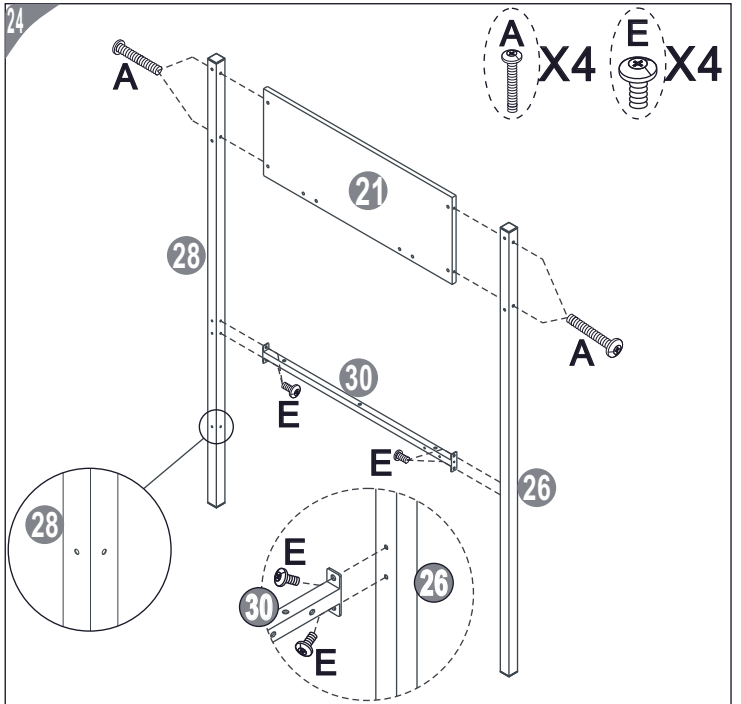

ASSEMBLY INSTRUCTIONS  
ADVENTURE LOFT BUNK

[clmhome.co.za](http://clmhome.co.za)

PART	QTY.	ITEM	
A	16	M6x65mm	
B	4	M6x40mm	
C	8	M6x35mm	
D	4	M6x30mm	
E	82	M6x10mm	
F	67	M3.5x14mm	
G	42	M6x40mm	

PART	QTY.	ITEM	
H	28	M6x25mm	
I	2		
J	5		
K	1	30x16x11mm	
L	4		
M	1	Ø5x54mm	

23

24

25

26

27

28

**MULTI FUNCTIONS COMPUTER TABLE**  
**PE-5095 ASSEMBLY INSTRUCTION**  
 Thanks for purchasing one of our products ,please read carefully the assembly instructions before the installation (Attention: Do not tighten the screws before all screws are in place).