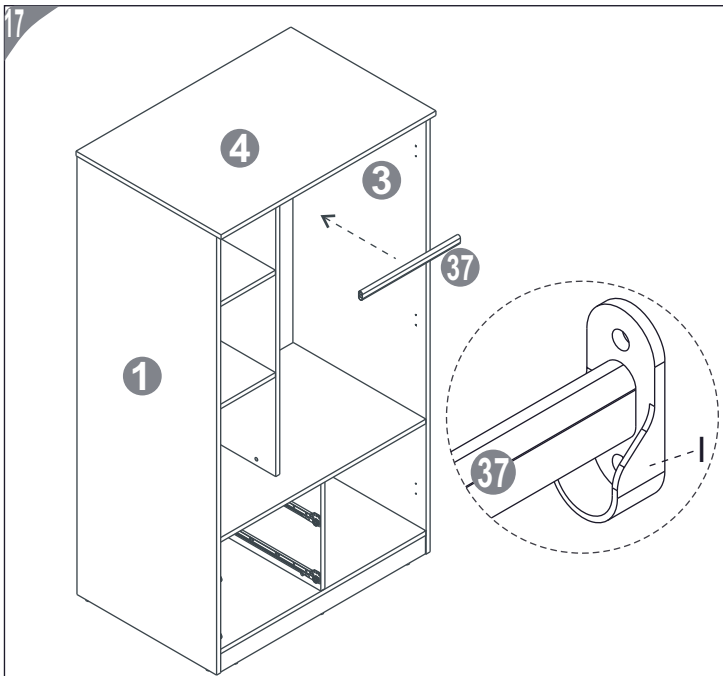

ASSEMBLY INSTRUCTIONS  
ADVENTURE LOFT BUNK

[clmhome.co.za](http://clmhome.co.za)

PART	QTY.	ITEM	
A	16	M6x65mm	
B	4	M6x40mm	
C	8	M6x35mm	
D	4	M6x30mm	
E	82	M6x10mm	
F	67	M3.5x14mm	
G	42	M6x40mm	

PART	QTY.	ITEM	
H	28	M6x25mm	
I	2		
J	5		
K	1	30x16x11mm	
L	4		
M	1	Ø5x54mm	

23

24

25

26

27

28

**MULTI FUNCTIONS COMPUTER TABLE**  
**PE-5095 ASSEMBLY INSTRUCTION**  
 Thanks for purchasing one of our products ,please read carefully the assembly instructions before the installation (Attention: Do not tighten the screws before all screws are in place).