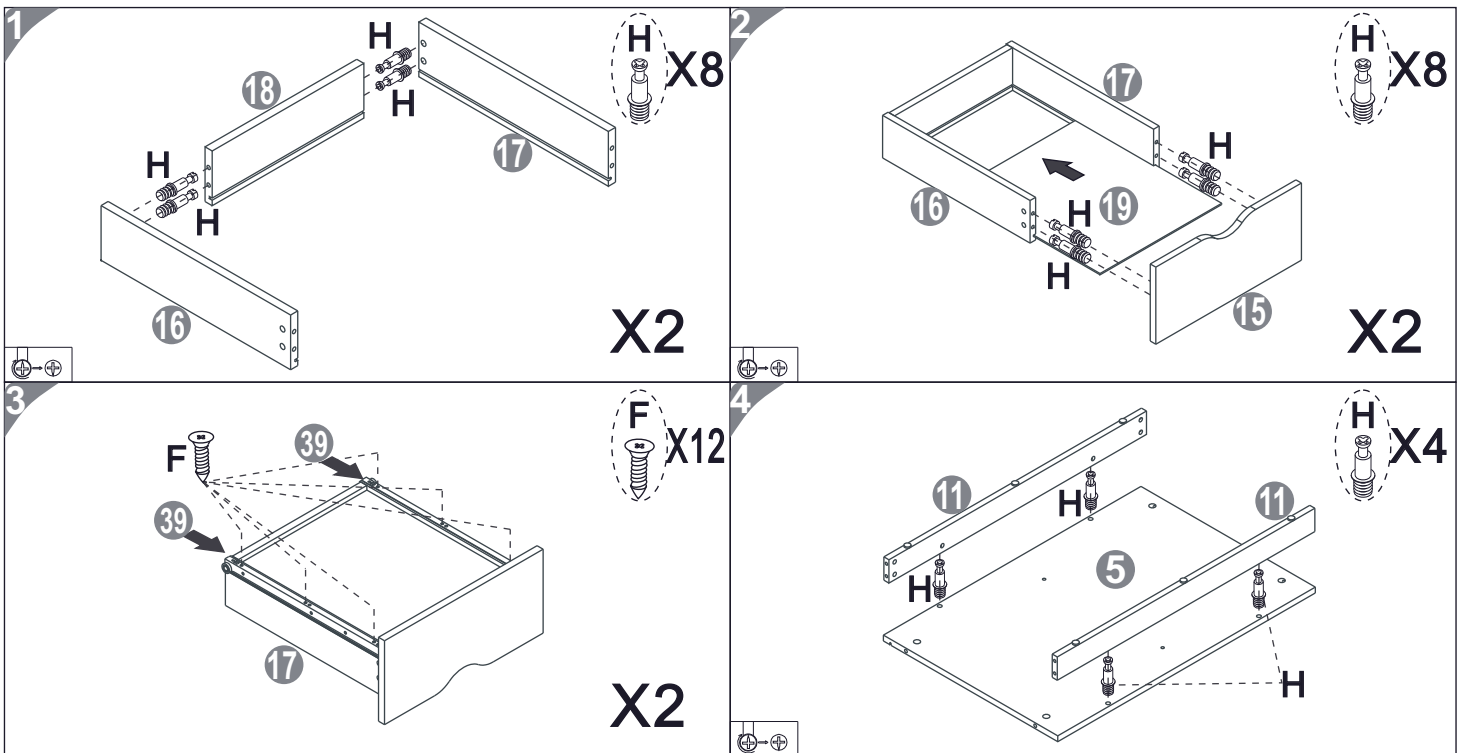

ASSEMBLY INSTRUCTIONS  
ADVENTURE LOFT BUNK

[clmhome.co.za](http://clmhome.co.za)

PART	QTY.	ITEM	
A	16	M6x65mm	
B	4	M6x40mm	
C	8	M6x35mm	
D	4	M6x30mm	
E	82	M6x10mm	
F	67	M3.5x14mm	
G	42	M6x40mm	

PART	QTY.	ITEM	
H	28	M6x25mm	
I	2		
J	5		
K	1	30x16x11mm	
L	4		
M	1	Ø5x54mm	

23

24

25

26

27

28

**MULTI FUNCTIONS COMPUTER TABLE**  
**PE-5095 ASSEMBLY INSTRUCTION**  
 Thanks for purchasing one of our products ,please read carefully the assembly instructions before the installation (Attention: Do not tighten the screws before all screws are in place).