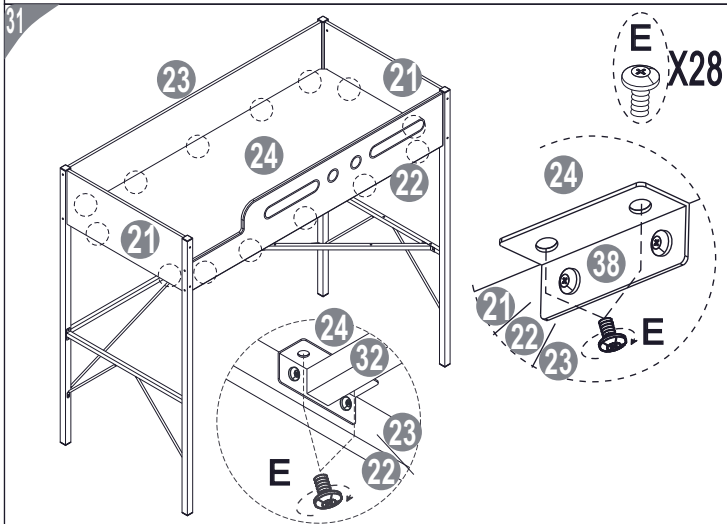

ASSEMBLY INSTRUCTIONS  
ADVENTURE LOFT BUNK

[clmhome.co.za](http://clmhome.co.za)

PART	QTY.	ITEM	
A	16	M6x65mm	
B	4	M6x40mm	
C	8	M6x35mm	
D	4	M6x30mm	
E	82	M6x10mm	
F	67	M3.5x14mm	
G	42	M6x40mm	

PART	QTY.	ITEM	
H	28	M6x25mm	
I	2		
J	5		
K	1	30x16x11mm	
L	4		
M	1	Ø5x54mm	

23

24

25

26

27

28

**MULTI FUNCTIONS COMPUTER TABLE**  
**PE-5095 ASSEMBLY INSTRUCTION**  
 Thanks for purchasing one of our products ,please read carefully the assembly instructions before the installation (Attention: Do not tighten the screws before all screws are in place).