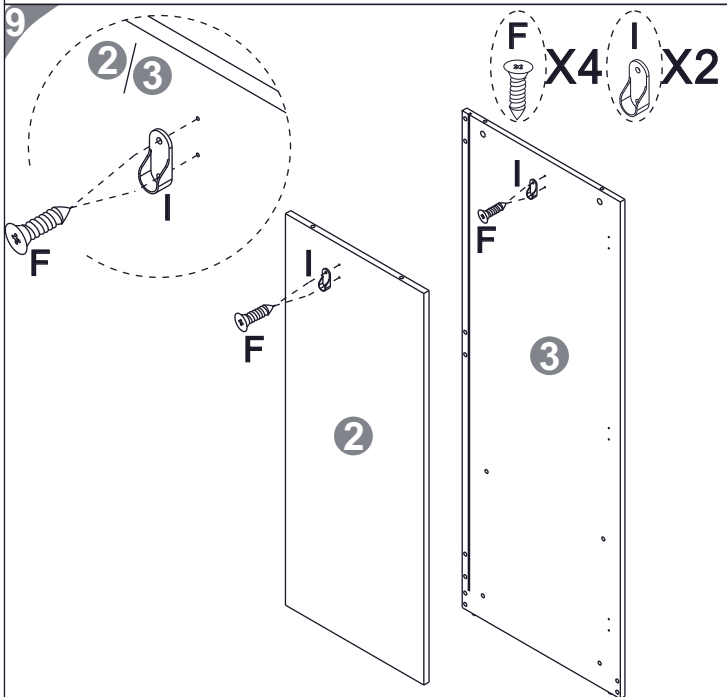

ASSEMBLY INSTRUCTIONS  
ADVENTURE LOFT BUNK

[clmhome.co.za](http://clmhome.co.za)

PART	QTY.	ITEM	
A	16	M6x65mm	
B	4	M6x40mm	
C	8	M6x35mm	
D	4	M6x30mm	
E	82	M6x10mm	
F	67	M3.5x14mm	
G	42	M6x40mm	

PART	QTY.	ITEM	
H	28	M6x25mm	
I	2		
J	5		
K	1	30x16x11mm	
L	4		
M	1	Ø5x54mm	

23

24

25

26

27

28

**MULTI FUNCTIONS COMPUTER TABLE**  
**PE-5095 ASSEMBLY INSTRUCTION**  
 Thanks for purchasing one of our products ,please read carefully the assembly instructions before the installation (Attention: Do not tighten the screws before all screws are in place).