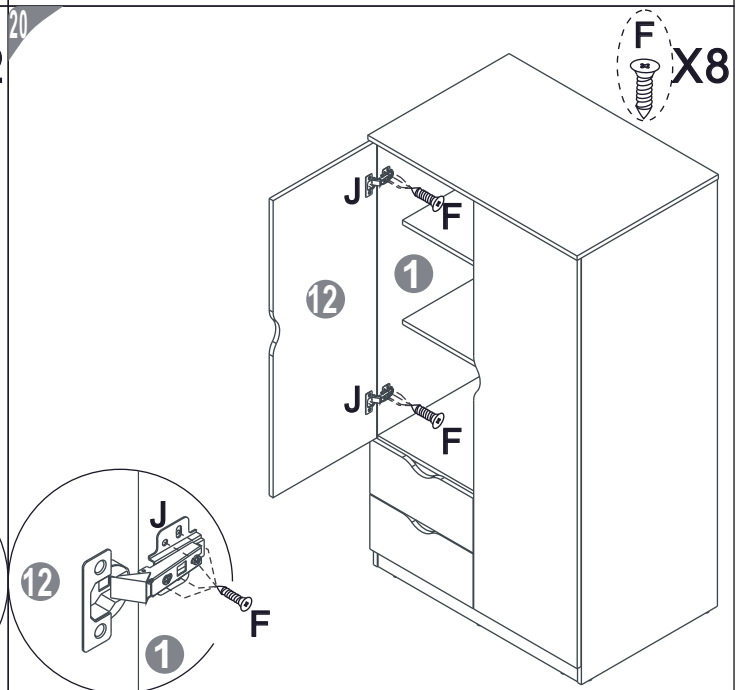

ASSEMBLY INSTRUCTIONS  
ADVENTURE LOFT BUNK

[clmhome.co.za](http://clmhome.co.za)

PART	QTY.	ITEM	
A	16	M6x65mm	
B	4	M6x40mm	
C	8	M6x35mm	
D	4	M6x30mm	
E	82	M6x10mm	
F	67	M3.5x14mm	
G	42	M6x40mm	

PART	QTY.	ITEM	
H	28	M6x25mm	
I	2		
J	5		
K	1	30x16x11mm	
L	4		
M	1	Ø5x54mm	

23

24

25

26

27

28

**MULTI FUNCTIONS COMPUTER TABLE**  
**PE-5095 ASSEMBLY INSTRUCTION**  
 Thanks for purchasing one of our products ,please read carefully the assembly instructions before the installation (Attention: Do not tighten the screws before all screws are in place).