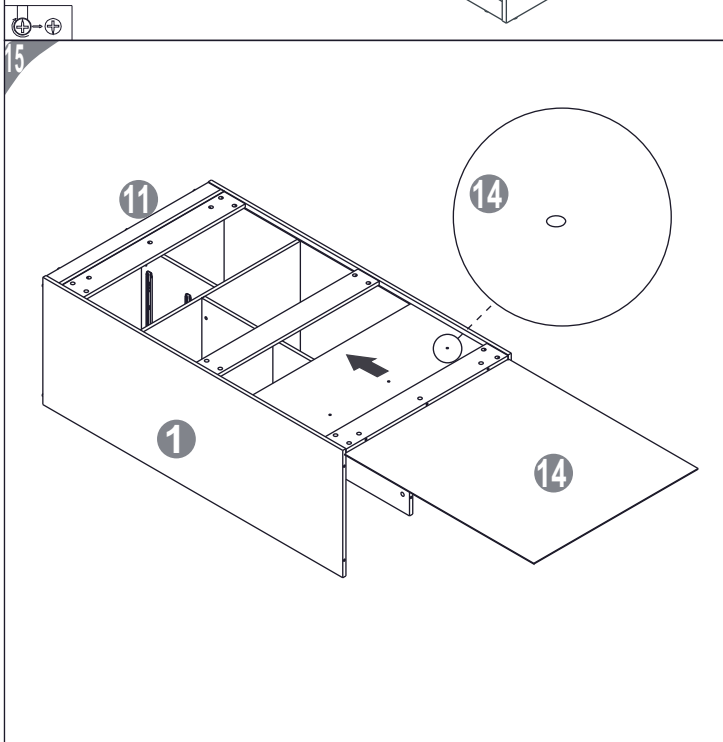

ASSEMBLY INSTRUCTIONS  
ADVENTURE LOFT BUNK

[clmhome.co.za](http://clmhome.co.za)

PART	QTY.	ITEM	
A	16	M6x65mm	
B	4	M6x40mm	
C	8	M6x35mm	
D	4	M6x30mm	
E	82	M6x10mm	
F	67	M3.5x14mm	
G	42	M6x40mm	

PART	QTY.	ITEM	
H	28	M6x25mm	
I	2		
J	5		
K	1	30x16x11mm	
L	4		
M	1	Ø5x54mm	

23

24

25

26

27

28

**MULTI FUNCTIONS COMPUTER TABLE**  
**PE-5095 ASSEMBLY INSTRUCTION**  
 Thanks for purchasing one of our products ,please read carefully the assembly instructions before the installation (Attention: Do not tighten the screws before all screws are in place).