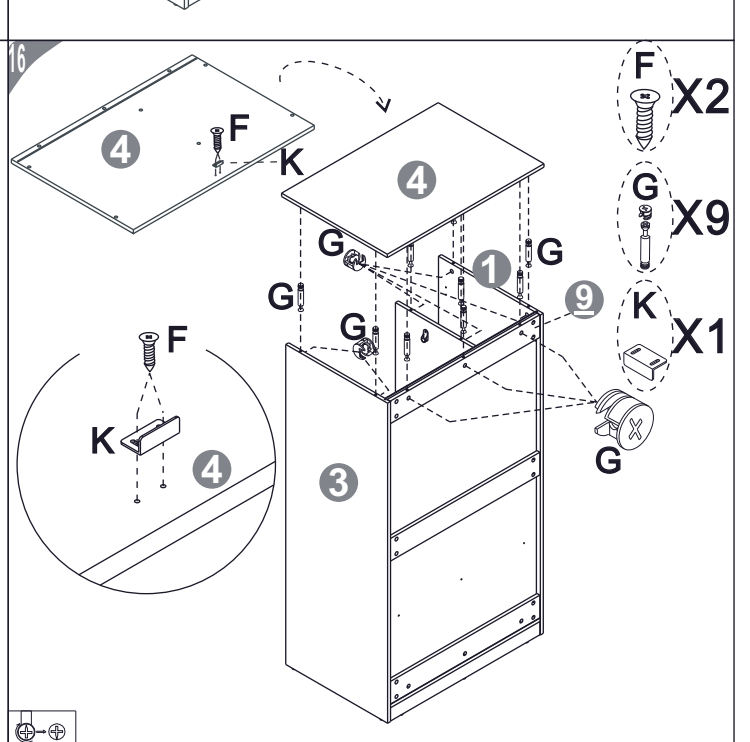

ASSEMBLY INSTRUCTIONS  
ADVENTURE LOFT BUNK

[clmhome.co.za](http://clmhome.co.za)

PART	QTY.	ITEM	
A	16	M6x65mm	
B	4	M6x40mm	
C	8	M6x35mm	
D	4	M6x30mm	
E	82	M6x10mm	
F	67	M3.5x14mm	
G	42	M6x40mm	

PART	QTY.	ITEM	
H	28	M6x25mm	
I	2		
J	5		
K	1	30x16x11mm	
L	4		
M	1	Ø5x54mm	

23

24

25

26

27

28

**MULTI FUNCTIONS COMPUTER TABLE**  
**PE-5095 ASSEMBLY INSTRUCTION**  
 Thanks for purchasing one of our products ,please read carefully the assembly instructions before the installation (Attention: Do not tighten the screws before all screws are in place).