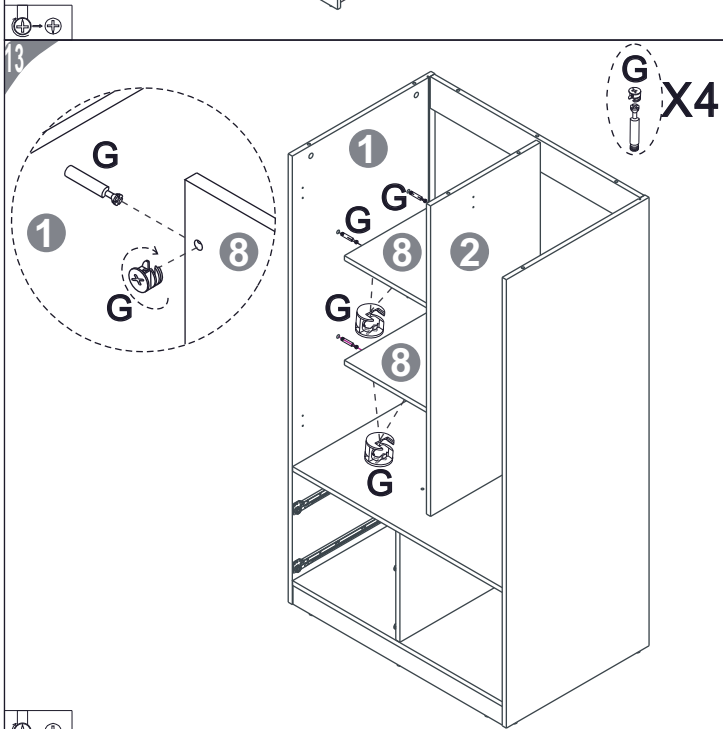

ASSEMBLY INSTRUCTIONS  
ADVENTURE LOFT BUNK

[clmhome.co.za](http://clmhome.co.za)

PART	QTY.	ITEM	
A	16	M6x65mm	
B	4	M6x40mm	
C	8	M6x35mm	
D	4	M6x30mm	
E	82	M6x10mm	
F	67	M3.5x14mm	
G	42	M6x40mm	

PART	QTY.	ITEM	
H	28	M6x25mm	
I	2		
J	5		
K	1	30x16x11mm	
L	4		
M	1	Ø5x54mm	

23

24

25

26

27

28

**MULTI FUNCTIONS COMPUTER TABLE**  
**PE-5095 ASSEMBLY INSTRUCTION**  
 Thanks for purchasing one of our products ,please read carefully the assembly instructions before the installation (Attention: Do not tighten the screws before all screws are in place).