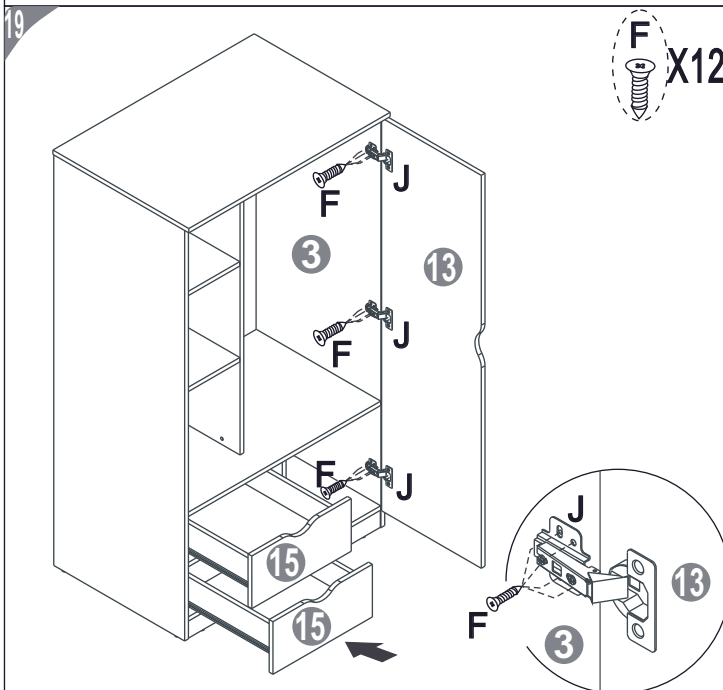

ASSEMBLY INSTRUCTIONS  
ADVENTURE LOFT BUNK

[clmhome.co.za](http://clmhome.co.za)

PART	QTY.	ITEM	
A	16	M6x65mm	
B	4	M6x40mm	
C	8	M6x35mm	
D	4	M6x30mm	
E	82	M6x10mm	
F	67	M3.5x14mm	
G	42	M6x40mm	

PART	QTY.	ITEM	
H	28	M6x25mm	
I	2		
J	5		
K	1	30x16x11mm	
L	4		
M	1	Ø5x54mm	

23

24

25

26

27

28

**MULTI FUNCTIONS COMPUTER TABLE**  
**PE-5095 ASSEMBLY INSTRUCTION**  
 Thanks for purchasing one of our products ,please read carefully the assembly instructions before the installation (Attention: Do not tighten the screws before all screws are in place).