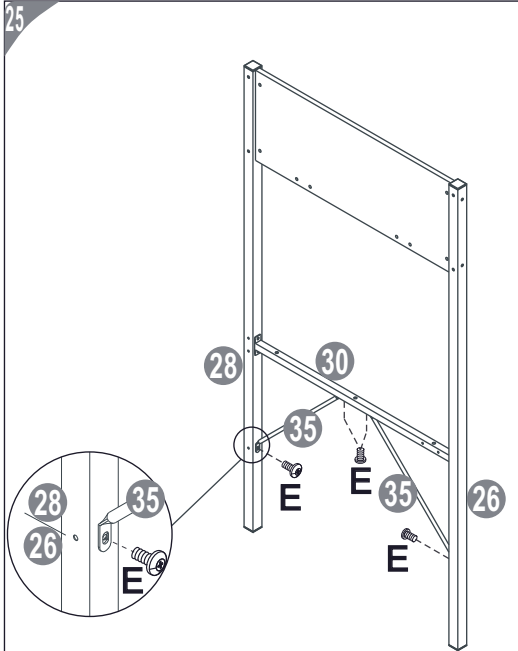

ASSEMBLY INSTRUCTIONS  
ADVENTURE LOFT BUNK

[clmhome.co.za](http://clmhome.co.za)

PART	QTY.	ITEM	
A	16	M6x65mm	
B	4	M6x40mm	
C	8	M6x35mm	
D	4	M6x30mm	
E	82	M6x10mm	
F	67	M3.5x14mm	
G	42	M6x40mm	

PART	QTY.	ITEM	
H	28	M6x25mm	
I	2		
J	5		
K	1	30x16x11mm	
L	4		
M	1	Ø5x54mm	

23

24

25

26

27

28

**MULTI FUNCTIONS COMPUTER TABLE**  
**PE-5095 ASSEMBLY INSTRUCTION**  
 Thanks for purchasing one of our products ,please read carefully the assembly instructions before the installation (Attention: Do not tighten the screws before all screws are in place).