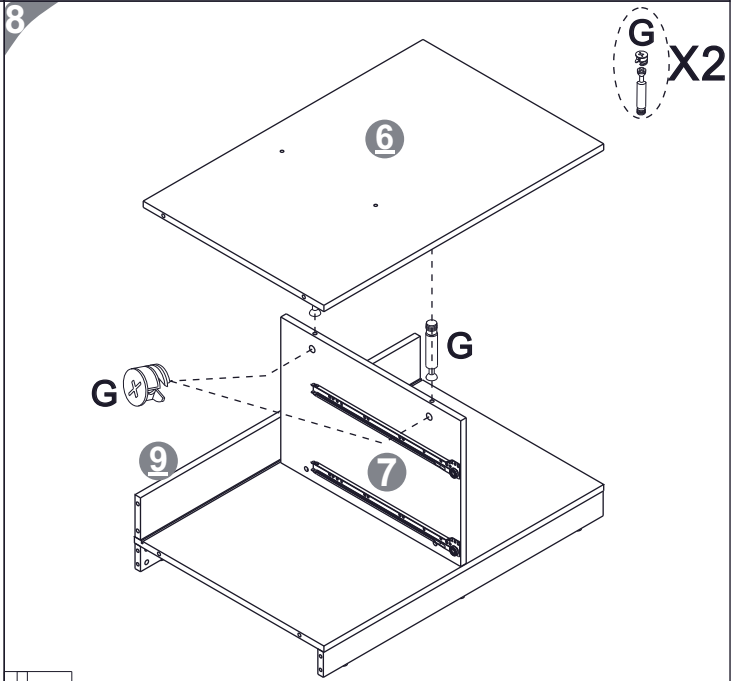

ASSEMBLY INSTRUCTIONS  
ADVENTURE LOFT BUNK

[clmhome.co.za](http://clmhome.co.za)

PART	QTY.	ITEM	
A	16	M6x65mm	
B	4	M6x40mm	
C	8	M6x35mm	
D	4	M6x30mm	
E	82	M6x10mm	
F	67	M3.5x14mm	
G	42	M6x40mm	

PART	QTY.	ITEM	
H	28	M6x25mm	
I	2		
J	5		
K	1	30x16x11mm	
L	4		
M	1	Ø5x54mm	

23

24

25

26

27

28

**MULTI FUNCTIONS COMPUTER TABLE**  
**PE-5095 ASSEMBLY INSTRUCTION**  
 Thanks for purchasing one of our products ,please read carefully the assembly instructions before the installation (Attention: Do not tighten the screws before all screws are in place).