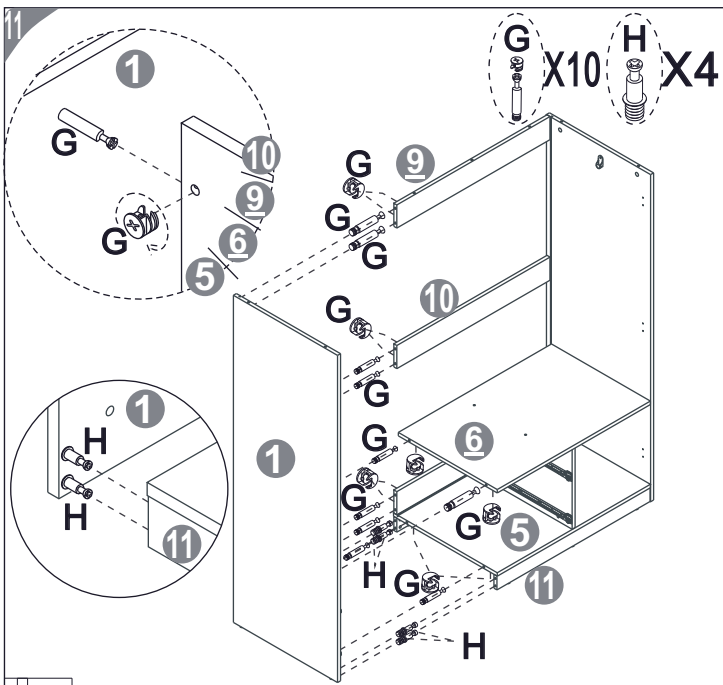

ASSEMBLY INSTRUCTIONS  
ADVENTURE LOFT BUNK

[clmhome.co.za](http://clmhome.co.za)

PART	QTY.	ITEM	
A	16	M6x65mm	
B	4	M6x40mm	
C	8	M6x35mm	
D	4	M6x30mm	
E	82	M6x10mm	
F	67	M3.5x14mm	
G	42	M6x40mm	

PART	QTY.	ITEM	
H	28	M6x25mm	
I	2		
J	5		
K	1	30x16x11mm	
L	4		
M	1	Ø5x54mm	

23

24

25

26

27

28

**MULTI FUNCTIONS COMPUTER TABLE**  
**PE-5095 ASSEMBLY INSTRUCTION**  
 Thanks for purchasing one of our products ,please read carefully the assembly instructions before the installation (Attention: Do not tighten the screws before all screws are in place).