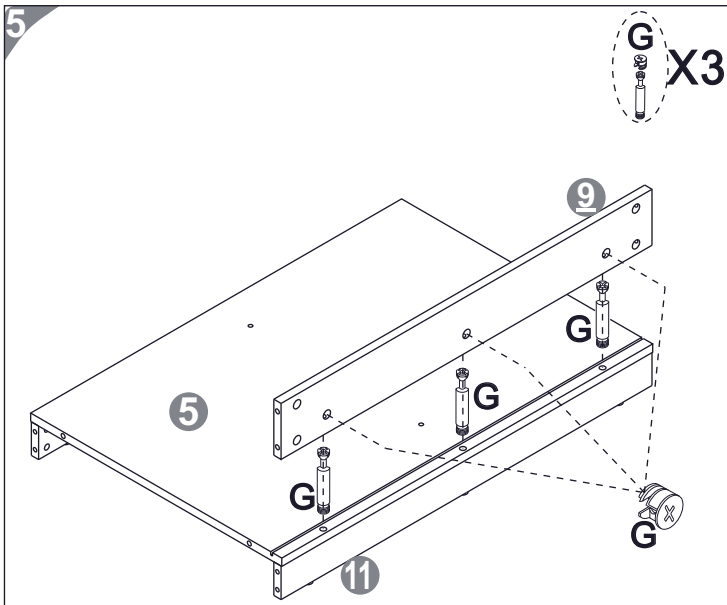

ASSEMBLY INSTRUCTIONS  
ADVENTURE LOFT BUNK

[clmhome.co.za](http://clmhome.co.za)

PART	QTY.	ITEM	
A	16	M6x65mm	
B	4	M6x40mm	
C	8	M6x35mm	
D	4	M6x30mm	
E	82	M6x10mm	
F	67	M3.5x14mm	
G	42	M6x40mm	

PART	QTY.	ITEM	
H	28	M6x25mm	
I	2		
J	5		
K	1	30x16x11mm	
L	4		
M	1	Ø5x54mm	

23

24

25

26

27

28

**MULTI FUNCTIONS COMPUTER TABLE**  
**PE-5095 ASSEMBLY INSTRUCTION**  
 Thanks for purchasing one of our products ,please read carefully the assembly instructions before the installation (Attention: Do not tighten the screws before all screws are in place).