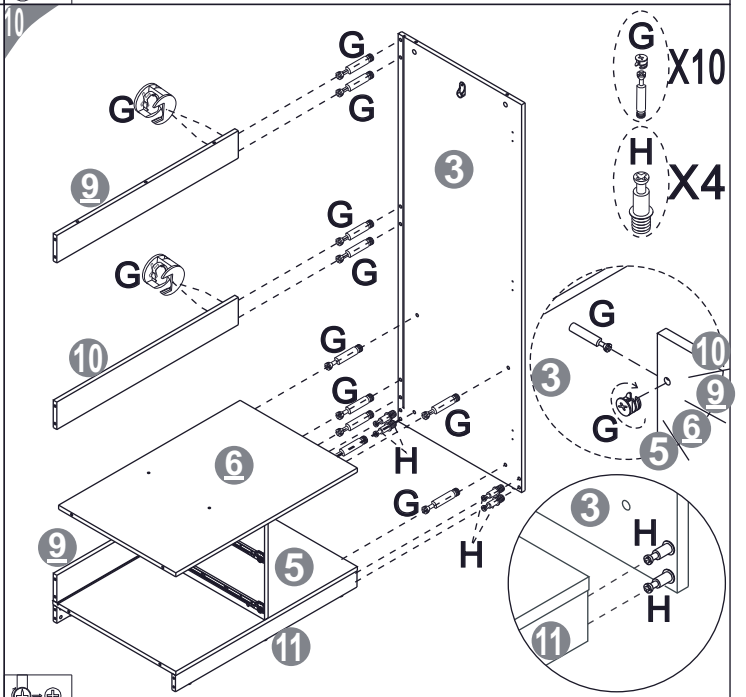

ASSEMBLY INSTRUCTIONS  
ADVENTURE LOFT BUNK

[clmhome.co.za](http://clmhome.co.za)

PART	QTY.	ITEM	
A	16	M6x65mm	
B	4	M6x40mm	
C	8	M6x35mm	
D	4	M6x30mm	
E	82	M6x10mm	
F	67	M3.5x14mm	
G	42	M6x40mm	

PART	QTY.	ITEM	
H	28	M6x25mm	
I	2		
J	5		
K	1	30x16x11mm	
L	4		
M	1	Ø5x54mm	

23

24

25

26

27

28

**MULTI FUNCTIONS COMPUTER TABLE**  
**PE-5095 ASSEMBLY INSTRUCTION**  
 Thanks for purchasing one of our products ,please read carefully the assembly instructions before the installation (Attention: Do not tighten the screws before all screws are in place).