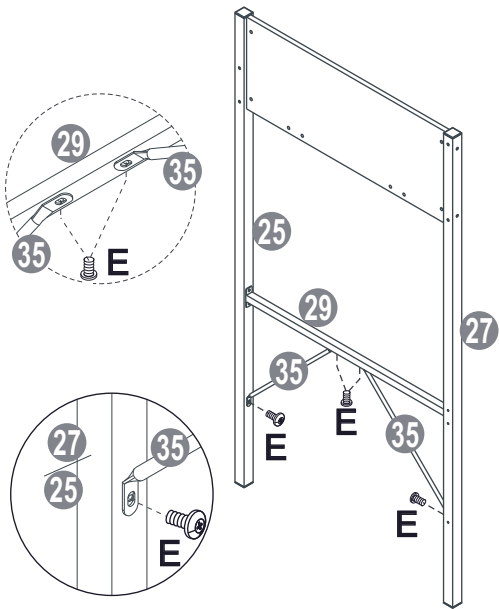

ASSEMBLY INSTRUCTIONS  
ADVENTURE LOFT BUNK

[clmhome.co.za](http://clmhome.co.za)

PART	QTY.	ITEM	
A	16	M6x65mm	
B	4	M6x40mm	
C	8	M6x35mm	
D	4	M6x30mm	
E	82	M6x10mm	
F	67	M3.5x14mm	
G	42	M6x40mm	

PART	QTY.	ITEM	
H	28	M6x25mm	
I	2		
J	5		
K	1	30x16x11mm	
L	4		
M	1	Ø5x54mm	

23

24

25

26

27

28

**MULTI FUNCTIONS COMPUTER TABLE**  
**PE-5095 ASSEMBLY INSTRUCTION**  
 Thanks for purchasing one of our products ,please read carefully the assembly instructions before the installation (Attention: Do not tighten the screws before all screws are in place).