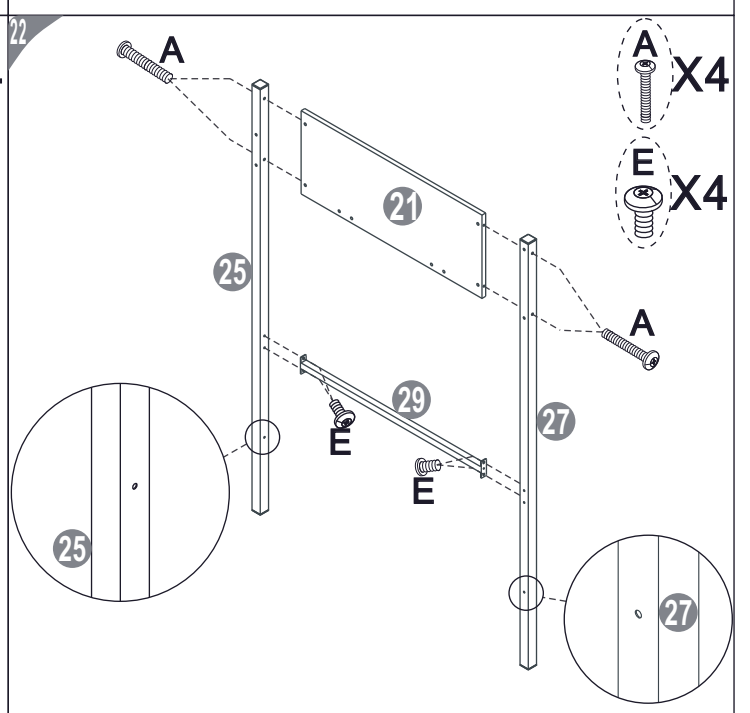

ASSEMBLY INSTRUCTIONS  
ADVENTURE LOFT BUNK

[clmhome.co.za](http://clmhome.co.za)

PART	QTY.	ITEM	
A	16	M6x65mm	
B	4	M6x40mm	
C	8	M6x35mm	
D	4	M6x30mm	
E	82	M6x10mm	
F	67	M3.5x14mm	
G	42	M6x40mm	

PART	QTY.	ITEM	
H	28	M6x25mm	
I	2		
J	5		
K	1	30x16x11mm	
L	4		
M	1	Ø5x54mm	

23

24

25

26

27

28

**MULTI FUNCTIONS COMPUTER TABLE**  
**PE-5095 ASSEMBLY INSTRUCTION**  
 Thanks for purchasing one of our products ,please read carefully the assembly instructions before the installation (Attention: Do not tighten the screws before all screws are in place).