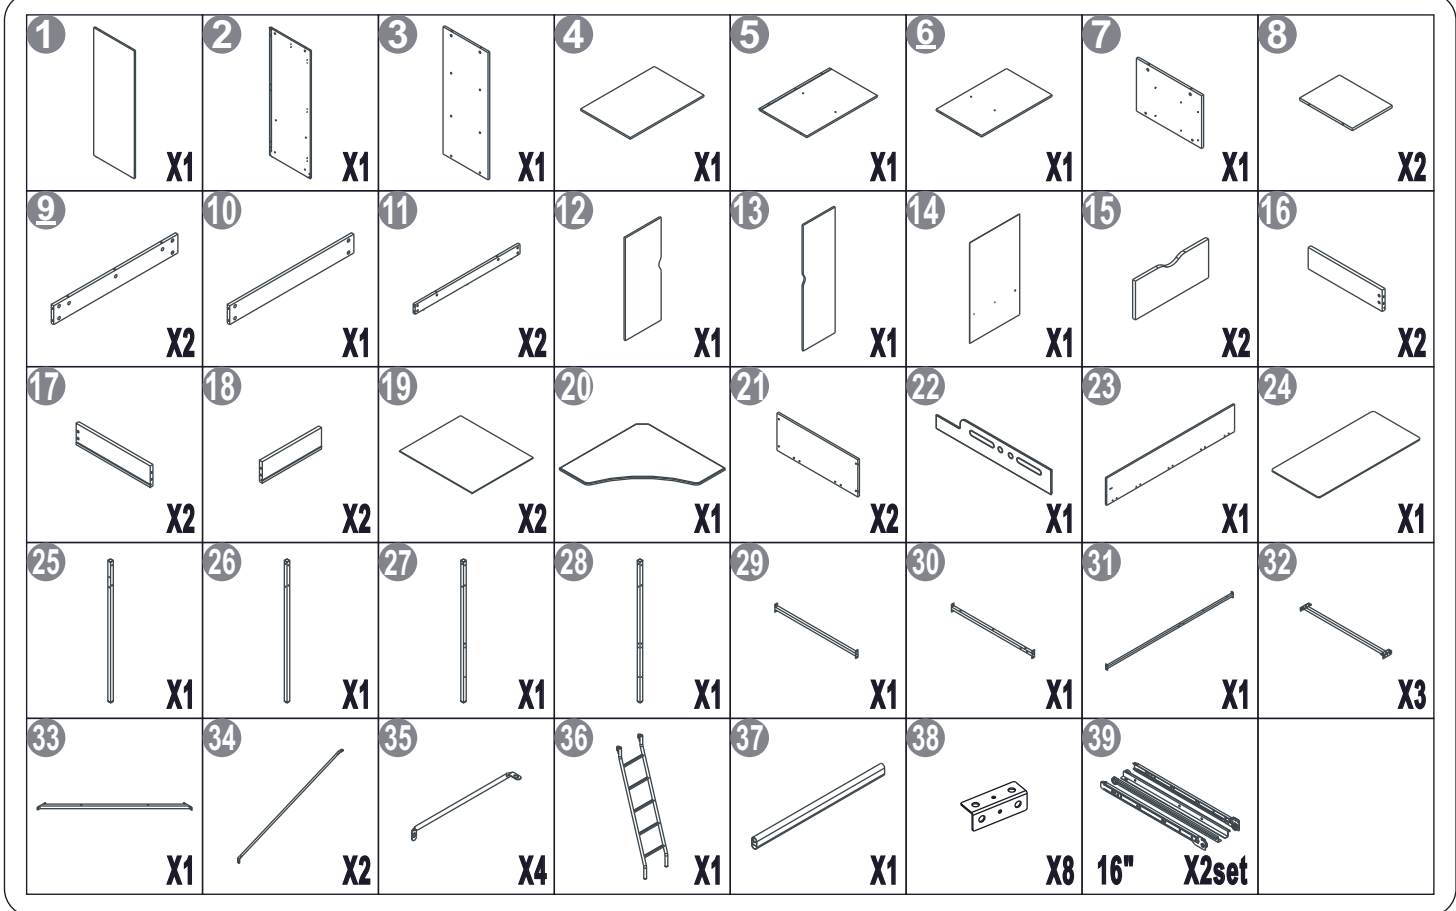

ASSEMBLY INSTRUCTIONS  
ADVENTURE LOFT BUNK

[clmhome.co.za](http://clmhome.co.za)

PART	QTY.	ITEM	
A	16	M6x65mm	
B	4	M6x40mm	
C	8	M6x35mm	
D	4	M6x30mm	
E	82	M6x10mm	
F	67	M3.5x14mm	
G	42	M6x40mm	

PART	QTY.	ITEM	
H	28	M6x25mm	
I	2		
J	5		
K	1	30x16x11mm	
L	4		
M	1	Ø5x54mm	

23

24

25

26

27

28

**MULTI FUNCTIONS COMPUTER TABLE**  
**PE-5095 ASSEMBLY INSTRUCTION**  
 Thanks for purchasing one of our products ,please read carefully the assembly instructions before the installation (Attention: Do not tighten the screws before all screws are in place).