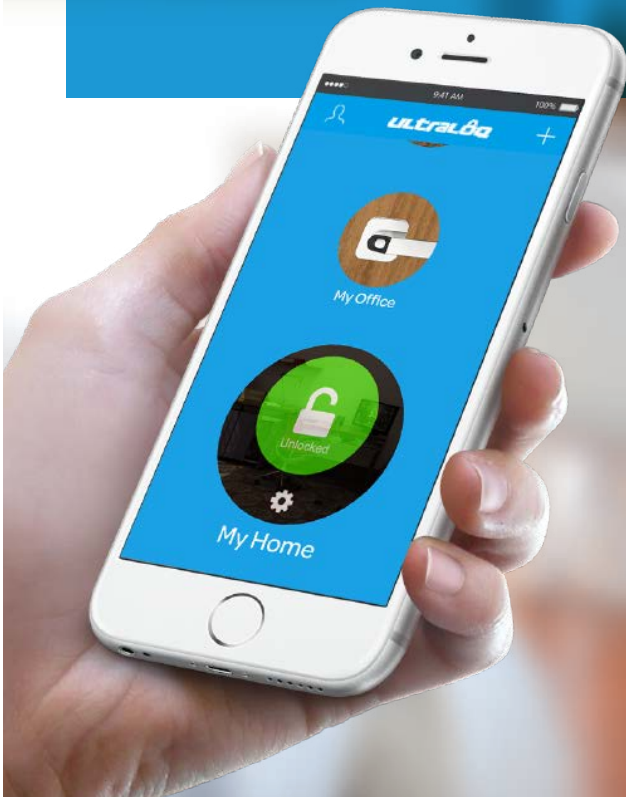

ultra8**Q**

UL1

BLUETOOTH ENABLED,
FINGERPRINT AND KEY FOB
SMART LOCK

Simplify Your Safety

What is Ultraloq UL1?

Ultraloq UL1 is a smart lever lock designed to be "Real Keyless" for maximum flexibility and convenience. User can use fingerprint, key fob or smartphone to unlock the door. With Ultraloq Bridge, you can share Ekey to grant temporary access to guests wherever you are. In addition, Ultraloq app keeps a log of who's entered the door and when for your monitoring.

How Does Ultraloq Work For You?

Home

Ideal for vacation home, front door, home to garage door, home office, storage room, wine cellar, gun room etc where privacy and security matter.

For Everyone

Works for everyone in your family. With or without smartphone. Fingerprint and key fob are perfect for children and elderly who might not have a smartphone.

Airbnb Host

With Ultraloq UL1 and Bridge, you can share a temporary access to your guest for a specific time period without physically being there. Ultraloq UL1 works perfectly for hosts of both entire home and private rooms.

Business

The right of access into each room can be controlled and monitored. No more replacing locks or exchanging keys when employees quit. Just take few seconds to delete those users in Ultraloq app.