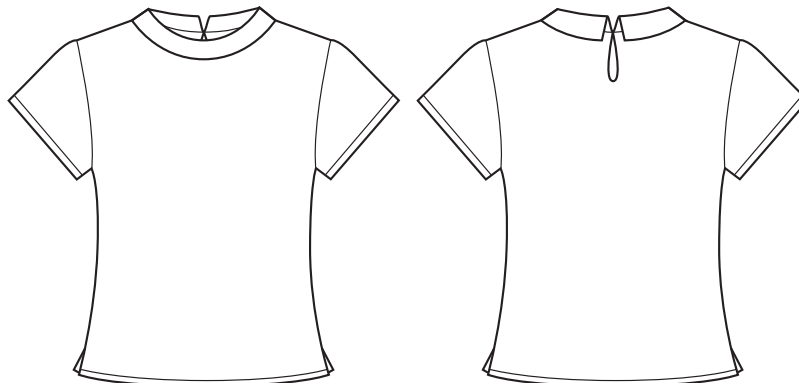

SPEC DRAWING

ALL MEASUREMENTS ARE APPROXIMATE AND ARE FOR REFERENCE ONLY. COLOURS ARE REPRODUCED AS CLOSELY AS PRINTING ALLOWS.