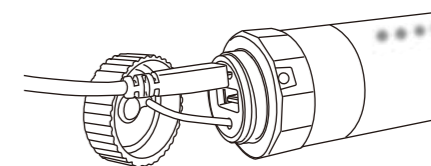

How to charge the Power Bank

Use the Micro USB Port

※ Do not charge a device while charging the Power Bank.
※ Always charge the Power Bank with the USB cable provided.
※ The Power Bank Charging LED lights flash when the Power Bank is being charged.
※ The Power Bank Charging LED lights remain on when the battery is fully charged.