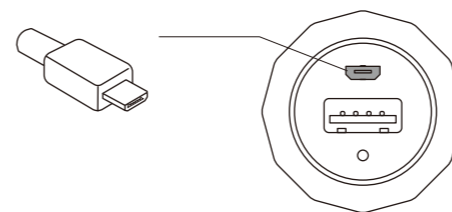

How to charge the Power Bank

Use the Micro USB Port

※ Do not charge a device while charging the Power Bank.
※ Always charge the Power Bank with the USB cable provided.
※ The Power Bank Charging LED lights flash when the Power Bank is being charged.
※ The Power Bank Charging LED lights remain on when the battery is fully charged.