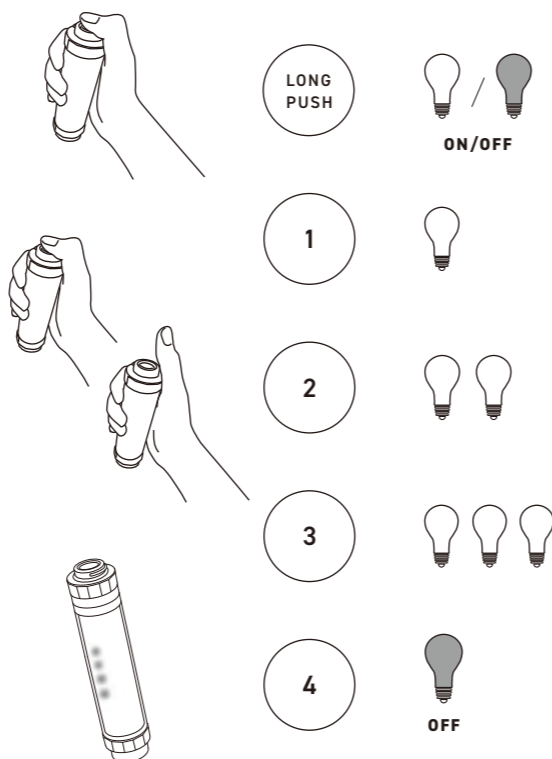

How to use the LED Light

※ While charging the Power Bank via USB, the LED Light can be set only to the 1-push brightness setting or switched off.
※ After turning off the LED light (4 pushes) the 4 Power Bank charging LED lights remains on.