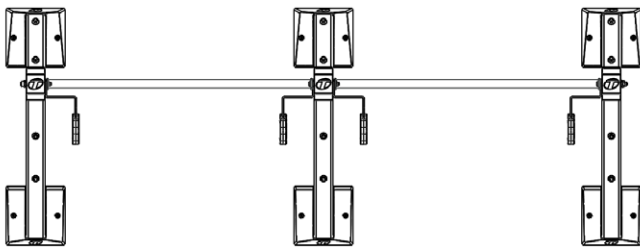

(2) XCREATE-4BSM5 modules stores 10 barbells

(2) XCREATE-5U uprights

Urethane boots that cover base feet

Includes numbered labels to mark barbell locations.

UPRIGHT COLOR OPTIONS

PLATINUM

SATIN BLACK

Model number	XCW-2M-10BR
Footprint (L x W x H)	99.4" x 37.0" x 63.8 (252 cm x 94 cm x 152 cm)
Weight	392 lb (178 kg)
Warranty	10 year frame and welds/1 year parts/90 days misc.

TOP VIEW

NOTE:

- Not all barbells will fit. Maximum barbell length must be 45 in (114 cm) or shorter to fit side by side on the rack.