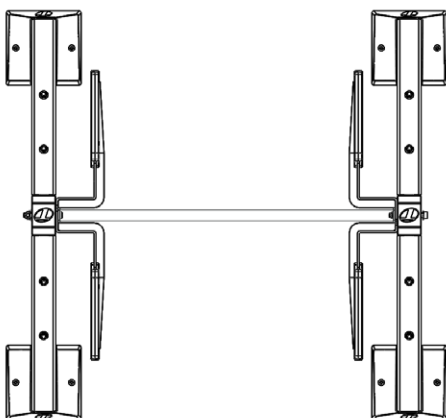

XCREATE-42SBSM20 module stores 10 barbells (2 per rack location)

(2) XCREATE-5U uprights

Urethane boots that cover base feet

Includes numbered labels to mark barbell locations.

UPRIGHT COLOR OPTIONS

PLATINUM

SATIN BLACK

Model number	XC2SC-20BR
Footprint (L x W x H)	54.2" x 50.4" x 63.8 (315 cm x 128 cm x 152 cm)
Weight	390 lb (177 kg)
Warranty	10 year frame and welds/1 year parts/90 days misc.

TOP VIEW

NOTE: