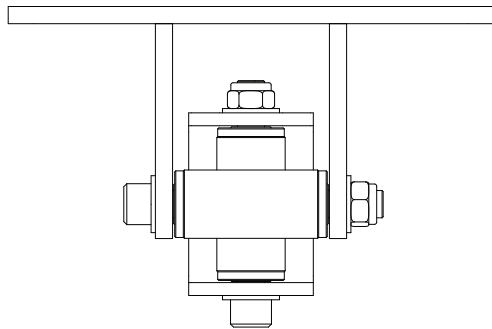

Rotates and swivels in 3-dimensional space to improve exercise quality and extend life of hooks and heavy bags. Attaches to X-Create Bridge System and X-Rack Monkey Bar and Rectangular Crosses.

Model number	XCREATE-3DSM
Dimensions	5.9" x 8.9" x 10.9" (14.9 cm x 22.6 cm x 27.8 cm)
Weight	8.6 lb (3.9 kg)
Compatibility	X-Create and X-Rack rectangular and monkey bar crosses
Hanging height of heavy bag	90.1" (229 cm)
Warranty	10 year frame and welds/1 year parts/90 days misc.

## TOP VIEW