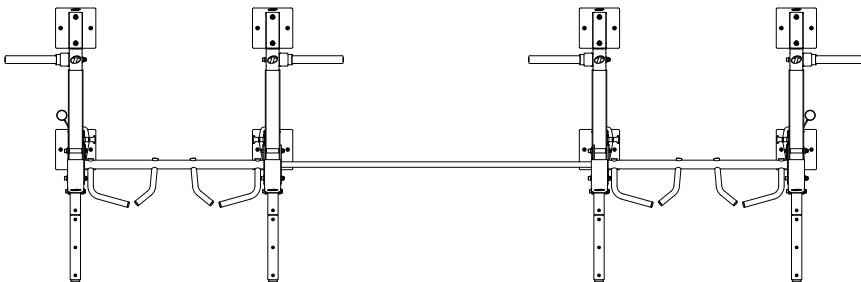

#### UPRIGHT COLOR OPTIONS

PLATINUM

SATIN BLACK

Model number	XCFW-2M-14-X1
Footprint	36.7" x 173.8" (93 cm x 442 cm)
Height	Frame 95.8" (243 cm)
Minimum Required Live Area	9.1' x 18.4' (2.8 m x 5.6 m)
Warranty	10 year frame and welds/1 year parts/90 days misc.

#### TOP VIEW

#### INCLUDED ATTACHMENTS/OPTIONS

- VERTICAL WEIGHT STORAGE (2)
- MULTI-GRIP CROSS (2)
- X-RACK DOUBLE PLAY (2)
- 6 FT (1.8 M) X-RACK MONKEY BAR CROSS

**NOTE:** X-Create systems are required to be bolted to a concrete sub-floor.