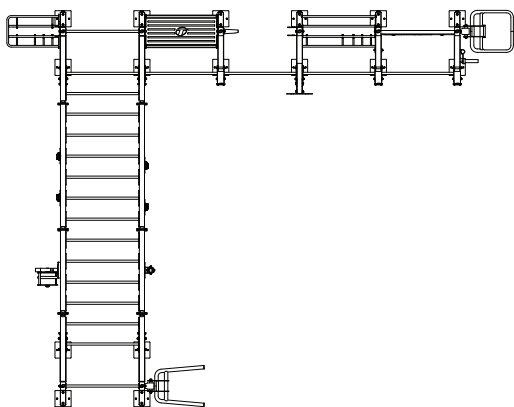

UPRIGHT COLOR OPTIONS

PLATINUM

SATIN BLACK

Model number	XCFB-6M-19
Outside Bridge Footprint	234.5" x 226.3" (595 cm x 575 cm)
Inside Bridge Footprint	54.3" x 152.3" (138 cm x 387 cm)
Height	Frame 101.8" (259 cm); Endless Rope Drum 107.2" (272 cm); Ball Target 125.5" (319 mm)
Minimum Required Live Area	26.3" x 19.4" (8.0 m x 5.9 m)
Warranty	10 year frame and welds/1 year parts/90 days misc.

TOP VIEW

INCLUDED MODULES

- STALL BARS (2)
- STORAGE MODULE
- BALL & HANGING STORAGE
- BALL TARGET WALL
- MODULE EXTENSION

INCLUDED ATTACHMENTS

- DIP ATTACHMENT
- ENDLESS ROPE
- 3D HEAVY BAG SWIVEL
- ROCK CLIMBING GRIPS (2)
- BALL & HANGING STORAGE EXTENSION
- BATTLE ROPE ANCHOR
- HANGING STORAGE HOOK
- VERTICAL DUMBBELL STORAGE
- RESISTANCE BAND ANCHOR
- BALL TARGET
- GROUND ROTATIONAL TRAINER
- DOUBLE PLAY
- PLYO-STEP

NOTE: X-Create systems are required to be bolted to a concrete sub-floor.