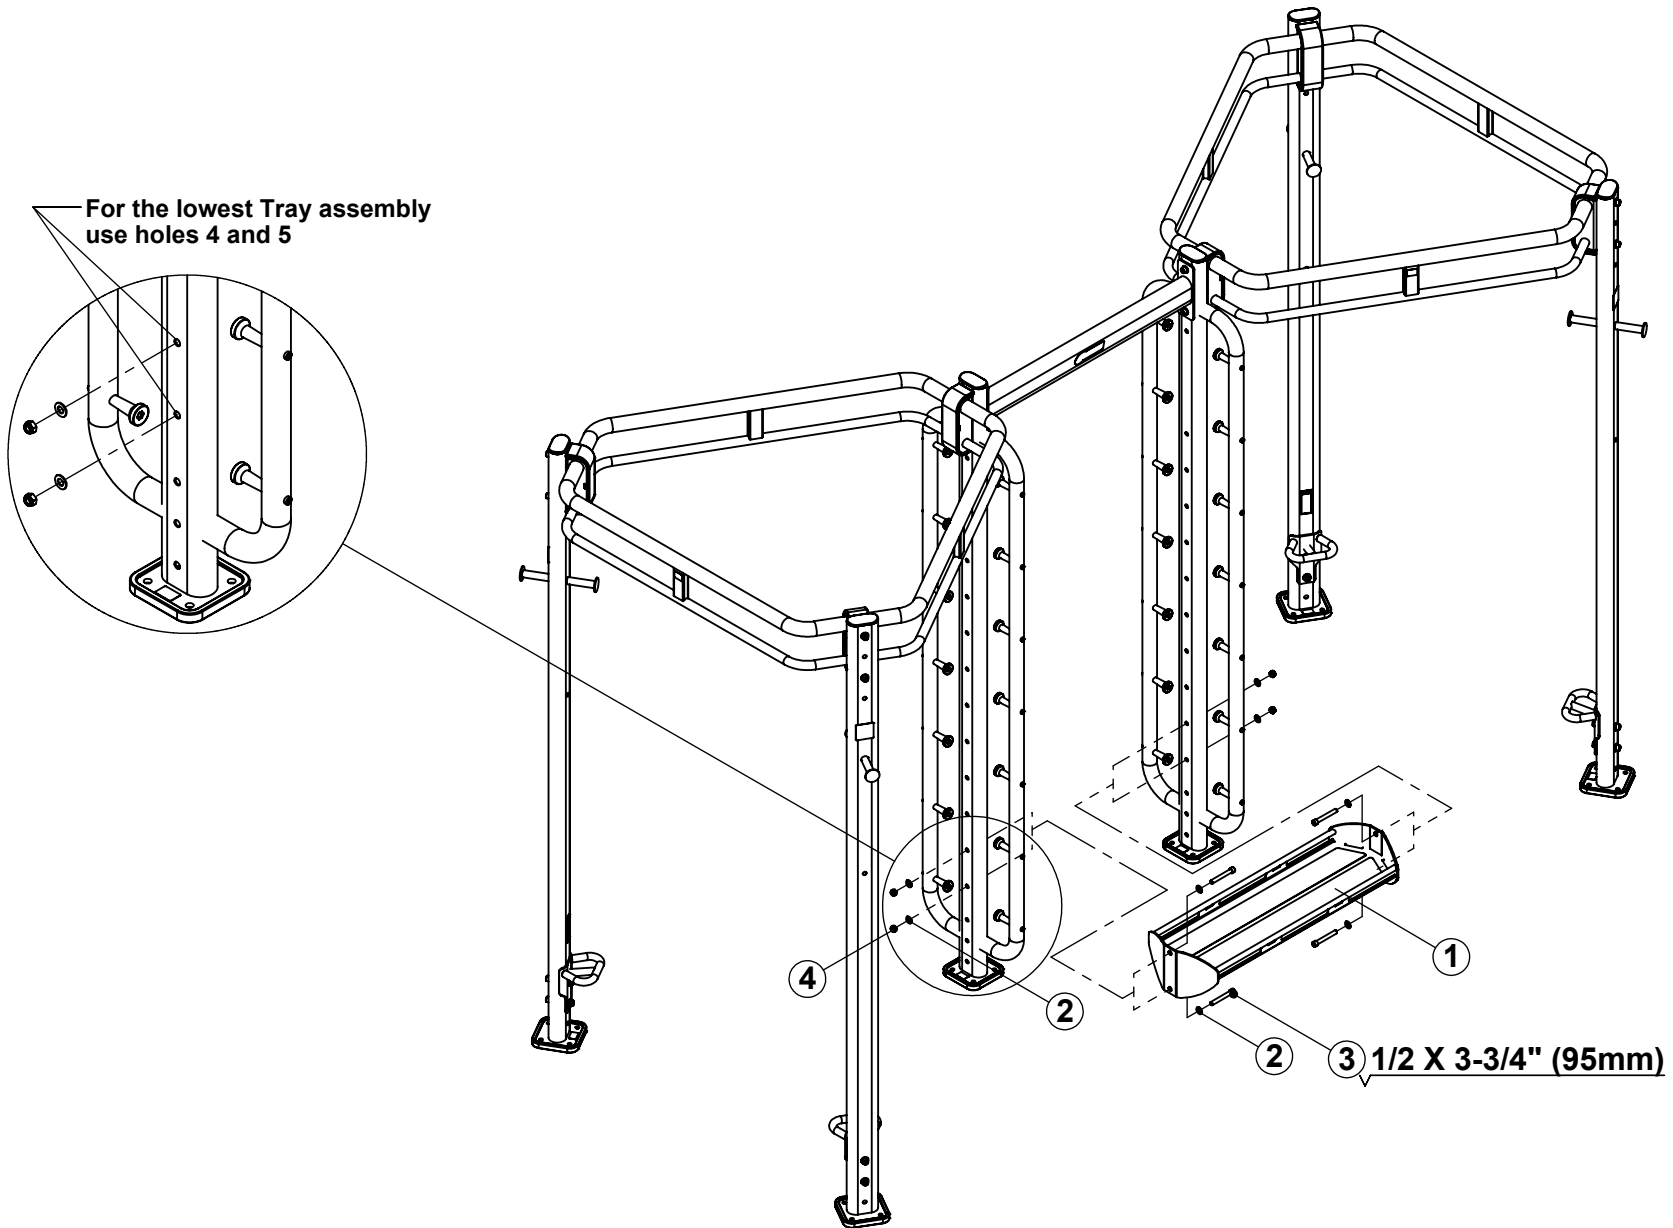

# ***ACCESSORY TRAY***

## ***Assembly Guide***

ITEM	QTY	PART NO	DESCRIPTION	ITEM	QTY	PART NO	DESCRIPTION
1	1	54238PA	PTD ASSY, TRAY	3	4	2005814	BOLT, 1/2-13 X 3-3/4" (95mm) SOCKET HEAD
2	8	2001301	WASHER, FLAT 1/2 SAE ST ZN	4	4	2001401	NUT, 1/2-13 LK ST ZN

**STEP 1**

Securely tighten all bolt connections.

**STEP 2**