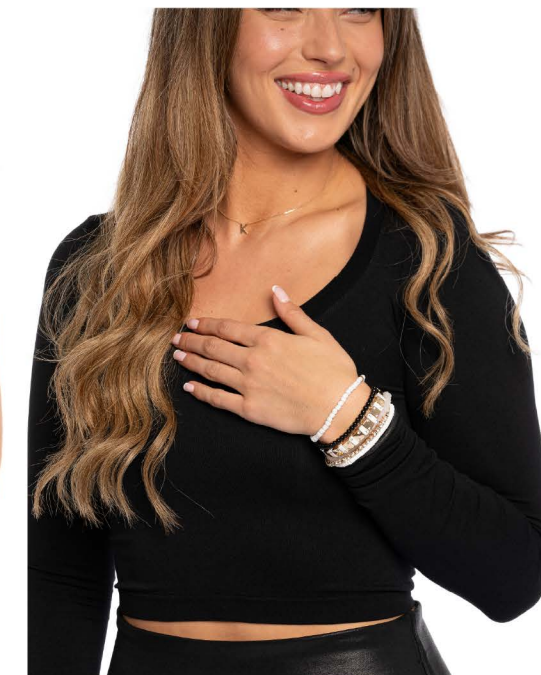

NIGHT IN PARIS
Collection
TILE BRACELET W/ RHINESTONE DETAIL

CANDY CRYSTAL
Collection
CRYSTAL BEADED BRACELET SET

MIX & MATCH
Stack 'em together!