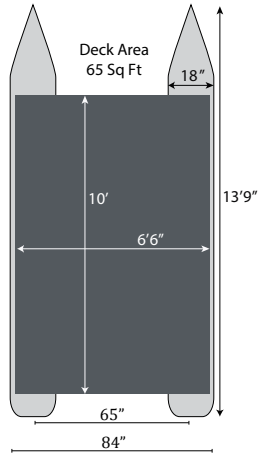

Small Pontoon Boats

Which pond king boat is right for you?
With models from 10'-16', we've got you covered!

CHAMP

SPORT

PRO

ULTRA

LIL' CRUISER

ELITE

	CHAMP	SPORT	PRO	ULTRA	LIL' CRUISER	ELITE
PONTOON DIAMETER	14"	16"	18"	20"	20"	20"
PONTOON THICKNESS	.080"	.080"	.080"	.080"	.080"	.080"
SEAT CAPACITY	2	2	4	5	5	5
SEATS INCLUDED	2 cushioned 3/4" post	2 cushioned 3/4" post	2 deluxe pedestal	3 deluxe pedestal	2 benches, 1 adj. captain's chair	4 deluxe pedestal, 1 adj. captain's chair
WEIGHT CAPACITY	650 lbs	800 lbs	1,000 lbs	1,200 lbs	1,000 lbs	1,300 lbs
MOTOR HP CAPACITY	3.5 hp	7 hp	15 hp	25 hp	25 hp	40 hp
BOAT WEIGHT	250 lbs	350 lbs	475 lbs	650 lbs	850 lbs	800 lbs
TRAILER WEIGHT (Trailer not included)	200 lbs	335 lbs	335 lbs	386 lbs	567 lbs	567 lbs
LENGTH ON TRAILER	17'6"	17'5"	18'6"	19'	21'	21'6"
BASE PRICE	\$3,199	\$4,999	\$6,999	\$7,899	9.8 hp - \$14,999 15 hp - \$15,699 25 hp - \$16,499	30 hp - \$17,499 40 hp - \$18,799