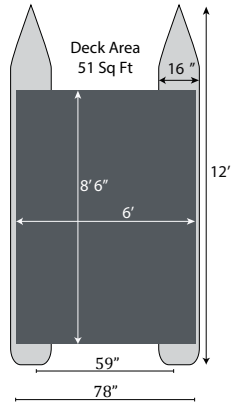

Small Pontoon Boats

Which pond king boat is right for you?
With models from 10'-16', we've got you covered!

CHAMP

SPORT

PRO

ULTRA

LIL' CRUISER

ELITE

	CHAMP	SPORT	PRO	ULTRA	LIL' CRUISER	ELITE
PONTOON DIAMETER	14"	16"	18"	20"	20"	20"
PONTOON THICKNESS	.080"	.080"	.080"	.080"	.080"	.080"
SEAT CAPACITY	2	2	4	5	5	5
SEATS INCLUDED	2 cushioned 3/4" post	2 cushioned 3/4" post	2 deluxe pedestal	3 deluxe pedestal	2 benches, 1 adj. captain's chair	4 deluxe pedestal, 1 adj. captain's chair
WEIGHT CAPACITY	650 lbs	800 lbs	1,000 lbs	1,200 lbs	1,000 lbs	1,300 lbs
MOTOR HP CAPACITY	3.5 hp	7 hp	15 hp	25 hp	25 hp	40 hp
BOAT WEIGHT	250 lbs	350 lbs	475 lbs	650 lbs	850 lbs	800 lbs
TRAILER WEIGHT (Trailer not included)	200 lbs	335 lbs	335 lbs	386 lbs	567 lbs	567 lbs
LENGTH ON TRAILER	17'6"	17'5"	18'6"	19'	21'	21'6"
BASE PRICE	\$3,199	\$4,999	\$6,999	\$7,899	9.8 hp - \$14,999 15 hp - \$15,699 25 hp - \$16,499	30 hp - \$17,499 40 hp - \$18,799