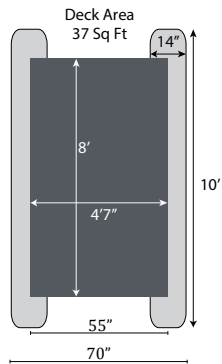

Small Pontoon Boats

Which pond king boat is right for you?
With models from 10'-16', we've got you covered!

CHAMP

SPORT

PRO

ULTRA

LIL' CRUISER

ELITE

	CHAMP	SPORT	PRO	ULTRA	LIL' CRUISER	ELITE
PONTOON DIAMETER	14"	16"	18"	20"	20"	20"
PONTOON THICKNESS	.080"	.080"	.080"	.080"	.080"	.080"
SEAT CAPACITY	2	2	4	5	5	5
SEATS INCLUDED	2 cushioned 3/4" post	2 cushioned 3/4" post	2 deluxe pedestal	3 deluxe pedestal	2 benches, 1 adj. captain's chair	4 deluxe pedestal, 1 adj. captain's chair
WEIGHT CAPACITY	650 lbs	800 lbs	1,000 lbs	1,200 lbs	1,000 lbs	1,300 lbs
MOTOR HP CAPACITY	3.5 hp	7 hp	15 hp	25 hp	25 hp	40 hp
BOAT WEIGHT	250 lbs	350 lbs	475 lbs	650 lbs	850 lbs	800 lbs
TRAILER WEIGHT (Trailer not included)	200 lbs	335 lbs	335 lbs	386 lbs	567 lbs	567 lbs
LENGTH ON TRAILER	17'6"	17'5"	18'6"	19'	21'	21'6"
BASE PRICE	\$3,199	\$4,999	\$6,999	\$7,899	9.8 hp - \$14,999 15 hp - \$15,699 25 hp - \$16,499	30 hp - \$17,499 40 hp - \$18,799