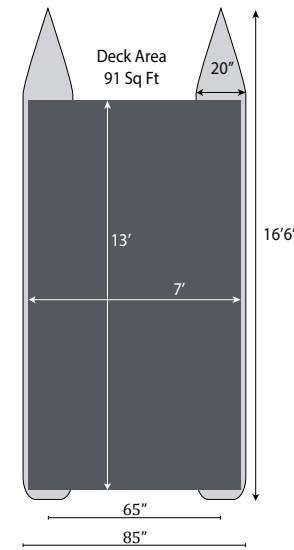

Small Pontoon Boats

Which pond king boat is right for you?
With models from 10'-16', we've got you covered!

CHAMP

SPORT

PRO

ULTRA

LIL' CRUISER

ELITE

	CHAMP	SPORT	PRO	ULTRA	LIL' CRUISER	ELITE
PONTOON DIAMETER	14"	16"	18"	20"	20"	20"
PONTOON THICKNESS	.080"	.080"	.080"	.080"	.080"	.080"
SEAT CAPACITY	2	2	4	5	5	5
SEATS INCLUDED	2 cushioned 3/4" post	2 cushioned 3/4" post	2 deluxe pedestal	3 deluxe pedestal	2 benches, 1 adj. captain's chair	4 deluxe pedestal, 1 adj. captain's chair
WEIGHT CAPACITY	650 lbs	800 lbs	1,000 lbs	1,200 lbs	1,000 lbs	1,300 lbs
MOTOR HP CAPACITY	3.5 hp	7 hp	15 hp	25 hp	25 hp	40 hp
BOAT WEIGHT	250 lbs	350 lbs	475 lbs	650 lbs	850 lbs	800 lbs
TRAILER WEIGHT (Trailer not included)	200 lbs	335 lbs	335 lbs	386 lbs	567 lbs	567 lbs
LENGTH ON TRAILER	17'6"	17'5"	18'6"	19'	21'	21'6"
BASE PRICE	\$3,199	\$4,999	\$6,999	\$7,899	9.8 hp - \$14,999 15 hp - \$15,699 25 hp - \$16,499	30 hp - \$17,499 40 hp - \$18,799