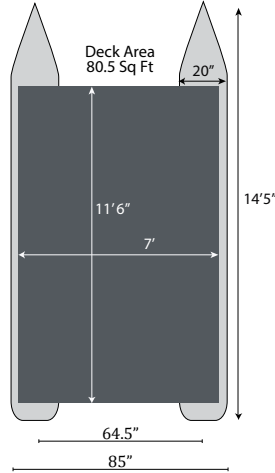

Small Pontoon Boats

Which pond king boat is right for you?
With models from 10'-16', we've got you covered!

CHAMP

SPORT

PRO

ULTRA

LIL' CRUISER

ELITE

	CHAMP	SPORT	PRO	ULTRA	LIL' CRUISER	ELITE
PONTOON DIAMETER	14"	16"	18"	20"	20"	20"
PONTOON THICKNESS	.080"	.080"	.080"	.080"	.080"	.080"
SEAT CAPACITY	2	2	4	5	5	5
SEATS INCLUDED	2 cushioned 3/4" post	2 cushioned 3/4" post	2 deluxe pedestal	3 deluxe pedestal	2 benches, 1 adj. captain's chair	4 deluxe pedestal, 1 adj. captain's chair
WEIGHT CAPACITY	650 lbs	800 lbs	1,000 lbs	1,200 lbs	1,000 lbs	1,300 lbs
MOTOR HP CAPACITY	3.5 hp	7 hp	15 hp	25 hp	25 hp	40 hp
BOAT WEIGHT	250 lbs	350 lbs	475 lbs	650 lbs	850 lbs	800 lbs
TRAILER WEIGHT (Trailer not included)	200 lbs	335 lbs	335 lbs	386 lbs	567 lbs	567 lbs
LENGTH ON TRAILER	17'6"	17'5"	18'6"	19'	21'	21'6"
BASE PRICE	\$3,199	\$4,999	\$6,999	\$7,899	9.8 hp - \$14,999 15 hp - \$15,699 25 hp - \$16,499	30 hp - \$17,499 40 hp - \$18,799