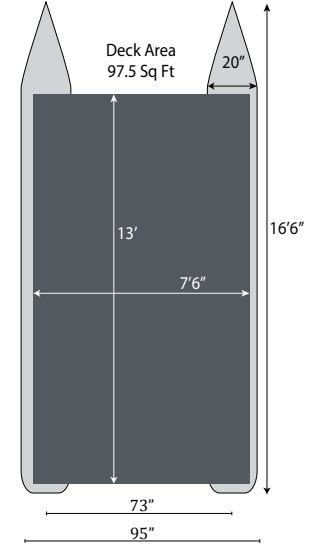

Small Pontoon Boats

Which pond king boat is right for you?
With models from 10'-16', we've got you covered!

CHAMP

SPORT

PRO

ULTRA

LIL' CRUISER

ELITE

	CHAMP	SPORT	PRO	ULTRA	LIL' CRUISER	ELITE
PONTOON DIAMETER	14"	16"	18"	20"	20"	20"
PONTOON THICKNESS	.080"	.080"	.080"	.080"	.080"	.080"
SEAT CAPACITY	2	2	4	5	5	5
SEATS INCLUDED	2 cushioned 3/4" post	2 cushioned 3/4" post	2 deluxe pedestal	3 deluxe pedestal	2 benches, 1 adj. captain's chair	4 deluxe pedestal, 1 adj. captain's chair
WEIGHT CAPACITY	650 lbs	800 lbs	1,000 lbs	1,200 lbs	1,000 lbs	1,300 lbs
MOTOR HP CAPACITY	3.5 hp	7 hp	15 hp	25 hp	25 hp	40 hp
BOAT WEIGHT	250 lbs	350 lbs	475 lbs	650 lbs	850 lbs	800 lbs
TRAILER WEIGHT (Trailer not included)	200 lbs	335 lbs	335 lbs	386 lbs	567 lbs	567 lbs
LENGTH ON TRAILER	17'6"	17'5"	18'6"	19'	21'	21'6"
BASE PRICE	\$3,199	\$4,999	\$6,999	\$7,899	9.8 hp - \$14,999 15 hp - \$15,699 25 hp - \$16,499	30 hp - \$17,499 40 hp - \$18,799