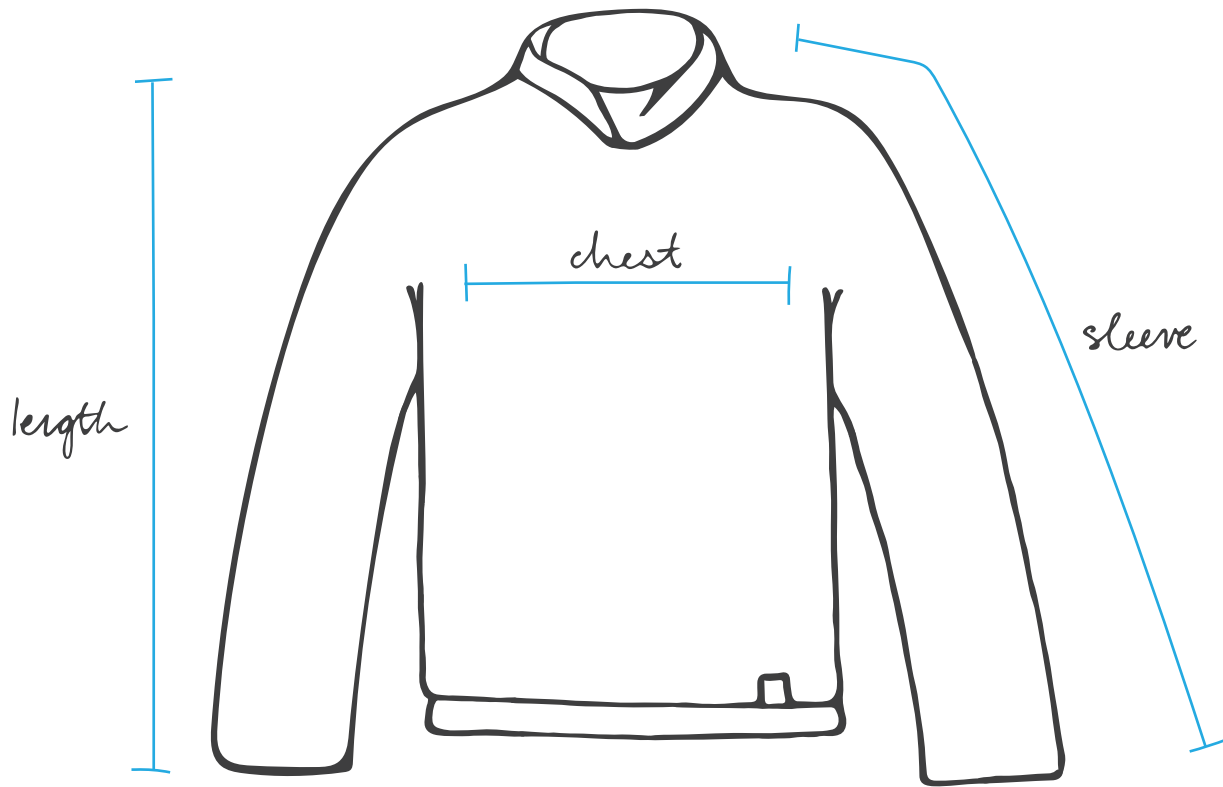

# FIRST FLEECE

## SIZE GUIDE

SIZE	CHEST	SLEEVE	LENGTH
S/M	20"	32"	24"
M/L	22"	34 <sup>1/2</sup> "	26 <sup>1/2</sup> "

\*This fleece has a relaxed, boxy fit.

\*\*The back of the First Fleece is longer than the front.