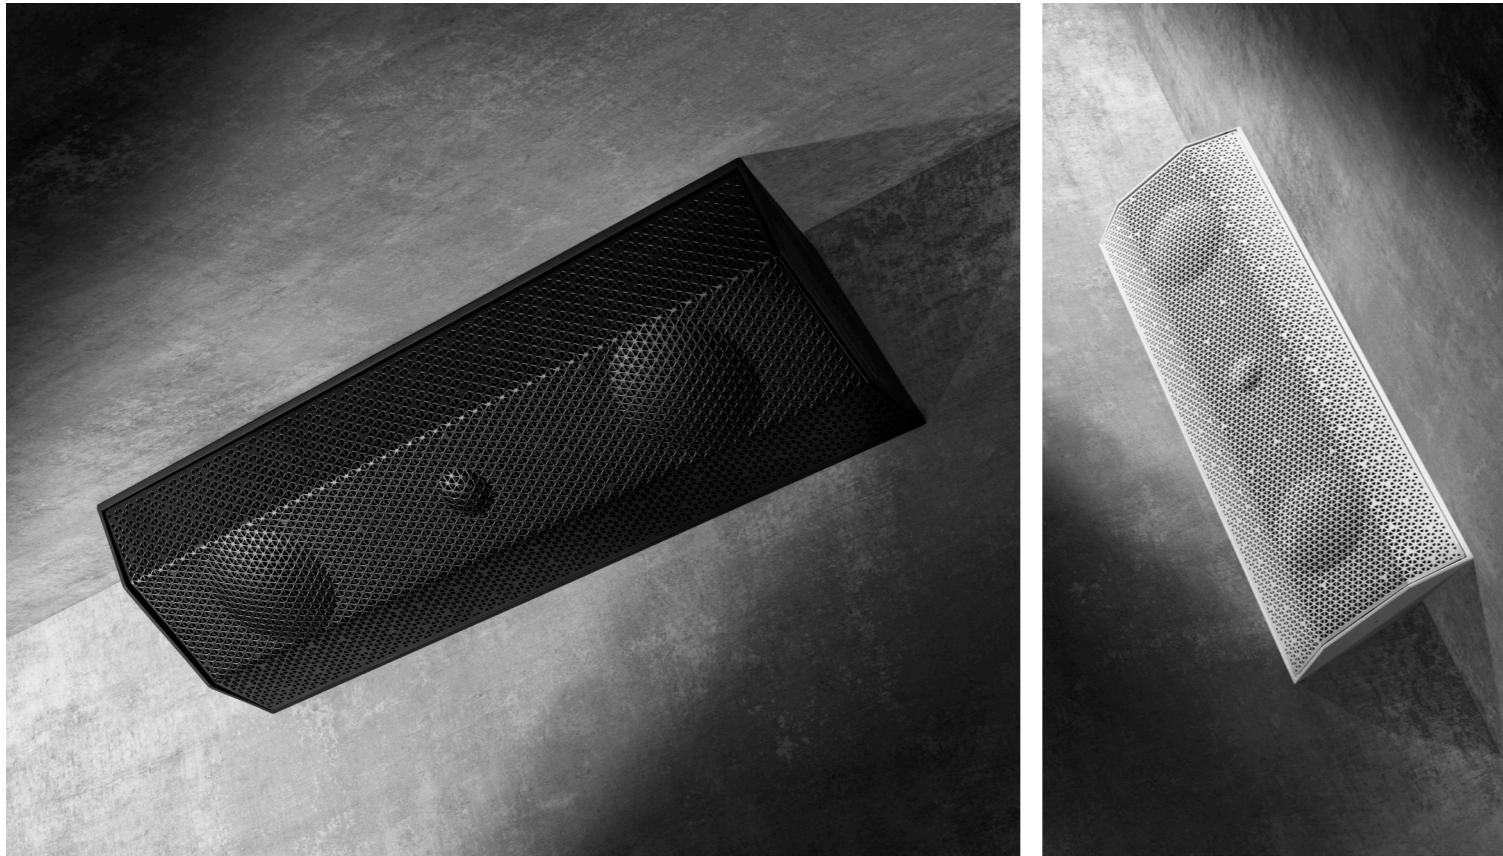

iO1 ALL-IN-ONE WIRELESS INDOOR & OUTDOOR SPEAKER

ACTIVE SURFACE MOUNT SPEAKER

The iO1 speaker can be used indoors and outdoors with 6 different orientations. Connect to the speakers wirelessly or via a data cable. With a powerful amplifier and connectivity all built in, this active surface mount speaker delivers audio quality and installation convenience.