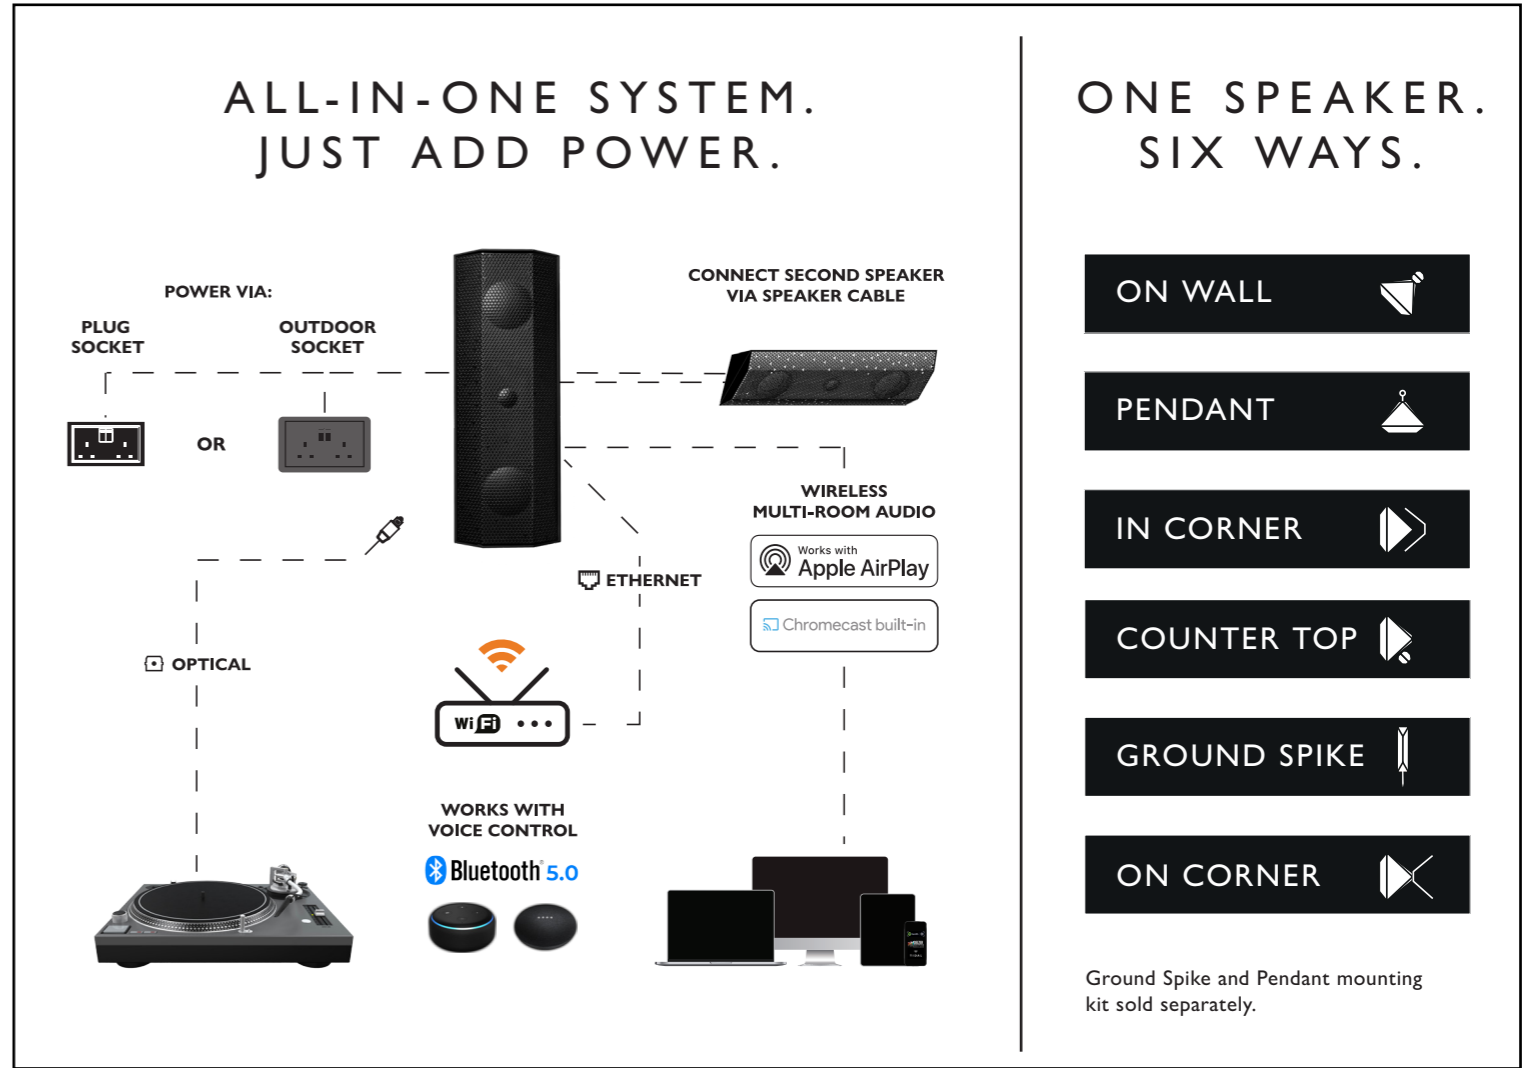

iO1 ALL-IN-ONE WIRELESS INDOOR & OUTDOOR SPEAKER

ACTIVE SURFACE MOUNT SPEAKER

The iO1 speaker can be used indoors and outdoors with 6 different orientations. Connect to the speakers wirelessly or via a data cable. With a powerful amplifier and connectivity all built in, this active surface mount speaker delivers audio quality and installation convenience.