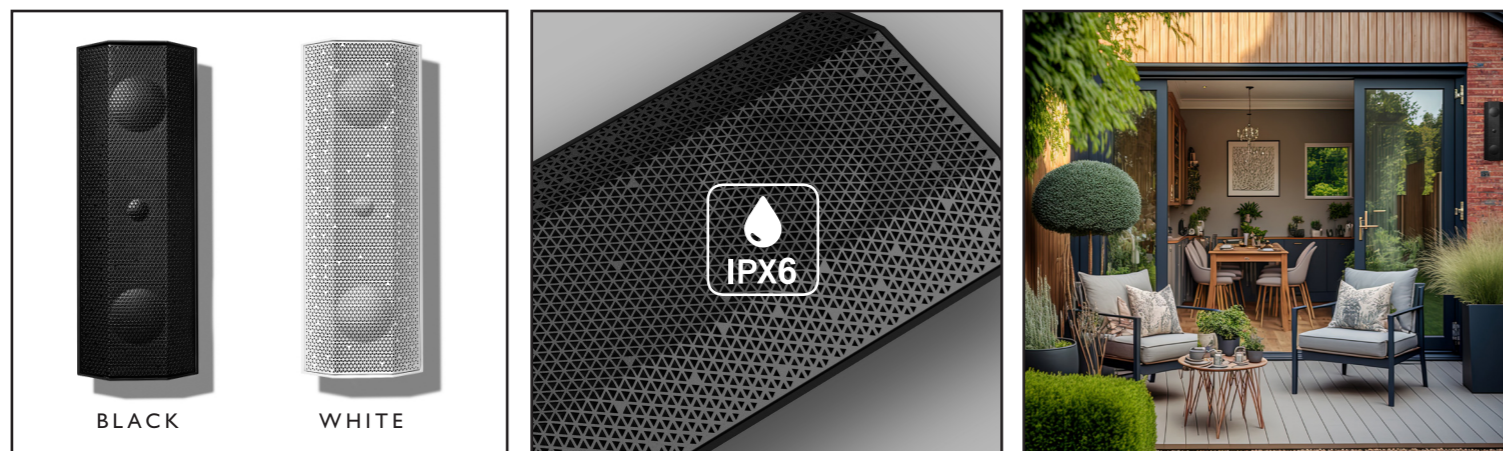

iO1 ALL-IN-ONE WIRELESS INDOOR & OUTDOOR SPEAKER

ACTIVE SURFACE MOUNT SPEAKER

The iO1 speaker can be used indoors and outdoors with 6 different orientations. Connect to the speakers wirelessly or via a data cable. With a powerful amplifier and connectivity all built in, this active surface mount speaker delivers audio quality and installation convenience.