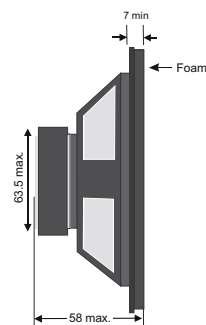

5" DESIGN LOUDSPEAKERS + IR RECEIVER REF. 16701 - 16702

8 ohms Loudspeakers technical specifications:

16701	MIN	NORMAL	MAX		COMMENTS
Woofer		5		inches	Two ways coaxial
Tweeter		¾		inches	
Measurements		175x60		mm	
Power		10	20	W	
SPL		88		dB	
Frequency response	90		20.000	Hz	
Impedance		8		Ohms	
Cut-out diameter		150		mm	

16 ohms Loudspeakers technical specifications:

16702	MIN	NORMAL	MAX		COMMENTS
Woofer		5		inches	Two ways coaxial
Tweeter		¾		inches	
Measurements		175x60		mm	
Power		10	20	W	
SPL		88		dB	
Frequency response	90		20.000	Hz	
Impedance		16		Ohms	
Cut-out diameter		150		mm	