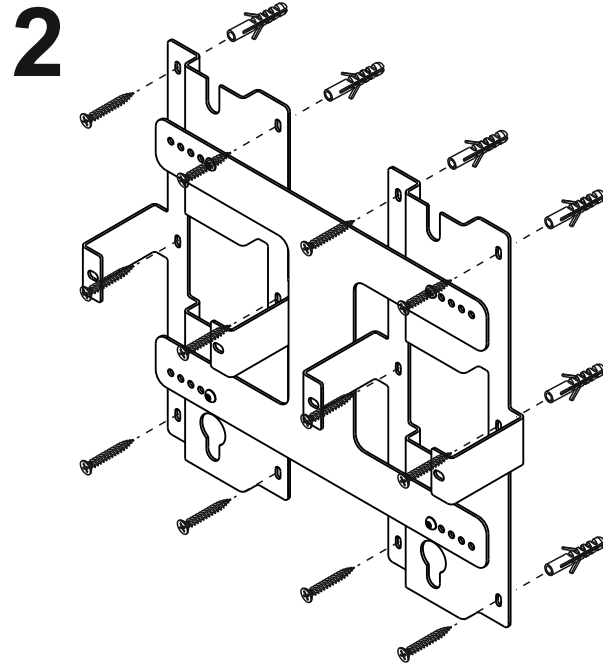

Mountson

ACCESSORIES FOR SONOS

4x Wall Mount for Sonos AMP

NRG

NRG Brands Ltd
12b Sun Street, Waltham Abbey,
Essex EN9 1EE, United Kingdom

Included (per wall mount)
Inclus (Par support mural)
Inbegrien (Pro Wandhalterung)
Incluido (Por montaje en pared)