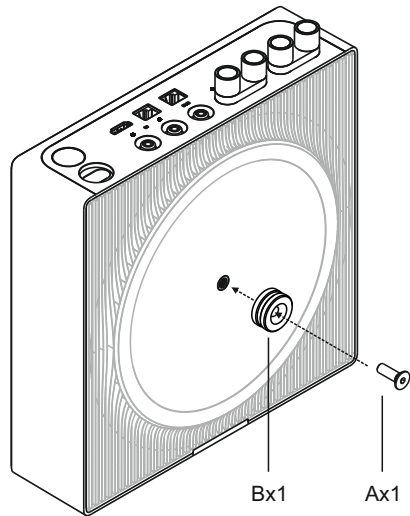

Mountson

ACCESSORIES FOR SONOS

4