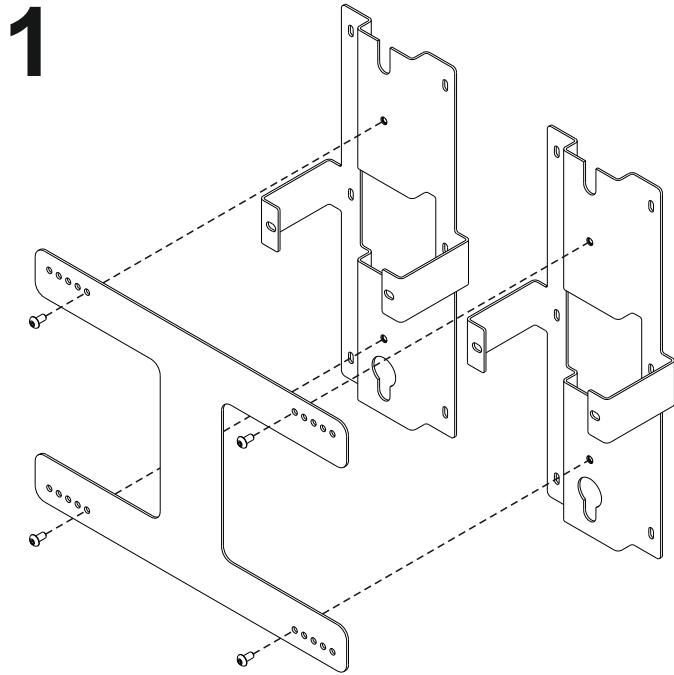

Mountson

ACCESSORIES FOR SONOS

4x Wall Mount for Sonos AMP

NRG

NRG Brands Ltd
12b Sun Street, Waltham Abbey,
Essex EN9 1EE, United Kingdom

Included (per wall mount)
Inclus (Par support mural)
Inbegrien (Pro Wandhalterung)
Incluido (Por montaje en pared)