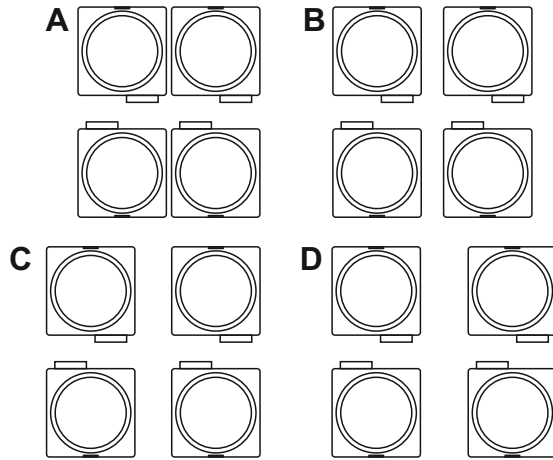

Mountson

ACCESSORIES FOR SONOS

4x Wall Mount for Sonos AMP

NRG

NRG Brands Ltd
12b Sun Street, Waltham Abbey,
Essex EN9 1EE, United Kingdom

Included (per wall mount)
Inclus (Par support mural)
Inbegrien (Pro Wandhalterung)
Incluido (Por montaje en pared)