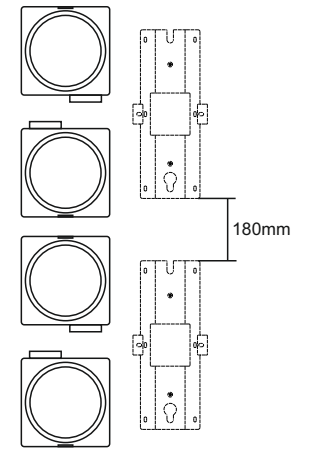

Mountson

ACCESSORIES FOR SONOS

4x Wall Mount for Sonos AMP

NRG

NRG Brands Ltd
12b Sun Street, Waltham Abbey,
Essex EN9 1EE, United Kingdom

Included (per wall mount)
Inclus (Par support mural)
Inbegrien (Pro Wandhalterung)
Incluido (Por montaje en pared)