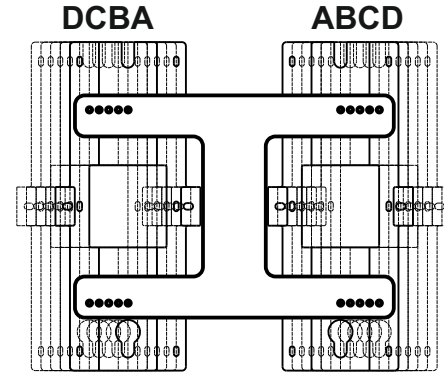

Mountson

ACCESSORIES FOR SONOS

4x Wall Mount for Sonos AMP

NRG

NRG Brands Ltd
12b Sun Street, Waltham Abbey,
Essex EN9 1EE, United Kingdom

Included (per wall mount)
Inclus (Par support mural)
Inbegrien (Pro Wandhalterung)
Incluido (Por montaje en pared)