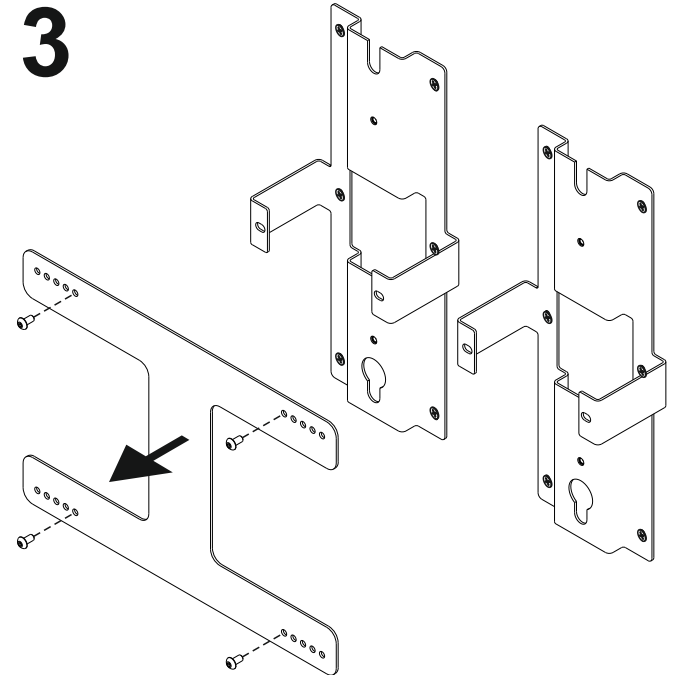

Mountson

ACCESSORIES FOR SONOS

4x Wall Mount for Sonos AMP

NRG

NRG Brands Ltd
12b Sun Street, Waltham Abbey,
Essex EN9 1EE, United Kingdom

Included (per wall mount)
Inclus (Par support mural)
Inbegrien (Pro Wandhalterung)
Incluido (Por montaje en pared)